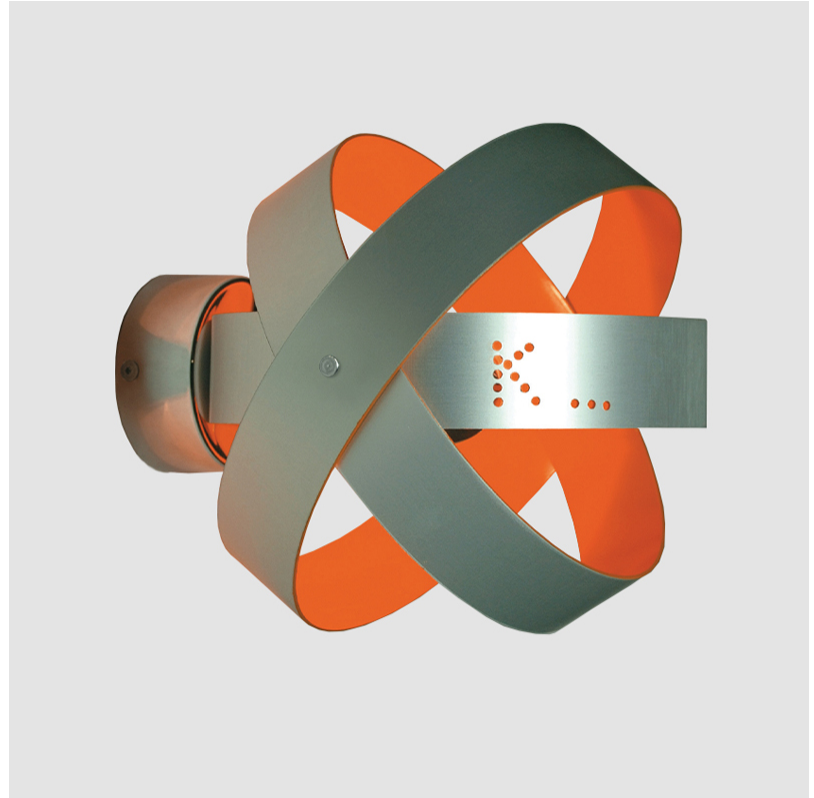

ECLIPTIKA SURFACE

D132032- _____
base number

1. To build a product code in our configurator select the specify button on the base model # product page
2. To build a manual product code on this datasheet choose from the options listed below in blue font and add the suffix to the base model #

GENERAL

Series: Ecliptika
Brand: Knikerboker
Division: Design
Mounting Type: Surface
Mounting Location: Ceiling
Subcategory: Wall Effect

PHYSICAL

Shape: Round
Diameter (mm): 400
Diameter (in): 15 ³/₄
Height (mm): 400
Height (in): 15 ³/₄
Extension (mm): 400
Extension (in): 15 ³/₄
Light Distribution: Downlight
Fixture Finish: EWH / EBK / MAN / COF / PRD / SLF / GLF / CLF / BRL / EWS / EWG / EWC / EWR / EBS / EBG / EBC / EBC / EBB / MAS / MAD / MAC / MAB / COS / CGO / CCL / CBL / PRS / PRG / PRC / PRB
Fixture Material: Anodized Aluminum

ELECTRICAL

Number of Lamps: 1
Lamp Type: LED Retrofit
Bulb Included: Bulb Not Included
Max. Wattage Per Lamp (W): 4
Lamp Base: E26
Input Voltage (V): 120
Upon Request: GU24 / 277Vac

LED

OPTICAL

RATINGS AND CERTIFICATIONS

Certified By: Certified for North American Standards
IP rating: IP20

PROJECT	_____
TYPE	_____
SPECIFIER	_____
QUANTITY	_____
DATE	_____

400mm 15 ³/₄"