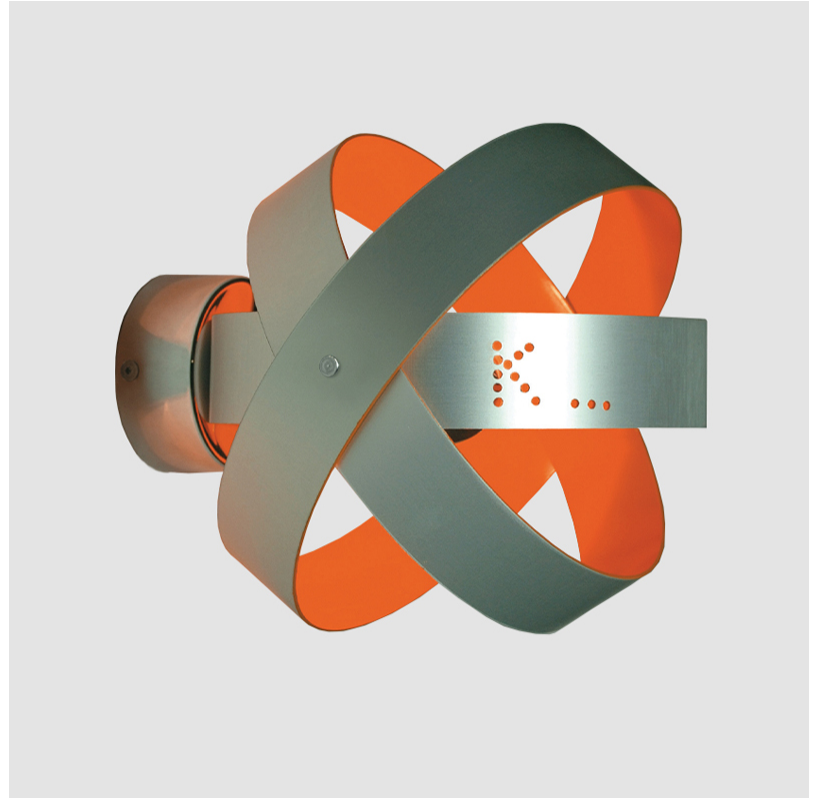

ECLIPTIKA SURFACE

D132032- _____
base number

1. To build a product code in our configurator select the specify button on the base model # product page
2. To build a manual product code on this datasheet choose from the options listed below in blue font and add the suffix to the base model #

GENERAL

Series: Ecliptika
Brand: Knikerboker
Division: Design
Mounting Type: Surface
Mounting Location: Ceiling
Subcategory: Wall Effect

PHYSICAL

Shape: Round
Diameter (mm): 400
Diameter (in): 15 3/4
Height (mm): 400
Height (in): 15 3/4
Extension (mm): 400
Extension (in): 15 3/4
Light Distribution: Downlight
Fixture Finish: EWH / EBK / MAN / COF / PRD / SLF / GLF / CLF / BRL / EWS / EWG / EWC / EWR / EBS / EBG / EBC / EBC / EBB / MAS / MAD / MAC / MAB / COS / CGO / CCL / CBL / PRS / PRG / PRC / PRB
Fixture Material: Anodized Aluminum

ELECTRICAL

Number of Lamps: 1
Lamp Type: LED Retrofit
Bulb Included: Bulb Not Included
Max. Wattage Per Lamp (W): 4
Lamp Base: E26
Input Voltage (V): 120
Upon Request: GU24 / 277Vac

LED

OPTICAL

RATINGS AND CERTIFICATIONS

Certified By: Certified for North American Standards
IP rating: IP20

PROJECT	_____
TYPE	_____
SPECIFIER	_____
QUANTITY	_____
DATE	_____

400mm 15 3/4"