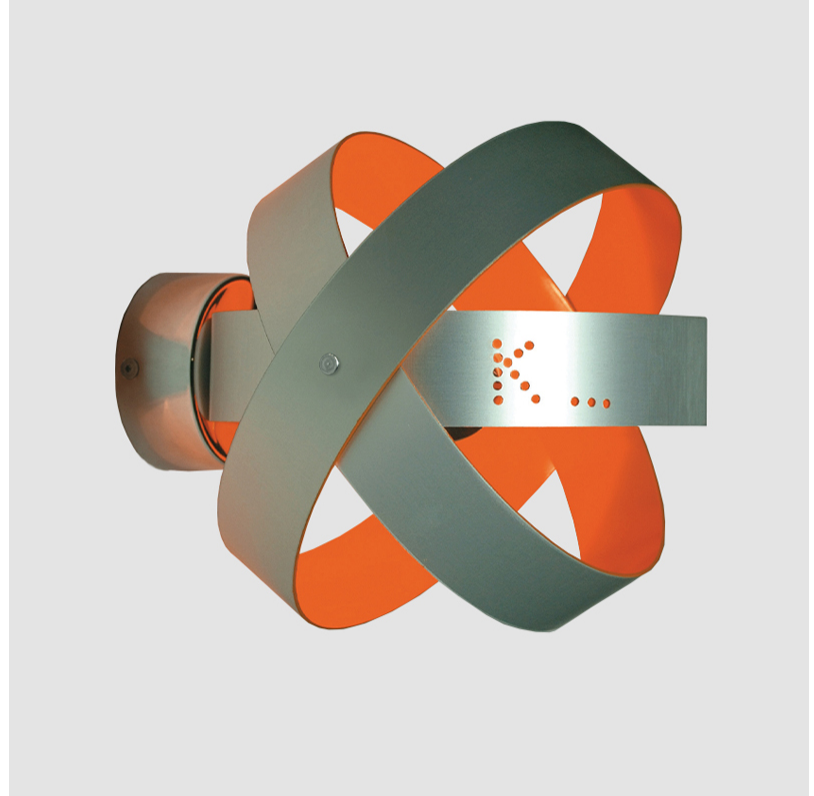

ECLIPTIKA SURFACE

D132032- _____
base number

1. To build a product code in our configurator select the specify button on the base model # product page
2. To build a manual product code on this datasheet choose from the options listed below in blue font and add the suffix to the base model #

GENERAL

Series: Ecliptika
Brand: Knikerboker
Division: Design
Mounting Type: Surface
Mounting Location: Ceiling
Subcategory: Wall Effect

PHYSICAL

Shape: Round
Diameter (mm): 400
Diameter (in): 15 ³/₄
Height (mm): 400
Height (in): 15 ³/₄
Extension (mm): 400
Extension (in): 15 ³/₄
Light Distribution: Downlight
Fixture Finish: EWH / EBK / MAN / COF / PRD / SLF / GLF / CLF / BRL / EWS / EWG / EWC / EWR / EBS / EBG / EBC / EBC / EBB / MAS / MAD / MAC / MAB / COS / CGO / CCL / CBL / PRS / PRG / PRC / PRB
Fixture Material: Anodized Aluminum

ELECTRICAL

Number of Lamps: 1
Lamp Type: LED Retrofit
Bulb Included: Bulb Not Included
Max. Wattage Per Lamp (W): 4
Lamp Base: E26
Input Voltage (V): 120
Upon Request: GU24 / 277Vac

LED

OPTICAL

RATINGS AND CERTIFICATIONS

Certified By: Certified for North American Standards
IP rating: IP20

PROJECT	_____
TYPE	_____
SPECIFIER	_____
QUANTITY	_____
DATE	_____

400mm 15 ³/₄"