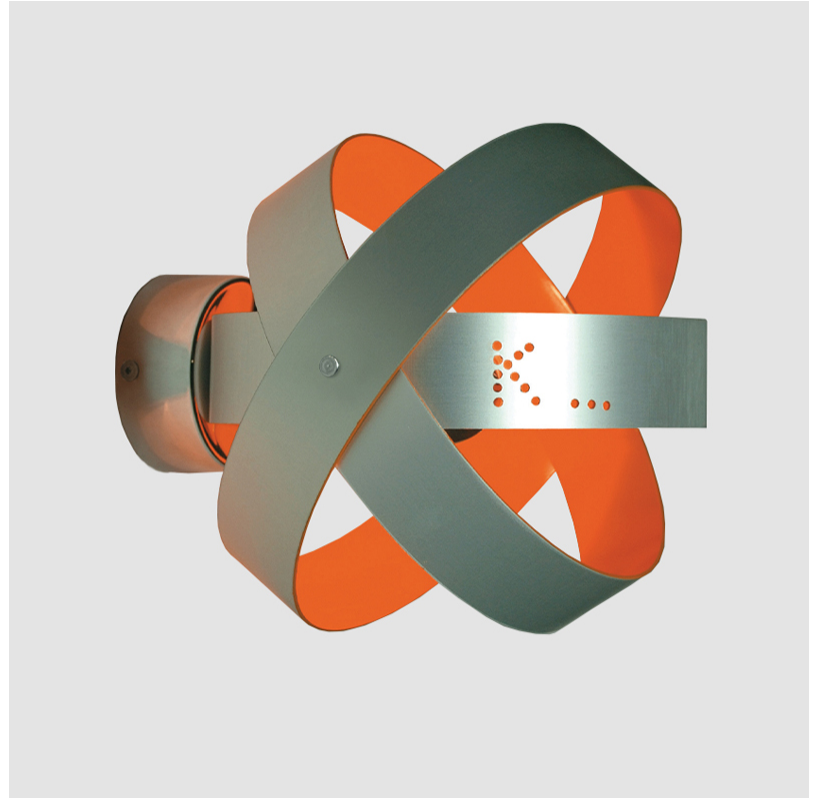

ECLIPTIKA SURFACE

D132032- _____
base number

1. To build a product code in our configurator select the specify button on the base model # product page
2. To build a manual product code on this datasheet choose from the options listed below in blue font and add the suffix to the base model #

GENERAL

Series: Ecliptika
Brand: Knikerboker
Division: Design
Mounting Type: Surface
Mounting Location: Ceiling
Subcategory: Wall Effect

PHYSICAL

Shape: Round
Diameter (mm): 400
Diameter (in): 15 3/4
Height (mm): 400
Height (in): 15 3/4
Extension (mm): 400
Extension (in): 15 3/4
Light Distribution: Downlight
Fixture Finish: EWH / EBK / MAN / COF / PRD / SLF / GLF / CLF / BRL / EWS / EWG / EWC / EWR / EBS / EBG / EBC / EBC / EBB / MAS / MAD / MAC / MAB / COS / CGO / CCL / CBL / PRS / PRG / PRC / PRB
Fixture Material: Anodized Aluminum

ELECTRICAL

Number of Lamps: 1
Lamp Type: LED Retrofit
Bulb Included: Bulb Not Included
Max. Wattage Per Lamp (W): 4
Lamp Base: E26
Input Voltage (V): 120
Upon Request: GU24 / 277Vac

LED

OPTICAL

RATINGS AND CERTIFICATIONS

Certified By: Certified for North American Standards
IP rating: IP20

PROJECT
TYPE
SPECIFIER
QUANTITY
DATE

400mm 15 3/4"