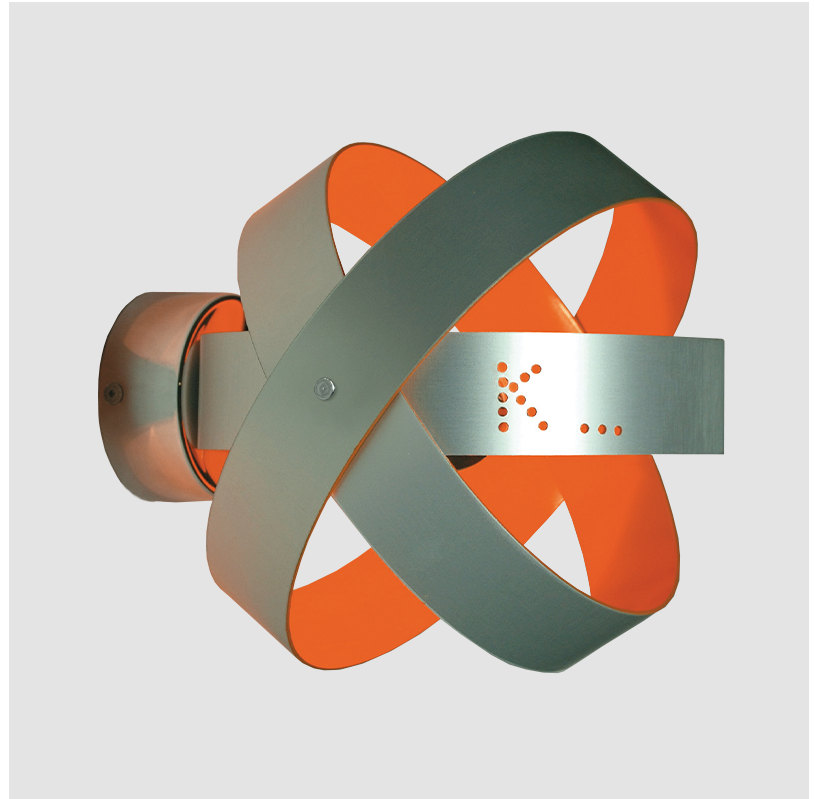

PROJECT
TYPE
SPECIFIER
QUANTITY
DATE

ECLIPTIKA SURFACE

D132032-

base number Finish
Options

1. To build a product code in our configurator select the specify button on the base model # product page
2. To build a manual product code on this datasheet choose from the options listed below in blue font and add the suffix to the base model #

GENERAL

Series: Ecliptika
Partner: Knikerboker
Division: Design
Installation: Surface
Product Type: Wall Surface
Mounting Location: Ceiling

PHYSICAL

Shape: Round
Diameter (mm): 400
Diameter (in): 15 3/4
Height (mm): 400
Height (in): 15 3/4
Extension (mm): 400
Extension (in): 15 3/4

Fixture Finish: EWH / EBK / MAN / COF / PRD / SLF / GLF / CLF / BRL / EWS / EWG / EWC / EWR / EBS / EBG / EBC / EBC / EBB / MAS / MAD / MAC / MAB / COS / CGO / CCL / CBL / PRS / PRG / PRC / PRB

Fixture Material: Anodized Aluminum

ELECTRICAL

Number of Lamps: 1
Lamp Type: LED Retrofit
Bulb Included: Bulb Not Included
Max. Wattage Per Lamp (W): 4
Lamp Base: E26
Input Voltage (V): 120
Upon Request: GU24 / 277Vac

LED

OPTICAL

RATINGS AND CERTIFICATIONS

Certified By: Certified for North American Standards
IP rating: IP20

400mm 15 3/4"