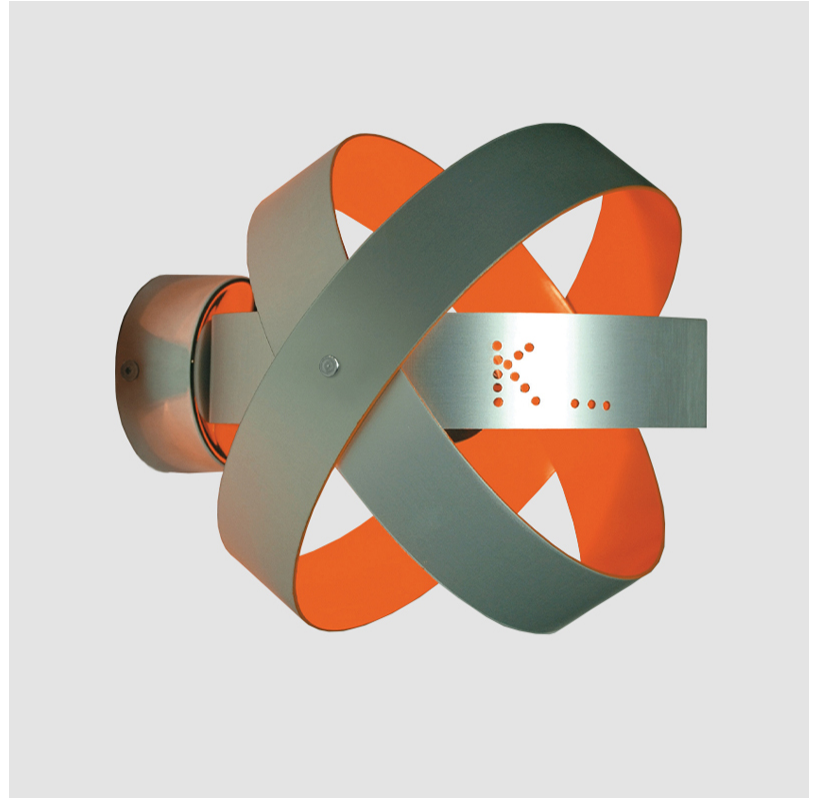

ECLIPTIKA SURFACE

D132032- _____

base number

1. To build a product code in our configurator select the specify button on the base model # product page
2. To build a manual product code on this datasheet choose from the options listed below in blue font and add the suffix to the base model #

GENERAL

Series: Ecliptika _____
Brand: Knikerboker _____
Division: Design _____
Mounting Type: Surface _____
Mounting Location: Ceiling _____
Subcategory: Wall Effect _____

PHYSICAL

Shape: Round _____
Diameter (mm): 400 _____
Diameter (in): 15 ³/₄ _____
Height (mm): 400 _____
Height (in): 15 ³/₄ _____
Extension (mm): 400 _____
Extension (in): 15 ³/₄ _____
Light Distribution: Downlight _____
Fixture Finish: EWH / EBK / MAN / COF / PRD / SLF / GLF / CLF / BRL / EWS / EWG / EWC / EWR / EBS / EBG / EBC / EBC / EBB / MAS / MAD / MAC / MAB / COS / CGO / CCL / CBL / PRS / PRG / PRC / PRB _____
Fixture Material: Anodized Aluminum _____

ELECTRICAL

Number of Lamps: 1 _____
Lamp Type: LED Retrofit _____
Bulb Included: Bulb Not Included _____
Max. Wattage Per Lamp (W): 4 _____
Lamp Base: E26 _____
Input Voltage (V): 120 _____
Upon Request: GU24 / 277Vac _____

LED

OPTICAL

RATINGS AND CERTIFICATIONS

Certified By: Certified for North American Standards _____
IP rating: IP20 _____

PROJECT _____

TYPE _____

SPECIFIER _____

QUANTITY _____

DATE _____

400mm 15 ³/₄"