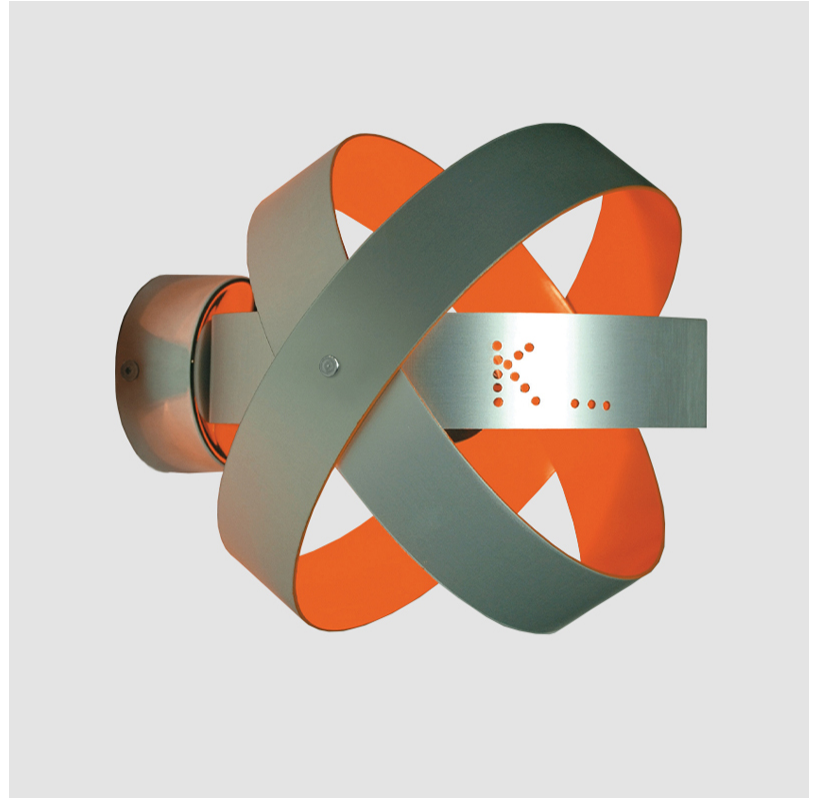

ECLIPTIKA SURFACE

D132032- _____
base number

1. To build a product code in our configurator select the specify button on the base model # product page
2. To build a manual product code on this datasheet choose from the options listed below in blue font and add the suffix to the base model #

GENERAL

Series: Ecliptika _____
Brand: Knikerboker _____
Division: Design _____
Mounting Type: Surface _____
Mounting Location: Ceiling _____
Subcategory: Wall Effect _____

PHYSICAL

Shape: Round _____
Diameter (mm): 400 _____
Diameter (in): 15 ³/₄ _____
Height (mm): 400 _____
Height (in): 15 ³/₄ _____
Extension (mm): 400 _____
Extension (in): 15 ³/₄ _____
Light Distribution: Downlight _____
Fixture Finish: EWH / EBK / MAN / COF / PRD / SLF / GLF / CLF / BRL / EWS / EWG / EWC / EWR / EBS / EBG / EBC / EBC / EBB / MAS / MAD / MAC / MAB / COS / CGO / CCL / CBL / PRS / PRG / PRC / PRB _____
Fixture Material: Anodized Aluminum _____

ELECTRICAL

Number of Lamps: 1 _____
Lamp Type: LED Retrofit _____
Bulb Included: Bulb Not Included _____
Max. Wattage Per Lamp (W): 4 _____
Lamp Base: E26 _____
Input Voltage (V): 120 _____
Upon Request: GU24 / 277Vac _____

LED

OPTICAL

RATINGS AND CERTIFICATIONS

Certified By: Certified for North American Standards _____
IP rating: IP20 _____

PROJECT	_____
TYPE	_____
SPECIFIER	_____
QUANTITY	_____
DATE	_____

400mm 15 ³/₄"