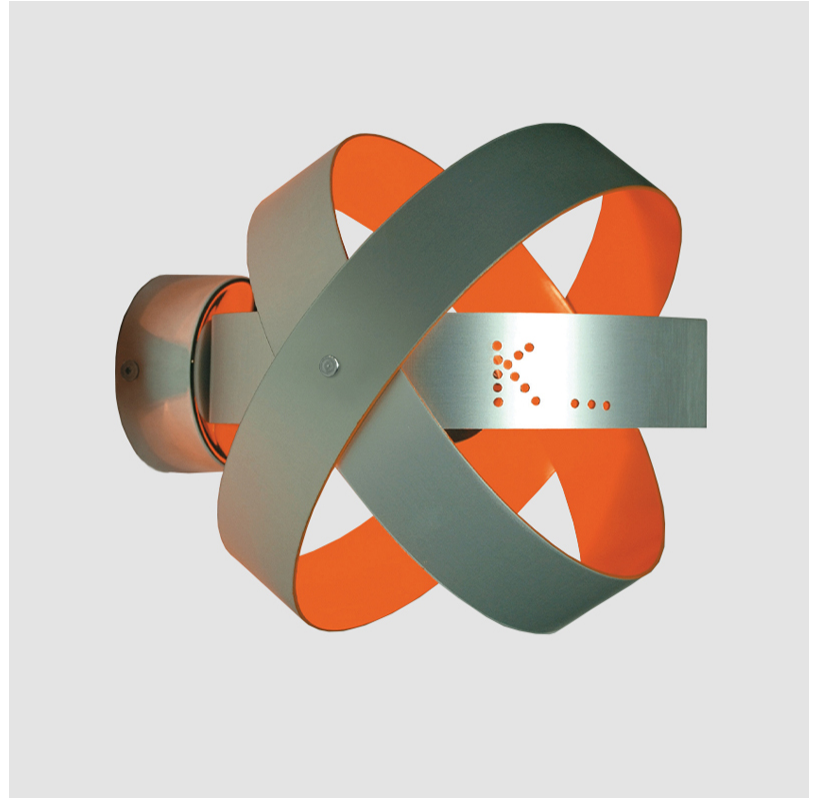

ECLIPTIKA SURFACE

D132032- _____

base number

1. To build a product code in our configurator select the specify button on the base model # product page
2. To build a manual product code on this datasheet choose from the options listed below in blue font and add the suffix to the base model #

GENERAL

Series: Ecliptika
Brand: Knikerboker
Division: Design
Mounting Type: Surface
Mounting Location: Ceiling
Subcategory: Wall Effect

PHYSICAL

Shape: Round
Diameter (mm): 400
Diameter (in): 15 ³/₄
Height (mm): 400
Height (in): 15 ³/₄
Extension (mm): 400
Extension (in): 15 ³/₄
Light Distribution: Downlight
Fixture Finish: EWH / EBK / MAN / COF / PRD / SLF / GLF / CLF / BRL / EWS / EWG / EWC / EWR / EBS / EBG / EBC / EBC / EBB / MAS / MAD / MAC / MAB / COS / CGO / CCL / CBL / PRS / PRG / PRC / PRB
Fixture Material: Anodized Aluminum

ELECTRICAL

Number of Lamps: 1
Lamp Type: LED Retrofit
Bulb Included: Bulb Not Included
Max. Wattage Per Lamp (W): 4
Lamp Base: E26
Input Voltage (V): 120
Upon Request: GU24 / 277Vac

LED

OPTICAL

RATINGS AND CERTIFICATIONS

Certified By: Certified for North American Standards
IP rating: IP20

PROJECT

TYPE

SPECIFIER

QUANTITY

DATE

400mm 15 ³/₄"