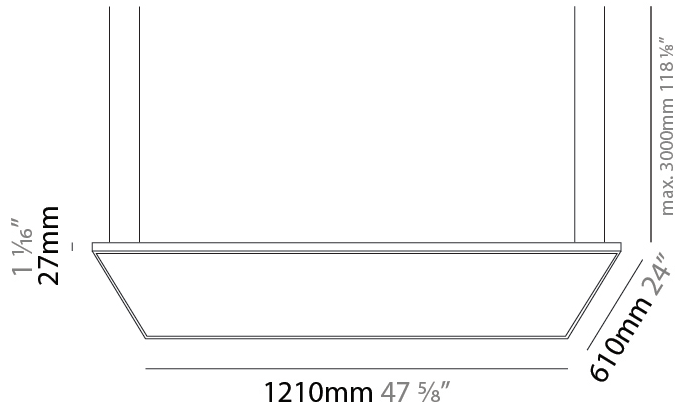

ELEGANT SUSPENSION

A51078- -

base number   Color   Finish
Temperature   Options

PROJECT _____
TYPE _____
SPECIFIER _____
QUANTITY _____
DATE _____

1. To build a product code in our configurator select the specify button on the base model # product page
2. To build a manual product code on this datasheet choose from the options listed below in blue font and add the suffix to the base model #

GENERAL

Series: Elegant
Brand: Ivela
Division: Architectural
Mounting Type: Suspension
Mounting Location: Ceiling
Subcategory: Ambient

PHYSICAL

Shape: Square
Length (mm): 1210
Length (in): 47 ⁵/₈
Width (mm): 610
Width (in): 24
Height (mm): 27
Height (in): 1 ¹/₁₆
Max. Overall Height (mm): 2500
Max. Overall Height (in): 98 ⁷/₁₆
Light Distribution: Direct
Diffuser: PMMA - Opal
Fixture Finish: WHI / BLK / GLD
Fixture Material: Aluminum

ELECTRICAL

Lamp Type: LED
Input Wattage (W): 48
Dimming: Tri-Mode (Non-Dimming and Phase Dimming (120Vac only) and 0-10V Dimming)
Driver Included: No
Driver Location: Remote
Driver Type: Constant Voltage - Universal
Driver Class: Class 2
Input Voltage (V): 120 - 277
Output Voltage (V): 24

LED

Color Temperature (°K): 2700 / 3000 / 4000
Max. Delivered Lumen (lm): 3456 / 3600 / 3816
Nominal Lumen (lm): 5760 / 6000 / 6360
CRI: >93 CRI
Lamp Life (hrs): 50000

OPTICAL

RATINGS AND CERTIFICATIONS

Certified By: Certified for North American Standards
IP rating: IP20