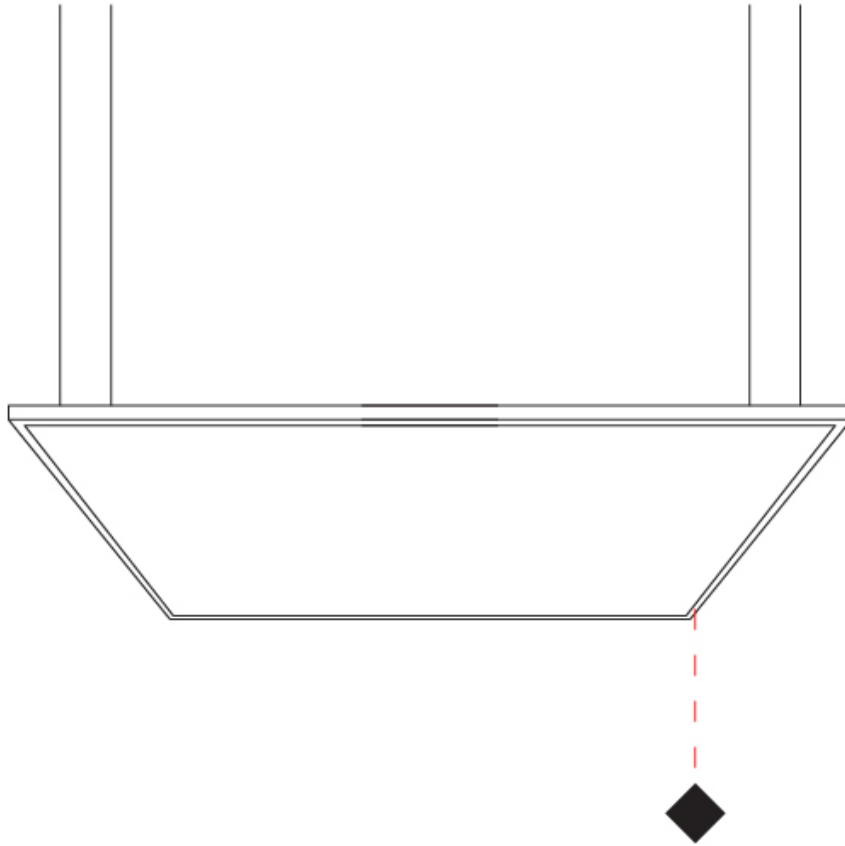

A51075-

PROJECT _____

TYPE _____

SPECIFIER _____

QUANTITY _____

DATE _____