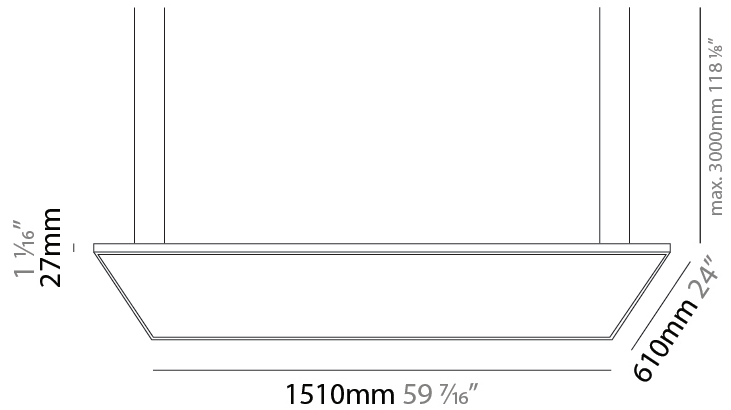

ELEGANT SUSPENSION

A51079- _____ - _____

base number   Color   Finish
Temperature   Options

1. To build a product code in our configurator select the specify button on the base model # product page
2. To build a manual product code on this datasheet choose from the options listed below in blue font and add the suffix to the base model #

GENERAL

Series: Elegant
Brand: Ivela
Division: Architectural
Mounting Type: Suspension
Mounting Location: Ceiling
Subcategory: Ambient

PHYSICAL

Shape: Square
Length (mm): 1510
Length (in): 59 ⁷/₁₆
Width (mm): 910
Width (in): 35 ¹³/₁₆
Height (mm): 27
Height (in): 1 ¹/₁₆
Max. Overall Height (mm): 2500
Max. Overall Height (in): 98 ⁷/₁₆
Light Distribution: Direct
Diffuser: PMMA - Opal
Fixture Finish: WHI / BLK / GLD
Fixture Material: Aluminum

ELECTRICAL

Lamp Type: LED
Input Wattage (W): 60
Dimming: Tri-Mode (Non-Dimming and Phase Dimming (120Vac only) and 0-10V Dimming)
Driver Included: No
Driver Location: Remote
Driver Type: Constant Voltage - Universal
Driver Class: Class 2
Input Voltage (V): 120 - 277
Output Voltage (V): 24

LED

Color Temperature (°K): 2700 / 3000 / 4000
Max. Delivered Lumen (lm): 4320 / 4500 / 4770
Nominal Lumen (lm): 7200 / 7500 / 7950
CRI: >93 CRI
Lamp Life (hrs): 50000

OPTICAL

RATINGS AND CERTIFICATIONS

Certified By: Certified for North American Standards
IP rating: IP20

PROJECT _____
TYPE _____
SPECIFIER _____
QUANTITY _____
DATE _____