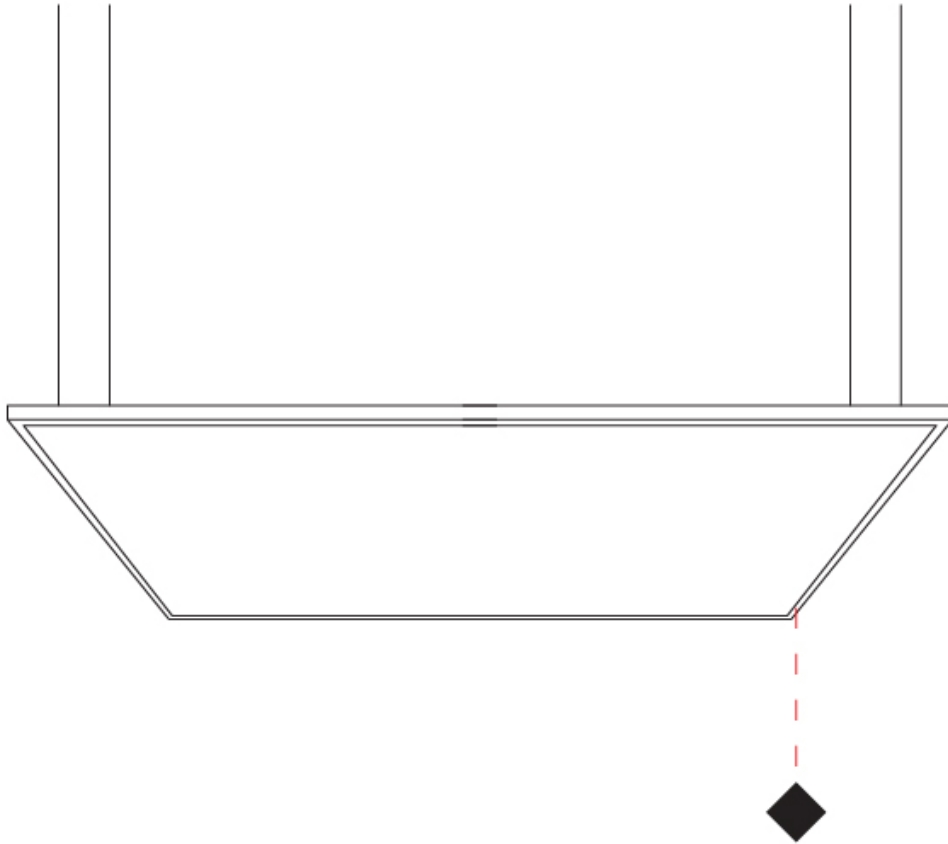

A51076-

PROJECT

TYPE

SPECIFIER

QUANTITY

DATE