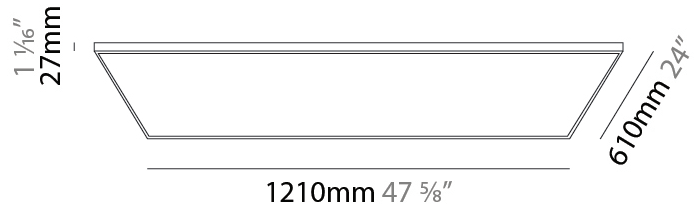

ELEGANT SURFACE

A52049- -

base number
Color   Finish
Temperature   Options

1. To build a product code in our configurator select the specify button on the base model # product page
2. To build a manual product code on this datasheet choose from the options listed below in blue font and add the suffix to the base model #

GENERAL

Series: Elegant
Brand: Ivela
Division: Architectural
Mounting Type: Surface
Mounting Location: Wall / Ceiling
Subcategory: Ambient

PHYSICAL

Shape: Square
Length (mm): 1210
Length (in): 47 ⁵/₈
Width (mm): 610
Width (in): 1 ¹/₁₆
Height (mm): 27
Height (in): 1 ¹/₁₆
Light Distribution: Direct
Diffuser: PMMA - Opal
Fixture Finish: WHI / BLK / GLD
Fixture Material: Aluminum

ELECTRICAL

Lamp Type: LED
Input Wattage (W): 48
Dimming: Tri-Mode (Non-Dimming and Phase Dimming (120Vac only) and 0-10V Dimming)
Driver Included: No
Driver Location: Remote
Driver Type: Constant Voltage - Universal
Driver Class: Class 2
Input Voltage (V): 120 - 277
Output Voltage (V): 24

LED

Color Temperature (°K): 2700 / 3000 / 4000
Max. Delivered Lumen (lm): 3456 / 3600 / 3816
Nominal Lumen (lm): 5760 / 6000 / 6360
CRI: >93 CRI
Lamp Life (hrs): 50000

OPTICAL

RATINGS AND CERTIFICATIONS

Certified By: CSA Certified to UL and CSA Standards
IP rating: IP20

PROJECT
TYPE
SPECIFIER
QUANTITY
DATE