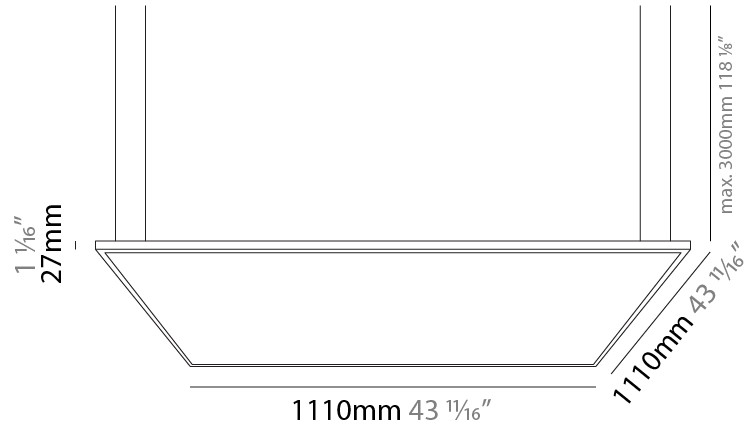

ELEGANT SUSPENSION

A51077- -

base number   Color   Finish
Temperature   Options

1. To build a product code in our configurator select the specify button on the base model # product page
2. To build a manual product code on this datasheet choose from the options listed below in blue font and add the suffix to the base model #

GENERAL

Series: Elegant
Brand: Ivela
Division: Architectural
Mounting Type: Suspension
Mounting Location: Ceiling
Subcategory: Ambient

PHYSICAL

Shape: Square
Length (mm): 1110
Length (in): 43 ¹¹/₁₆
Width (mm): 1110
Width (in): 43 ¹¹/₁₆
Height (mm): 27
Height (in): 1 ¹/₁₆
Max. Overall Height (mm): 2500
Max. Overall Height (in): 98 ⁷/₁₆
Light Distribution: Direct
Diffuser: PMMA - Opal
Fixture Finish: WHI / BLK / GLD
Fixture Material: Aluminum

ELECTRICAL

Lamp Type: LED
Input Wattage (W): 80
Dimming: Tri-Mode (Non-Dimming and Phase Dimming (120Vac only) and 0-10V Dimming)
Driver Included: No
Driver Location: Remote
Driver Type: Constant Voltage - Universal
Driver Class: Class 2
Input Voltage (V): 120 - 277
Output Voltage (V): 24

LED

Color Temperature (°K): 2700 / 3000 / 4000
Max. Delivered Lumen (lm): 6336 / 6600 / 6996
Nominal Lumen (lm): 10560 / 11000 / 11660
CRI: >93 CRI
Lamp Life (hrs): 50000

OPTICAL

RATINGS AND CERTIFICATIONS

Certified By: Certified for North American Standards
IP rating: IP20

PROJECT _____
TYPE _____
SPECIFIER _____
QUANTITY _____
DATE _____