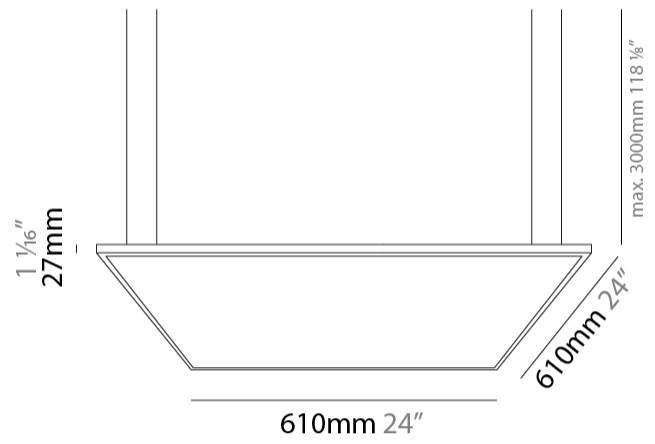

ELEGANT SUSPENSION

A51075-

base number   Color   Finish
Temperature Options

PROJECT _____
TYPE _____
SPECIFIER _____
QUANTITY _____
DATE _____

1. To build a product code in our configurator select the specify button on the base model # product page
2. To build a manual product code on this datasheet choose from the options listed below in blue font and add the suffix to the base model #

GENERAL

Series: Elegant
Brand: Ivela
Division: Architectural
Mounting Type: Suspension
Mounting Location: Ceiling
Subcategory: Ambient

PHYSICAL

Shape: Square
Length (mm): 610
Length (in): 24
Width (mm): 610
Width (in): 24
Height (mm): 27
Height (in): 1 1/16
Max. Overall Height (mm): 2500
Max. Overall Height (in): 98 7/16
Light Distribution: Direct
Diffuser: PMMA - Opal
Fixture Finish: WHI / BLK / GLD
Fixture Material: Aluminum

ELECTRICAL

Lamp Type: LED
Input Wattage (W): 48
Dimming: Tri-Mode (Non-Dimming and Phase Dimming (120Vac only) and 0-10V Dimming)
Driver Included: No
Driver Location: Remote
Driver Type: Constant Voltage - Universal
Driver Class: Class 2
Input Voltage (V): 120 - 277
Output Voltage (V): 24

LED

Color Temperature (°K): 2700 / 3000 / 4000
Max. Delivered Lumen (lm): 3456 / 3600 / 3816
Nominal Lumen (lm): 5760 / 6000 / 6360
CRI: >93 CRI
Lamp Life (hrs): 50000

OPTICAL

RATINGS AND CERTIFICATIONS

Certified By: Certified for North American Standards
IP rating: IP20