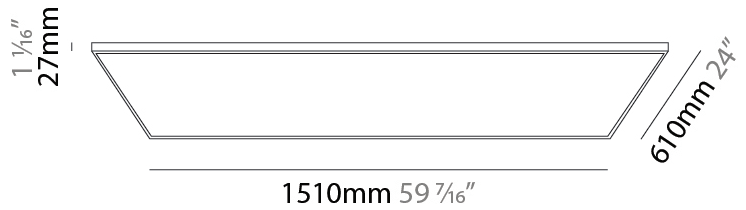

ELEGANT SURFACE

A52050- -

base number
Color   Finish
Temperature   Options

1. To build a product code in our configurator select the specify button on the base model # product page
2. To build a manual product code on this datasheet choose from the options listed below in blue font and add the suffix to the base model #

GENERAL

Series: Elegant
Brand: Ivela
Division: Architectural
Mounting Type: Surface
Mounting Location: Wall / Ceiling
Subcategory: Ambient

PHYSICAL

Shape: Square
Length (mm): 1510
Length (in): 59 ⁷/₁₆
Width (mm): 910
Width (in): 35 ¹³/₁₆
Height (mm): 27
Height (in): 1 ¹/₁₆
Light Distribution: Direct
Diffuser: PMMA - Opal
Fixture Finish: WHI / BLK / GLD
Fixture Material: Aluminum

ELECTRICAL

Lamp Type: LED
Input Wattage (W): 60
Dimming: Tri-Mode (Non-Dimming and Phase Dimming (120Vac only) and 0-10V Dimming)
Driver Included: No
Driver Location: Remote
Driver Type: Constant Voltage - Universal
Driver Class: Class 2
Input Voltage (V): 120 - 277
Output Voltage (V): 24

LED

Color Temperature (°K): 2700 / 3000 / 4000
Max. Delivered Lumen (lm): 4320 / 4500 / 4770
Nominal Lumen (lm): 7200 / 7500 / 7950
CRI: >93 CRI
Lamp Life (hrs): 50000

OPTICAL

RATINGS AND CERTIFICATIONS

Certified By: CSA Certified to UL and CSA Standards
IP rating: IP20

PROJECT	_____
TYPE	_____
SPECIFIER	_____
QUANTITY	_____
DATE	_____