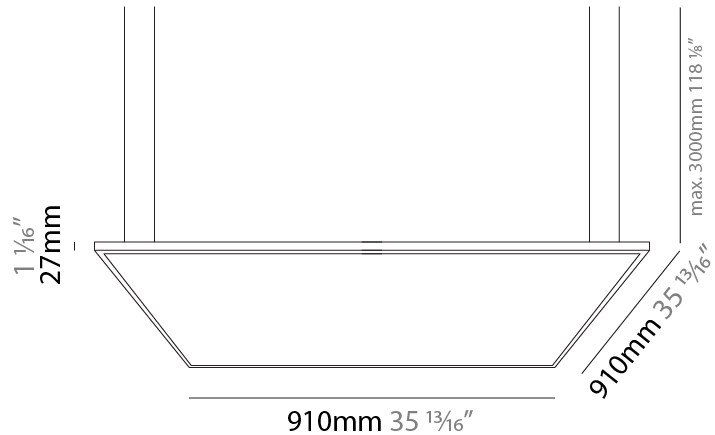

ELEGANT SUSPENSION

A51076- _____ - _____

base number   Color   Finish
Temperature   Options

PROJECT
TYPE
SPECIFIER
QUANTITY
DATE

1. To build a product code in our configurator select the specify button on the base model # product page
2. To build a manual product code on this datasheet choose from the options listed below in blue font and add the suffix to the base model #

GENERAL

Series: Elegant
Brand: Ivela
Division: Architectural
Mounting Type: Suspension
Mounting Location: Ceiling
Subcategory: Ambient

PHYSICAL

Shape: Square
Length (mm): 910
Length (in): 35 ¹³/₁₆
Width (mm): 910
Width (in): 35 ¹³/₁₆
Height (mm): 27
Height (in): 1 ¹/₁₆
Max. Overall Height (mm): 2500
Max. Overall Height (in): 98 ⁷/₁₆
Light Distribution: Direct
Diffuser: PMMA - Opal
Fixture Finish: WHI / BLK / GLD
Fixture Material: Aluminum

ELECTRICAL

Lamp Type: LED
Input Wattage (W): 48
Dimming: Tri-Mode (Non-Dimming and Phase Dimming (120Vac only) and 0-10V Dimming)
Driver Included: No
Driver Location: Remote
Driver Type: Constant Voltage - Universal
Driver Class: Class 2
Input Voltage (V): 120 - 277
Output Voltage (V): 24

LED

Color Temperature (°K): 2700 / 3000 / 4000
Max. Delivered Lumen (lm): 5184 / 5400 / 5724
Nominal Lumen (lm): 8640 / 9000 / 9540
CRI: >93 CRI
Lamp Life (hrs): 50000

OPTICAL

RATINGS AND CERTIFICATIONS

Certified By: Certified for North American Standards
IP rating: IP20