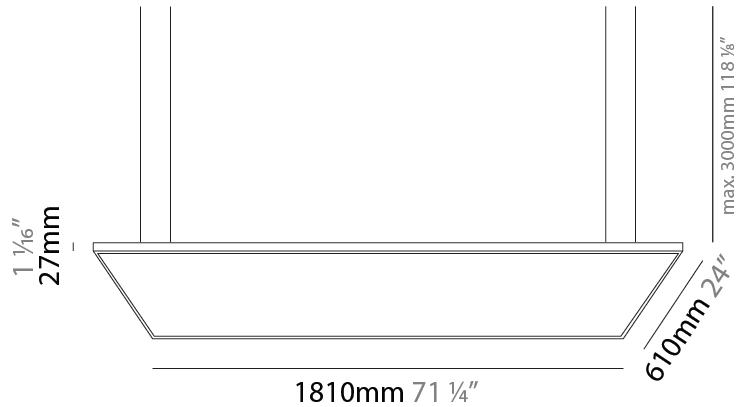

ELEGANT SUSPENSION

A51080- -

base number   Color   Finish
Temperature   Options

1. To build a product code in our configurator select the specify button on the base model # product page
2. To build a manual product code on this datasheet choose from the options listed below in blue font and add the suffix to the base model #

GENERAL

Series: Elegant
Brand: Ivela
Division: Architectural
Mounting Type: Suspension
Mounting Location: Ceiling
Subcategory: Ambient

PHYSICAL

Shape: Square
Length (mm): 1810
Length (in): 71 1/4
Width (mm): 1110
Width (in): 43 11/16
Height (mm): 27
Height (in): 1 1/16
Max. Overall Height (mm): 2500
Max. Overall Height (in): 98 7/16
Light Distribution: Direct
Diffuser: PMMA - Opal
Fixture Finish: WHI / BLK / GLD
Fixture Material: Aluminum

ELECTRICAL

Lamp Type: LED
Input Wattage (W): 72
Dimming: Tri-Mode (Non-Dimming and Phase Dimming (120Vac only) and 0-10V Dimming)
Driver Included: No
Driver Location: Remote
Driver Type: Constant Voltage - Universal
Driver Class: Class 2
Input Voltage (V): 120 - 277
Output Voltage (V): 24

LED

Color Temperature (°K): 2700 / 3000 / 4000
Max. Delivered Lumen (lm): 4320 / 4500 / 4770
Nominal Lumen (lm): 7200 / 7500 / 7950
CRI: >93 CRI
Lamp Life (hrs): 50000

OPTICAL

RATINGS AND CERTIFICATIONS

Certified By: Certified for North American Standards
IP rating: IP20

PROJECT _____
TYPE _____
SPECIFIER _____
QUANTITY _____
DATE _____