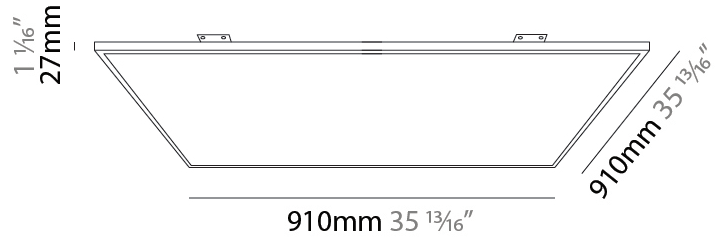

ELEGANT RECESSED

A56189- -

base number
Color   Finish
Temperature   Options

PROJECT _____
TYPE _____
SPECIFIER _____
QUANTITY _____
DATE _____

1. To build a product code in our configurator select the specify button on the base model # product page
2. To build a manual product code on this datasheet choose from the options listed below in blue font and add the suffix to the base model #

GENERAL

Series: Elegant
Brand: Ivela
Division: Architectural
Mounting Type: Recessed
Mounting Location: Ceiling
Subcategory: Ambient

PHYSICAL

Shape: Square
Length (mm): 910
Length (in): 35 ¹³/₁₆
Width (mm): 910
Width (in): 35 ¹³/₁₆
Height (mm): 27
Height (in): 1 ¹/₁₆
Light Distribution: Direct
Diffuser: PMMA - Opal
Fixture Finish: WHI / BLK / GLD
Fixture Material: Aluminum

ELECTRICAL

Lamp Type: LED
Input Wattage (W): 72
Dimming: Tri-Mode (Non-Dimming and Phase Dimming (120Vac only) and 0-10V Dimming)
Driver Included: No
Driver Location: Remote
Driver Type: Constant Voltage - Universal
Driver Class: Class 2
Input Voltage (V): 120 - 277
Output Voltage (V): 24

LED

Color Temperature (°K): 2700 / 3000 / 4000
Max. Delivered Lumen (lm): 5184 / 5400 / 5724
Nominal Lumen (lm): 8640 / 9000 / 9540
CRI: >93 CRI
Lamp Life (hrs): 50000

OPTICAL

RATINGS AND CERTIFICATIONS

Certified By: CSA Certified to UL and CSA Standards
IP rating: IP20