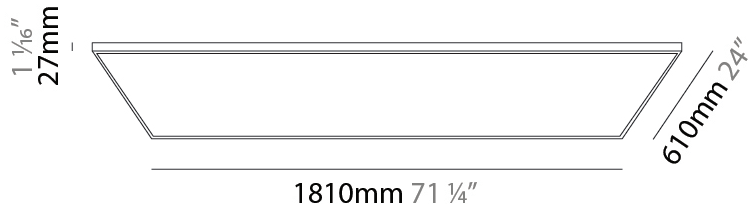

ELEGANT SURFACE

A52051- -

base number
Color   Finish
Temperature   Options

1. To build a product code in our configurator select the specify button on the base model # product page
2. To build a manual product code on this datasheet choose from the options listed below in blue font and add the suffix to the base model #

GENERAL

Series: Elegant
Brand: Ivela
Division: Architectural
Mounting Type: Surface
Mounting Location: Wall / Ceiling
Subcategory: Ambient

PHYSICAL

Shape: Square
Length (mm): 1810
Length (in): 71 1/4
Width (mm): 1110
Width (in): 43 11/16
Height (mm): 27
Height (in): 1 1/16
Light Distribution: Direct
Diffuser: PMMA - Opal
Fixture Finish: WHI / BLK / GLD
Fixture Material: Aluminum

ELECTRICAL

Lamp Type: LED
Input Wattage (W): 72
Dimming: Tri-Mode (Non-Dimming and Phase Dimming (120Vac only) and 0-10V Dimming)
Driver Included: No
Driver Location: Remote
Driver Type: Constant Voltage - Universal
Driver Class: Class 2
Input Voltage (V): 120 - 277
Output Voltage (V): 24

LED

Color Temperature (°K): 2700 / 3000 / 4000
Max. Delivered Lumen (lm): 4320 / 4500 / 4770
Nominal Lumen (lm): 7200 / 7500 / 7950
CRI: >93 CRI
Lamp Life (hrs): 50000

OPTICAL

RATINGS AND CERTIFICATIONS

Certified By: CSA Certified to UL and CSA Standards
IP rating: IP20

PROJECT	_____
TYPE	_____
SPECIFIER	_____
QUANTITY	_____
DATE	_____