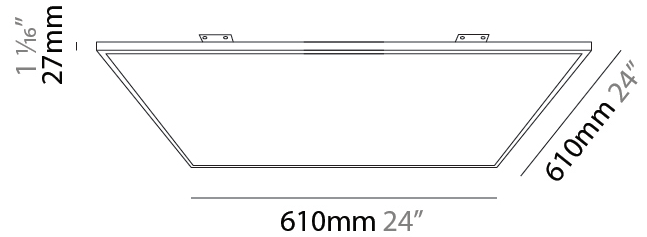

ELEGANT RECESSED

A56188- -

base number   Color   Finish
Temperature   Options

PROJECT _____
TYPE _____
SPECIFIER _____
QUANTITY _____
DATE _____

1. To build a product code in our configurator select the specify button on the base model # product page
2. To build a manual product code on this datasheet choose from the options listed below in blue font and add the suffix to the base model #

GENERAL

Series: Elegant
Brand: Ivela
Division: Architectural
Mounting Type: Recessed
Mounting Location: Ceiling
Subcategory: Ambient

PHYSICAL

Shape: Square
Length (mm): 610
Length (in): 24
Width (mm): 610
Width (in): 24
Height (mm): 27
Height (in): 1 1/16
Light Distribution: Direct
Diffuser: PMMA - Opal
Fixture Finish: WHI / BLK / GLD
Fixture Material: Aluminum

ELECTRICAL

Lamp Type: LED
Input Wattage (W): 48
Dimming: Tri-Mode (Non-Dimming and Phase Dimming (120Vac only) and 0-10V Dimming)
Driver Included: No
Driver Location: Remote
Driver Type: Constant Voltage - Universal
Driver Class: Class 2
Input Voltage (V): 120 - 277
Output Voltage (V): 24

LED

Color Temperature (°K): 2700 / 3000 / 4000
Max. Delivered Lumen (lm): 3456 / 3600 / 3816
Nominal Lumen (lm): 5760 / 6000 / 6360
CRI: >93 CRI
Lamp Life (hrs): 50000

OPTICAL

RATINGS AND CERTIFICATIONS

Certified By: CSA Certified to UL and CSA Standards
IP rating: IP20