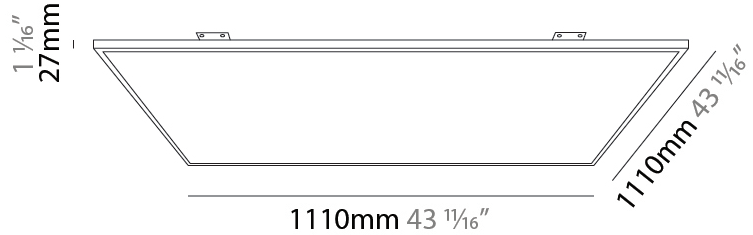

ELEGANT RECESSED

A56190-

base number
Color   Finish
Temperature   Options

1. To build a product code in our configurator select the specify button on the base model # product page
2. To build a manual product code on this datasheet choose from the options listed below in blue font and add the suffix to the base model #

GENERAL

Series: Elegant
Brand: Ivela
Division: Architectural
Mounting Type: Recessed
Mounting Location: Ceiling
Subcategory: Ambient

PHYSICAL

Shape: Square
Length (mm): 1110
Length (in): 43 ¹¹/₁₆
Width (mm): 1110
Width (in): 43 ¹¹/₁₆
Height (mm): 27
Height (in): 1 ¹/₁₆
Light Distribution: Direct
Diffuser: PMMA - Opal
Fixture Finish: WHI / BLK / GLD
Fixture Material: Aluminum

ELECTRICAL

Lamp Type: LED
Input Wattage (W): 80
Dimming: Tri-Mode (Non-Dimming and Phase Dimming (120Vac only) and 0-10V Dimming)
Driver Included: No
Driver Location: Remote
Driver Type: Constant Voltage - Universal
Driver Class: Class 2
Input Voltage (V): 120 - 277
Output Voltage (V): 24

LED

Color Temperature (°K): 2700 / 3000 / 4000
Max. Delivered Lumen (lm): 6336 / 6600 / 6996
Nominal Lumen (lm): 10560 / 11000 / 11660
CRI: >93 CRI
Lamp Life (hrs): 50000

OPTICAL

RATINGS AND CERTIFICATIONS

Certified By: CSA Certified to UL and CSA Standards
IP rating: IP20

PROJECT	_____
TYPE	_____
SPECIFIER	_____
QUANTITY	_____
DATE	_____