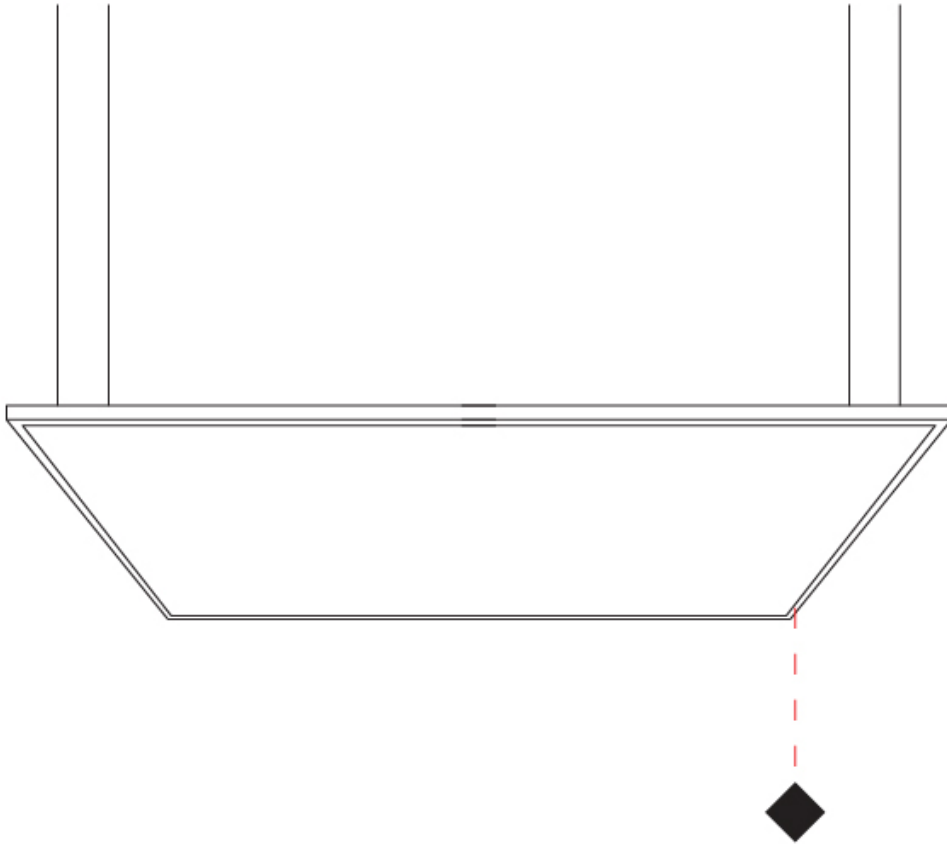

A51076-

PROJECT _____

TYPE _____

SPECIFIER _____

QUANTITY _____

DATE _____