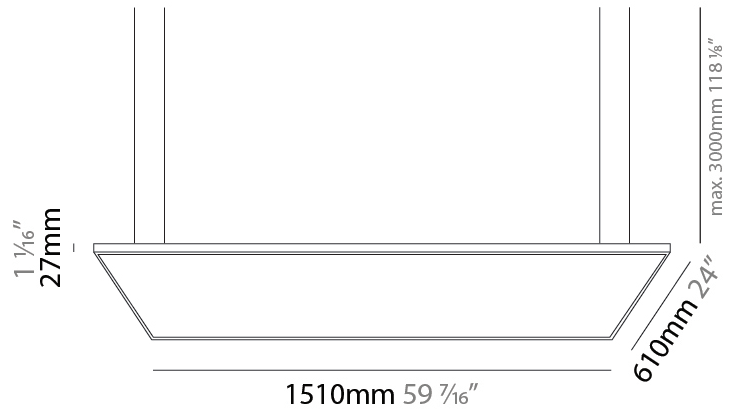

PROJECT	
TYPE	
SPECIFIER	
QUANTITY	
DATE	

ELEGANT SUSPENSION

A51079- -

base number   Color   Finish
Temperature   Options

1. To build a product code in our configurator select the specify button on the base model # product page
2. To build a manual product code on this datasheet choose from the options listed below in blue font and add the suffix to the base model #

GENERAL

Series: Elegant
Brand: Ivela
Division: Architectural
Mounting Type: Suspension
Mounting Location: Ceiling
Subcategory: Panels

PHYSICAL

Shape: Square
Length (mm): 1510
Length (in): 59 ⁷/₁₆"
Width (mm): 910
Width (in): 35 ¹³/₁₆"
Height (mm): 27
Height (in): 1 ¹/₁₆"
Max. Overall Height (mm): 2500
Max. Overall Height (in): 98 ⁷/₁₆"
Light Distribution: Direct
Diffuser: PMMA - Opal
Fixture Finish: WHI / BLK / GLD
Fixture Material: Aluminum

ELECTRICAL

Lamp Type: LED
Input Wattage (W): 60
Dimming: Tri-Mode (Non-Dimming and Phase Dimming (120Vac only) and 0-10V Dimming)
Driver Included: No
Driver Location: Remote
Driver Type: Constant Voltage - Universal
Driver Class: Class 2
Housing: ENCP 5 (ERP) ENCP 8 (SC Power)
Input Voltage (V): 120 - 277
Output Voltage (V): 24

LED

Color Temperature (°K): 2700 / 3000 / 4000
Max. Delivered Lumen (lm): 4320 / 4500 / 4770
Nominal Lumen (lm): 7200 / 7500 / 7950
CRI: >93 CRI
Lamp Life (hrs): 50000

OPTICAL

RATINGS AND CERTIFICATIONS

Certified By: Certified for North American Standards
IP rating: IP20