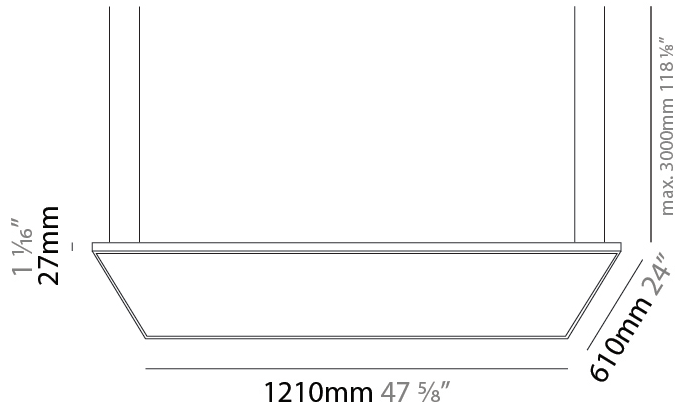

ELEGANT SUSPENSION

A51078- -

base number   Color   Finish
Temperature   Options

1. To build a product code in our configurator select the specify button on the base model # product page
2. To build a manual product code on this datasheet choose from the options listed below in blue font and add the suffix to the base model #

GENERAL

Series: Elegant
Brand: Ivela
Division: Architectural
Mounting Type: Suspension
Mounting Location: Ceiling
Subcategory: Panels

PHYSICAL

Shape: Square
Length (mm): 1210
Length (in): 47 ⁵/₈
Width (mm): 610
Width (in): 24
Height (mm): 27
Height (in): 1 ¹/₁₆
Max. Overall Height (mm): 2500
Max. Overall Height (in): 98 ⁷/₁₆
Light Distribution: Direct
Diffuser: PMMA - Opal
Fixture Finish: WHI / BLK / GLD
Fixture Material: Aluminum

ELECTRICAL

Lamp Type: LED
Input Wattage (W): 48
Dimming: Tri-Mode (Non-Dimming and Phase Dimming (120Vac only) and 0-10V Dimming)
Driver Included: No
Driver Location: Remote
Driver Type: Constant Voltage - Universal
Driver Class: Class 2
Housing: ENCP 5 (ERP) ENCP 13 (SC Power)
Input Voltage (V): 120 - 277
Output Voltage (V): 24

LED

Color Temperature (°K): 2700 / 3000 / 4000
Max. Delivered Lumen (lm): 3456 / 3600 / 3816
Nominal Lumen (lm): 5760 / 6000 / 6360
CRI: >93 CRI
Lamp Life (hrs): 50000

OPTICAL

RATINGS AND CERTIFICATIONS

Certified By: Certified for North American Standards
IP rating: IP20

PROJECT _____
TYPE _____
SPECIFIER _____
QUANTITY _____
DATE _____