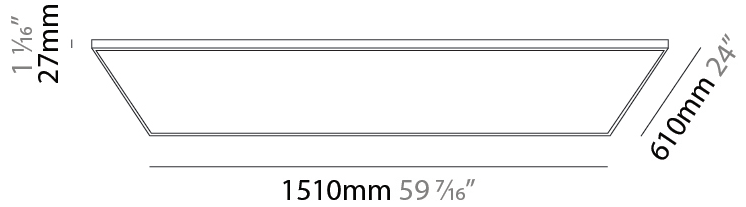

ELEGANT SURFACE

A52050-

base number   Color   Finish
Temperature   Options

1. To build a product code in our configurator select the specify button on the base model # product page
2. To build a manual product code on this datasheet choose from the options listed below in blue font and add the suffix to the base model #

GENERAL

Series: Elegant
Brand: Ivela
Division: Architectural
Mounting Type: Surface
Mounting Location: Wall / Ceiling
Subcategory: Panels

PHYSICAL

Shape: Square
Length (mm): 1510
Length (in): 59 ⁷/₁₆
Width (mm): 910
Width (in): 35 ¹³/₁₆
Height (mm): 27
Height (in): 1 ¹/₁₆
Light Distribution: Direct
Diffuser: PMMA - Opal
Fixture Finish: WHI / BLK / GLD
Fixture Material: Aluminum

ELECTRICAL

Lamp Type: LED
Input Wattage (W): 60
Dimming: Tri-Mode (Non-Dimming and Phase Dimming (120Vac only) and 0-10V Dimming)
Driver Included: No
Driver Location: Remote
Driver Type: Constant Voltage - Universal
Driver Class: Class 2
Housing: ENCP 5 (ERP) ENCP 8 (SC Power)
Input Voltage (V): 120 - 277
Output Voltage (V): 24

LED

Color Temperature (°K): 2700 / 3000 / 4000
Max. Delivered Lumen (lm): 4320 / 4500 / 4770
Nominal Lumen (lm): 7200 / 7500 / 7950
CRI: >93 CRI
Lamp Life (hrs): 50000

OPTICAL

RATINGS AND CERTIFICATIONS

Certified By: CSA Certified to UL and CSA Standards
IP rating: IP20

PROJECT	_____
TYPE	_____
SPECIFIER	_____
QUANTITY	_____
DATE	_____