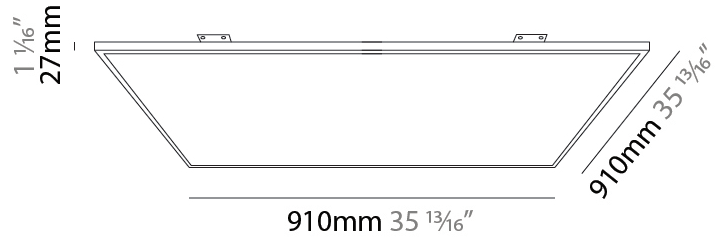

ELEGANT RECESSED

A56189- -

base number   Color   Finish
Temperature   Options

PROJECT _____
TYPE _____
SPECIFIER _____
QUANTITY _____
DATE _____

1. To build a product code in our configurator select the specify button on the base model # product page
2. To build a manual product code on this datasheet choose from the options listed below in blue font and add the suffix to the base model #

GENERAL

Series: Elegant
Brand: Ivela
Division: Architectural
Mounting Type: Recessed
Mounting Location: Ceiling
Subcategory: Panels

PHYSICAL

Shape: Square
Length (mm): 910
Length (in): 35 ¹³/₁₆
Width (mm): 910
Width (in): 35 ¹³/₁₆
Height (mm): 27
Height (in): 1 ¹/₁₆
Light Distribution: Direct
Diffuser: PMMA - Opal
Fixture Finish: WHI / BLK / GLD
Fixture Material: Aluminum

ELECTRICAL

Lamp Type: LED
Input Wattage (W): 72
Dimming: Tri-Mode (Non-Dimming and Phase Dimming (120Vac only) and 0-10V Dimming)
Driver Included: No
Driver Location: Remote
Driver Type: Constant Voltage - Universal
Driver Class: Class 2
Housing: ENCP 5 (ERP) ENCP 8 (SC Power)
Input Voltage (V): 120 - 277
Output Voltage (V): 24

LED

Color Temperature (°K): 2700 / 3000 / 4000
Max. Delivered Lumen (lm): 5184 / 5400 / 5724
Nominal Lumen (lm): 8640 / 9000 / 9540
CRI: >93 CRI
Lamp Life (hrs): 50000

OPTICAL

RATINGS AND CERTIFICATIONS

Certified By: CSA Certified to UL and CSA Standards
IP rating: IP20