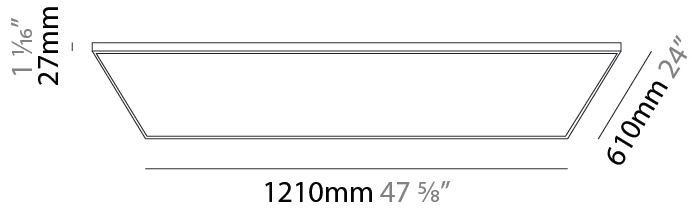

ELEGANT SURFACE

A52049- -

base number   Color   Finish
Temperature   Options

1. To build a product code in our configurator select the specify button on the base model # product page
2. To build a manual product code on this datasheet choose from the options listed below in blue font and add the suffix to the base model #

GENERAL

Series: Elegant
Brand: Ivela
Division: Architectural
Mounting Type: Surface
Mounting Location: Wall / Ceiling
Subcategory: Panels

PHYSICAL

Shape: Square
Length (mm): 1210
Length (in): 47 ⁵/₈
Width (mm): 610
Width (in): 1 ¹/₁₆
Height (mm): 27
Height (in): 1 ¹/₁₆
Light Distribution: Direct
Diffuser: PMMA - Opal
Fixture Finish: WHI / BLK / GLD
Fixture Material: Aluminum

ELECTRICAL

Lamp Type: LED
Input Wattage (W): 48
Dimming: Tri-Mode (Non-Dimming and Phase Dimming (120Vac only) and 0-10V Dimming)
Driver Included: No
Driver Location: Remote
Driver Type: Constant Voltage - Universal
Driver Class: Class 2
Housing: ENCP 5 (ERP) ENCP 13 (SC Power)
Input Voltage (V): 120 - 277
Output Voltage (V): 24

LED

Color Temperature (°K): 2700 / 3000 / 4000
Max. Delivered Lumen (lm): 3456 / 3600 / 3816
Nominal Lumen (lm): 5760 / 6000 / 6360
CRI: >93 CRI
Lamp Life (hrs): 50000

OPTICAL

RATINGS AND CERTIFICATIONS

Certified By: CSA Certified to UL and CSA Standards
IP rating: IP20

PROJECT	_____
TYPE	_____
SPECIFIER	_____
QUANTITY	_____
DATE	_____