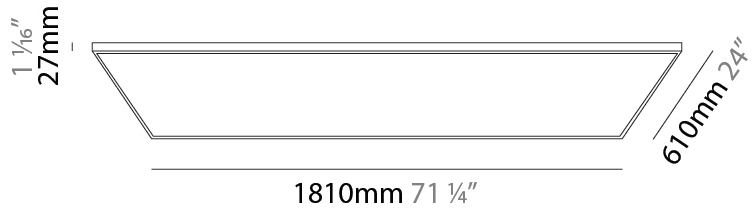

ELEGANT SURFACE

A52051- -

base number   Color   Finish
Temperature   Options

1. To build a product code in our configurator select the specify button on the base model # product page
2. To build a manual product code on this datasheet choose from the options listed below in blue font and add the suffix to the base model #

GENERAL

Series: Elegant
Brand: Ivela
Division: Architectural
Mounting Type: Surface
Mounting Location: Wall / Ceiling
Subcategory: Panels

PHYSICAL

Shape: Square
Length (mm): 1810
Length (in): 71 ¼
Width (mm): 1110
Width (in): 43 11/16
Height (mm): 27
Height (in): 1 1/16
Light Distribution: Direct
Diffuser: PMMA - Opal
Fixture Finish: WHI / BLK / GLD
Fixture Material: Aluminum

ELECTRICAL

Lamp Type: LED
Input Wattage (W): 72
Dimming: Tri-Mode (Non-Dimming and Phase Dimming (120Vac only) and 0-10V Dimming)
Driver Included: No
Driver Location: Remote
Driver Type: Constant Voltage - Universal
Driver Class: Class 2
Housing: ENCP 5 (ERP) ENCP 8 (SC Power)
Input Voltage (V): 120 - 277
Output Voltage (V): 24

LED

Color Temperature (°K): 2700 / 3000 / 4000
Max. Delivered Lumen (lm): 4320 / 4500 / 4770
Nominal Lumen (lm): 7200 / 7500 / 7950
CRI: >93 CRI
Lamp Life (hrs): 50000

OPTICAL

RATINGS AND CERTIFICATIONS

Certified By: CSA Certified to UL and CSA Standards
IP rating: IP20

PROJECT	_____
TYPE	_____
SPECIFIER	_____
QUANTITY	_____
DATE	_____