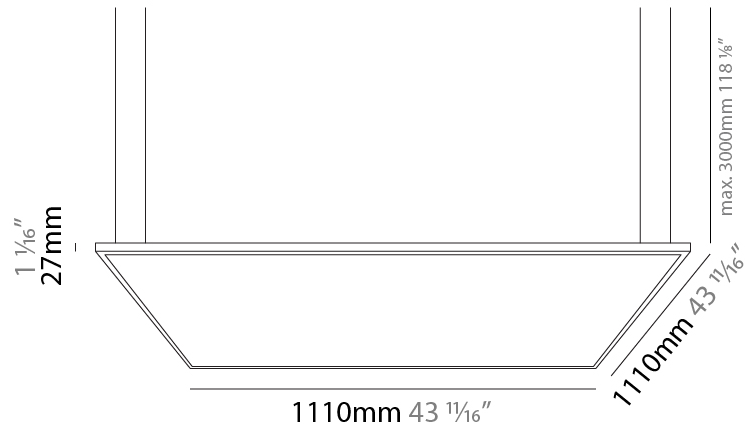

ELEGANT SUSPENSION

A51077- -

base number   Color   Finish
Temperature   Options

PROJECT
TYPE
SPECIFIER
QUANTITY
DATE

1. To build a product code in our configurator select the specify button on the base model # product page
2. To build a manual product code on this datasheet choose from the options listed below in blue font and add the suffix to the base model #

GENERAL

Series: Elegant
Brand: Ivela
Division: Architectural
Mounting Type: Suspension
Mounting Location: Ceiling
Subcategory: Panels

PHYSICAL

Shape: Square
Length (mm): 1110
Length (in): 43 ¹¹/₁₆"
Width (mm): 1110
Width (in): 43 ¹¹/₁₆"
Height (mm): 27
Height (in): 1 ¹/₁₆"
Max. Overall Height (mm): 2500
Max. Overall Height (in): 98 ⁷/₁₆"
Light Distribution: Direct
Diffuser: PMMA - Opal
Fixture Finish: WHI / BLK / GLD
Fixture Material: Aluminum

ELECTRICAL

Lamp Type: LED
Input Wattage (W): 80
Dimming: Tri-Mode (Non-Dimming and Phase Dimming (120Vac only) and 0-10V Dimming)
Driver Included: No
Driver Location: Remote
Driver Type: Constant Voltage - Universal
Driver Class: Class 2
Housing: ENCP 5 (ERP) ENCP 13 (SC Power)
Input Voltage (V): 120 - 277
Output Voltage (V): 24

LED

Color Temperature (°K): 2700 / 3000 / 4000
Max. Delivered Lumen (lm): 6336 / 6600 / 6996
Nominal Lumen (lm): 10560 / 11000 / 11660
CRI: >93 CRI
Lamp Life (hrs): 50000

OPTICAL

RATINGS AND CERTIFICATIONS

Certified By: Certified for North American Standards
IP rating: IP20