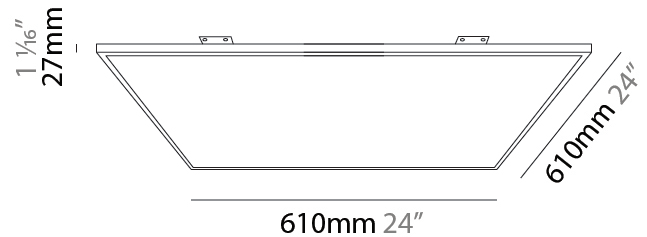

ELEGANT RECESSED

A56188- -

base number   Color   Finish
Temperature   Options

1. To build a product code in our configurator select the specify button on the base model # product page
2. To build a manual product code on this datasheet choose from the options listed below in blue font and add the suffix to the base model #

GENERAL

Series: Elegant
Brand: Ivela
Division: Architectural
Mounting Type: Recessed
Mounting Location: Ceiling
Subcategory: Panels

PHYSICAL

Shape: Square
Length (mm): 610
Length (in): 24
Width (mm): 610
Width (in): 24
Height (mm): 27
Height (in): 1 1/16
Light Distribution: Direct
Diffuser: PMMA - Opal
Fixture Finish: WHI / BLK / GLD
Fixture Material: Aluminum

ELECTRICAL

Lamp Type: LED
Input Wattage (W): 48
Dimming: Tri-Mode (Non-Dimming and Phase Dimming (120Vac only) and 0-10V Dimming)
Driver Included: No
Driver Location: Remote
Driver Type: Constant Voltage - Universal
Driver Class: Class 2
Housing: ENCP 5 (ERP) ENCP 13 (SC Power)
Input Voltage (V): 120 - 277
Output Voltage (V): 24

LED

Color Temperature (°K): 2700 / 3000 / 4000
Max. Delivered Lumen (lm): 3456 / 3600 / 3816
Nominal Lumen (lm): 5760 / 6000 / 6360
CRI: >93 CRI
Lamp Life (hrs): 50000

OPTICAL

RATINGS AND CERTIFICATIONS

Certified By: CSA Certified to UL and CSA Standards
IP rating: IP20

PROJECT
TYPE
SPECIFIER
QUANTITY
DATE