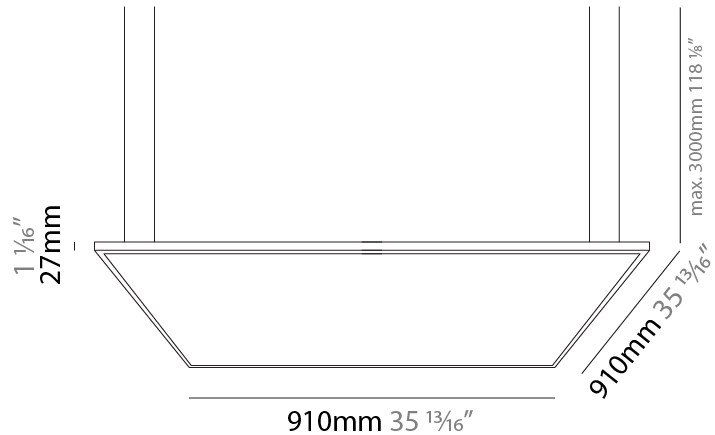

ELEGANT SUSPENSION

A51076- -

base number   Color   Finish
Temperature   Options

1. To build a product code in our configurator select the specify button on the base model # product page
2. To build a manual product code on this datasheet choose from the options listed below in blue font and add the suffix to the base model #

GENERAL

Series: Elegant
Brand: Ivela
Division: Architectural
Mounting Type: Suspension
Mounting Location: Ceiling
Subcategory: Panels

PHYSICAL

Shape: Square
Length (mm): 910
Length (in): 35 ¹³/₁₆
Width (mm): 910
Width (in): 35 ¹³/₁₆
Height (mm): 27
Height (in): 1 ¹/₁₆
Max. Overall Height (mm): 2500
Max. Overall Height (in): 98 ⁷/₁₆
Light Distribution: Direct
Diffuser: PMMA - Opal
Fixture Finish: WHI / BLK / GLD
Fixture Material: Aluminum

ELECTRICAL

Lamp Type: LED
Input Wattage (W): 48
Dimming: Tri-Mode (Non-Dimming and Phase Dimming (120Vac only) and 0-10V Dimming)
Driver Included: No
Driver Location: Remote
Driver Type: Constant Voltage - Universal
Driver Class: Class 2
Housing: ENCP 5 (ERP) ENCP 8 (SC Power)
Input Voltage (V): 120 - 277
Output Voltage (V): 24

LED

Color Temperature (°K): 2700 / 3000 / 4000
Max. Delivered Lumen (lm): 5184 / 5400 / 5724
Nominal Lumen (lm): 8640 / 9000 / 9540
CRI: >93 CRI
Lamp Life (hrs): 50000

OPTICAL

RATINGS AND CERTIFICATIONS

Certified By: Certified for North American Standards
IP rating: IP20

PROJECT
TYPE
SPECIFIER
QUANTITY
DATE