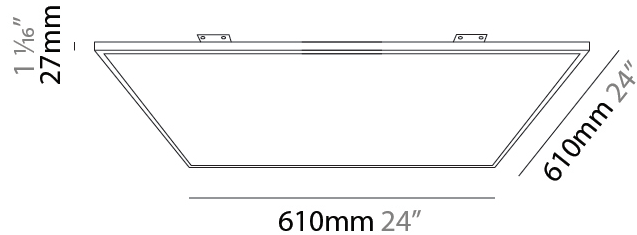

PROJECT	_____
TYPE	_____
SPECIFIER	_____
QUANTITY	_____
DATE	_____

ELEGANT RECESSED

A56188- _____ - _____

base number   Color _____   Finish _____
Temperature   Options

1. To build a product code in our configurator select the specify button on the base model # product page
2. To build a manual product code on this datasheet choose from the options listed below in blue font and add the suffix to the base model #

GENERAL

Series: Elegant
Brand: Ivela
Division: Architectural
Mounting Type: Recessed
Mounting Location: Ceiling
Subcategory: Panels

PHYSICAL

Shape: Square
Length (mm): 610
Length (in): 24
Width (mm): 610
Width (in): 24
Height (mm): 27
Height (in): 1 1/16
Light Distribution: Direct
Diffuser: PMMA - Opal
Fixture Finish: WHI / BLK / GLD
Fixture Material: Aluminum

ELECTRICAL

Lamp Type: LED
Input Wattage (W): 48
Dimming: Tri-Mode (Non-Dimming and Phase Dimming (120Vac only) and 0-10V Dimming)
Driver Included: No
Driver Location: Remote
Driver Type: Constant Voltage - Universal
Driver Class: Class 2
Input Voltage (V): 120 - 277
Output Voltage (V): 24

LED

Color Temperature (°K): 2700 / 3000 / 4000
Max. Delivered Lumen (lm): 3456 / 3600 / 3816
Nominal Lumen (lm): 5760 / 6000 / 6360
CRI: >93 CRI
Lamp Life (hrs): 50000

OPTICAL

RATINGS AND CERTIFICATIONS

Certified By: CSA Certified to UL and CSA Standards
IP rating: IP20