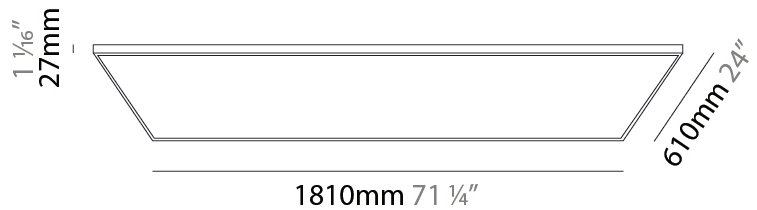

ELEGANT SURFACE

A52051- -

base number
Color   Finish
Temperature   Options

1. To build a product code in our configurator select the specify button on the base model # product page
2. To build a manual product code on this datasheet choose from the options listed below in blue font and add the suffix to the base model #

GENERAL

Series: Elegant
Brand: Ivela
Division: Architectural
Mounting Type: Surface
Mounting Location: Wall / Ceiling
Subcategory: Panels

PHYSICAL

Shape: Square
Length (mm): 1810
Length (in): 71 1/4
Width (mm): 1110
Width (in): 43 11/16
Height (mm): 27
Height (in): 1 1/16
Light Distribution: Direct
Diffuser: PMMA - Opal
Fixture Finish: WHI / BLK / GLD
Fixture Material: Aluminum

ELECTRICAL

Lamp Type: LED
Input Wattage (W): 72
Dimming: Tri-Mode (Non-Dimming and Phase Dimming (120Vac only) and 0-10V Dimming)
Driver Included: No
Driver Location: Remote
Driver Type: Constant Voltage - Universal
Driver Class: Class 2
Input Voltage (V): 120 - 277
Output Voltage (V): 24

LED

Color Temperature (°K): 2700 / 3000 / 4000
Max. Delivered Lumen (lm): 4320 / 4500 / 4770
Nominal Lumen (lm): 7200 / 7500 / 7950
CRI: >93 CRI
Lamp Life (hrs): 50000

OPTICAL

RATINGS AND CERTIFICATIONS

Certified By: CSA Certified to UL and CSA Standards
IP rating: IP20

PROJECT	_____
TYPE	_____
SPECIFIER	_____
QUANTITY	_____
DATE	_____