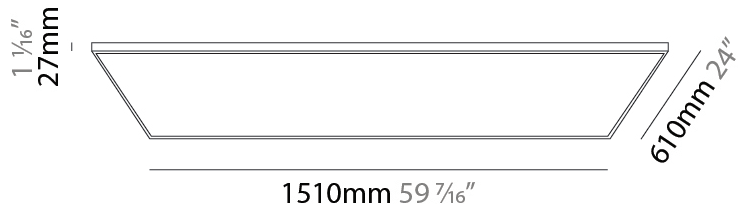

ELEGANT SURFACE

A52050- -

base number
Color   Finish
Temperature   Options

1. To build a product code in our configurator select the specify button on the base model # product page
2. To build a manual product code on this datasheet choose from the options listed below in blue font and add the suffix to the base model #

GENERAL

Series: Elegant
Brand: Ivela
Division: Architectural
Mounting Type: Surface
Mounting Location: Wall / Ceiling
Subcategory: Panels

PHYSICAL

Shape: Square
Length (mm): 1510
Length (in): 59 ⁷/₁₆
Width (mm): 910
Width (in): 35 ¹³/₁₆
Height (mm): 27
Height (in): 1 ¹/₁₆
Light Distribution: Direct
Diffuser: PMMA - Opal
Fixture Finish: WHI / BLK / GLD
Fixture Material: Aluminum

ELECTRICAL

Lamp Type: LED
Input Wattage (W): 60
Dimming: Tri-Mode (Non-Dimming and Phase Dimming (120Vac only) and 0-10V Dimming)
Driver Included: No
Driver Location: Remote
Driver Type: Constant Voltage - Universal
Driver Class: Class 2
Input Voltage (V): 120 - 277
Output Voltage (V): 24

LED

Color Temperature (°K): 2700 / 3000 / 4000
Max. Delivered Lumen (lm): 4320 / 4500 / 4770
Nominal Lumen (lm): 7200 / 7500 / 7950
CRI: >93 CRI
Lamp Life (hrs): 50000

OPTICAL

RATINGS AND CERTIFICATIONS

Certified By: CSA Certified to UL and CSA Standards
IP rating: IP20

PROJECT	_____
TYPE	_____
SPECIFIER	_____
QUANTITY	_____
DATE	_____