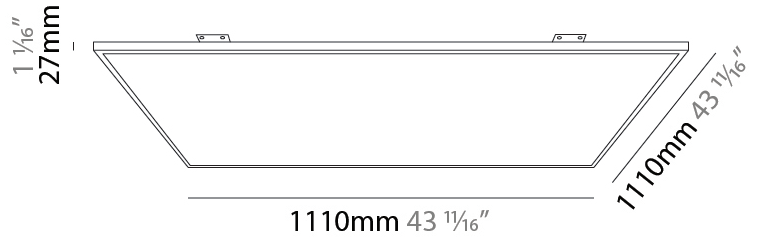

ELEGANT RECESSED

A56190-

base number   Color   Finish
Temperature   Options

1. To build a product code in our configurator select the specify button on the base model # product page
2. To build a manual product code on this datasheet choose from the options listed below in blue font and add the suffix to the base model #

GENERAL

Series: Elegant
Brand: Ivela
Division: Architectural
Mounting Type: Recessed
Mounting Location: Ceiling
Subcategory: Panels

PHYSICAL

Shape: Square
Length (mm): 1110
Length (in): 43 ¹¹/₁₆
Width (mm): 1110
Width (in): 43 ¹¹/₁₆
Height (mm): 27
Height (in): 1 ¹/₁₆
Light Distribution: Direct
Diffuser: PMMA - Opal
Fixture Finish: WHI / BLK / GLD
Fixture Material: Aluminum

ELECTRICAL

Lamp Type: LED
Input Wattage (W): 80
Dimming: Tri-Mode (Non-Dimming and Phase Dimming (120Vac only) and 0-10V Dimming)
Driver Included: No
Driver Location: Remote
Driver Type: Constant Voltage - Universal
Driver Class: Class 2
Input Voltage (V): 120 - 277
Output Voltage (V): 24

LED

Color Temperature (°K): 2700 / 3000 / 4000
Max. Delivered Lumen (lm): 6336 / 6600 / 6996
Nominal Lumen (lm): 10560 / 11000 / 11660
CRI: >93 CRI
Lamp Life (hrs): 50000

OPTICAL

RATINGS AND CERTIFICATIONS

Certified By: CSA Certified to UL and CSA Standards
IP rating: IP20

PROJECT
TYPE
SPECIFIER
QUANTITY
DATE