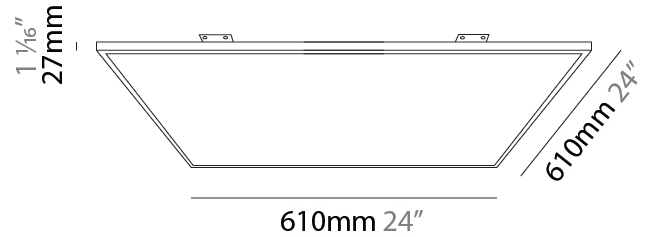

ELEGANT RECESSED

A56188- _____ - _____

base number   Color   Finish
Temperature   Options

1. To build a product code in our configurator select the specify button on the base model # product page
2. To build a manual product code on this datasheet choose from the options listed below in blue font and add the suffix to the base model #

GENERAL

Series: Elegant
Brand: Ivela
Division: Architectural
Mounting Type: Recessed
Mounting Location: Ceiling
Subcategory: Panels

PHYSICAL

Shape: Square
Length (mm): 610
Length (in): 24
Width (mm): 610
Width (in): 24
Height (mm): 27
Height (in): 1 1/16
Light Distribution: Direct
Diffuser: PMMA - Opal
Fixture Finish: WHI / BLK / GLD
Fixture Material: Aluminum

ELECTRICAL

Lamp Type: LED
Input Wattage (W): 48
Dimming: Tri-Mode (Non-Dimming and Phase Dimming (120Vac only) and 0-10V Dimming)
Driver Included: No
Driver Location: Remote
Driver Type: Constant Voltage - Universal
Driver Class: Class 2
Input Voltage (V): 120 - 277
Output Voltage (V): 24

LED

Color Temperature (°K): 2700 / 3000 / 4000
Max. Delivered Lumen (lm): 3456 / 3600 / 3816
Nominal Lumen (lm): 5760 / 6000 / 6360
CRI: >93 CRI
Lamp Life (hrs): 50000

OPTICAL

RATINGS AND CERTIFICATIONS

Certified By: CSA Certified to UL and CSA Standards
IP rating: IP20

PROJECT
TYPE
SPECIFIER
QUANTITY
DATE