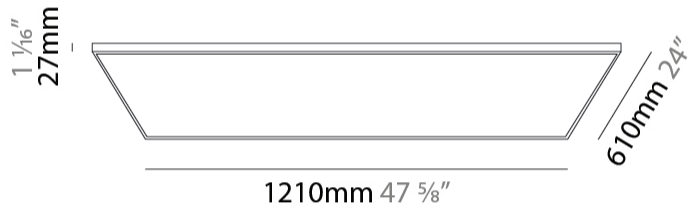

PROJECT _____
TYPE _____
SPECIFIER _____
QUANTITY _____
DATE _____

ELEGANT SURFACE

A52049- -

base number   Color   Finish
Temperature   Options

1. To build a product code in our configurator select the specify button on the base model # product page
2. To build a manual product code on this datasheet choose from the options listed below in blue font and add the suffix to the base model #

GENERAL

Series: Elegant
Brand: Ivela
Division: Architectural
Mounting Type: Surface
Mounting Location: Wall / Ceiling
Subcategory: Panels

PHYSICAL

Shape: Square
Length (mm): 1210
Length (in): 47 ⁵/₈
Width (mm): 610
Width (in): 1 ¹/₁₆
Height (mm): 27
Height (in): 1 ¹/₁₆
Light Distribution: Direct
Diffuser: PMMA - Opal
Fixture Finish: WHI / BLK / GLD
Fixture Material: Aluminum

ELECTRICAL

Lamp Type: LED
Input Wattage (W): 48
Dimming: Tri-Mode (Non-Dimming and Phase Dimming (120Vac only) and 0-10V Dimming)
Driver Included: No
Driver Location: Remote
Driver Type: Constant Voltage - Universal
Driver Class: Class 2
Input Voltage (V): 120 - 277
Output Voltage (V): 24

LED

Color Temperature (°K): 2700 / 3000 / 4000
Max. Delivered Lumen (lm): 3456 / 3600 / 3816
Nominal Lumen (lm): 5760 / 6000 / 6360
CRI: >93 CRI
Lamp Life (hrs): 50000

OPTICAL

RATINGS AND CERTIFICATIONS

Certified By: CSA Certified to UL and CSA Standards
IP rating: IP20