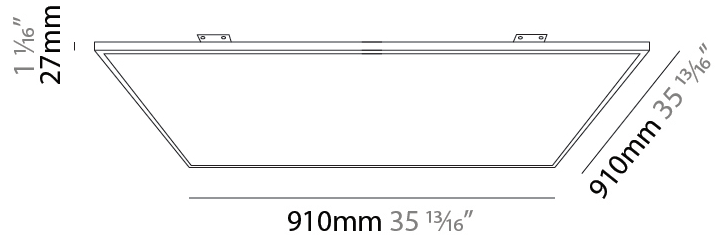

ELEGANT RECESSED

A56189- -

base number
Color   Finish
Temperature   Options

PROJECT _____
TYPE _____
SPECIFIER _____
QUANTITY _____
DATE _____

1. To build a product code in our configurator select the specify button on the base model # product page
2. To build a manual product code on this datasheet choose from the options listed below in blue font and add the suffix to the base model #

GENERAL

Series: Elegant
Brand: Ivela
Division: Architectural
Mounting Type: Recessed
Mounting Location: Ceiling
Subcategory: Panels

PHYSICAL

Shape: Square
Length (mm): 910
Length (in): 35 ¹³/₁₆
Width (mm): 910
Width (in): 35 ¹³/₁₆
Height (mm): 27
Height (in): 1 ¹/₁₆
Light Distribution: Direct
Diffuser: PMMA - Opal
Fixture Finish: WHI / BLK / GLD
Fixture Material: Aluminum

ELECTRICAL

Lamp Type: LED
Input Wattage (W): 72
Dimming: Tri-Mode (Non-Dimming and Phase Dimming (120Vac only) and 0-10V Dimming)
Driver Included: No
Driver Location: Remote
Driver Type: Constant Voltage - Universal
Driver Class: Class 2
Input Voltage (V): 120 - 277
Output Voltage (V): 24

LED

Color Temperature (°K): 2700 / 3000 / 4000
Max. Delivered Lumen (lm): 5184 / 5400 / 5724
Nominal Lumen (lm): 8640 / 9000 / 9540
CRI: >93 CRI
Lamp Life (hrs): 50000

OPTICAL

RATINGS AND CERTIFICATIONS

Certified By: CSA Certified to UL and CSA Standards
IP rating: IP20