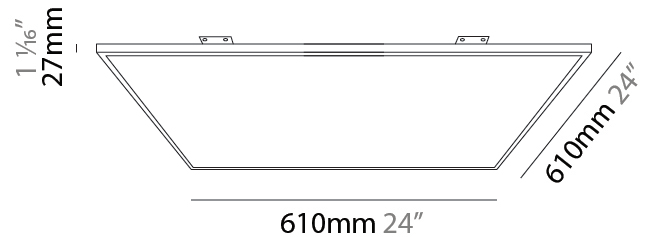

ELEGANT RECESSED

A56188-

base number   Color   Finish
Temperature   Options

PROJECT _____
TYPE _____
SPECIFIER _____
QUANTITY _____
DATE _____

1. To build a product code in our configurator select the specify button on the base model # product page
2. To build a manual product code on this datasheet choose from the options listed below in blue font and add the suffix to the base model #

GENERAL

Series: Elegant
Brand: Ivela
Division: Architectural
Mounting Type: Recessed
Mounting Location: Ceiling
Subcategory: Panels

PHYSICAL

Shape: Square
Length (mm): 610
Length (in): 24
Width (mm): 610
Width (in): 24
Height (mm): 27
Height (in): 1 1/16
Light Distribution: Direct
Diffuser: PMMA - Opal
Fixture Finish: WHI / BLK / GLD
Fixture Material: Aluminum

ELECTRICAL

Lamp Type: LED
Input Wattage (W): 48
Dimming: Tri-Mode (Non-Dimming and Phase Dimming (120Vac only) and 0-10V Dimming)
Driver Included: No
Driver Location: Remote
Driver Type: Constant Voltage - Universal
Driver Class: Class 2
Input Voltage (V): 120 - 277
Output Voltage (V): 24

LED

Color Temperature (°K): 2700 / 3000 / 4000
Max. Delivered Lumen (lm): 3456 / 3600 / 3816
Nominal Lumen (lm): 5760 / 6000 / 6360
CRI: >93 CRI
Lamp Life (hrs): 50000

OPTICAL

RATINGS AND CERTIFICATIONS

Certified By: CSA Certified to UL and CSA Standards
IP rating: IP20