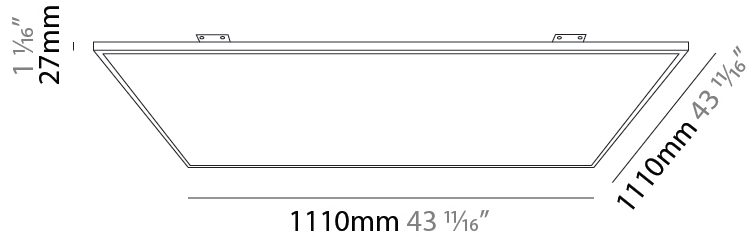

PROJECT	_____
TYPE	_____
SPECIFIER	_____
QUANTITY	_____
DATE	_____

ELEGANT RECESSED

A56190-

base number	Color	Finish
	Temperature	Options

1. To build a product code in our configurator select the specify button on the base model # product page
2. To build a manual product code on this datasheet choose from the options listed below in blue font and add the suffix to the base model #

GENERAL

Series: Elegant
Brand: Ivela
Division: Architectural
Mounting Type: Recessed
Mounting Location: Ceiling
Subcategory: Panels

PHYSICAL

Shape: Square
Length (mm): 1110
Length (in): 43 ¹¹/₁₆
Width (mm): 1110
Width (in): 43 ¹¹/₁₆
Height (mm): 27
Height (in): 1 ¹/₁₆
Light Distribution: Direct
Diffuser: PMMA - Opal
Fixture Finish: WHI / BLK / GLD
Fixture Material: Aluminum

ELECTRICAL

Lamp Type: LED
Input Wattage (W): 80
Dimming: Tri-Mode (Non-Dimming and Phase Dimming (120Vac only) and 0-10V Dimming)
Driver Included: No
Driver Location: Remote
Driver Type: Constant Voltage - Universal
Driver Class: Class 2
Input Voltage (V): 120 - 277
Output Voltage (V): 24

LED

Color Temperature (°K): 2700 / 3000 / 4000
Max. Delivered Lumen (lm): 6336 / 6600 / 6996
Nominal Lumen (lm): 10560 / 11000 / 11660
CRI: >93 CRI
Lamp Life (hrs): 50000

OPTICAL

RATINGS AND CERTIFICATIONS

Certified By: CSA Certified to UL and CSA Standards
IP rating: IP20