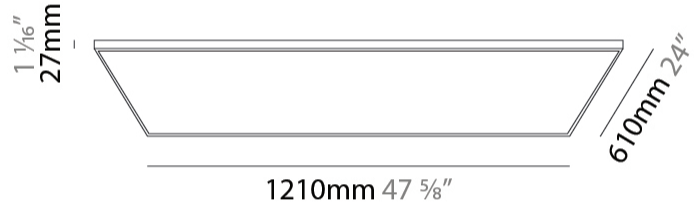

ELEGANT SURFACE

A52049- -

base number
Color   Finish
Temperature   Options

PROJECT _____
TYPE _____
SPECIFIER _____
QUANTITY _____
DATE _____

1. To build a product code in our configurator select the specify button on the base model # product page
2. To build a manual product code on this datasheet choose from the options listed below in blue font and add the suffix to the base model #

GENERAL

Series: Elegant
Brand: Ivela
Division: Architectural
Mounting Type: Surface
Mounting Location: Wall / Ceiling
Subcategory: Panels

PHYSICAL

Shape: Square
Length (mm): 1210
Length (in): 47 ⁵/₈
Width (mm): 610
Width (in): 1 ¹/₁₆
Height (mm): 27
Height (in): 1 ¹/₁₆
Light Distribution: Direct
Diffuser: PMMA - Opal
[Fixture Finish: WHI / BLK / GLD](#)
Fixture Material: Aluminum

ELECTRICAL

Lamp Type: LED
Input Wattage (W): 48
Dimming: Tri-Mode (Non-Dimming and Phase Dimming (120Vac only) and 0-10V Dimming)
Driver Included: No
Driver Location: Remote
Driver Type: Constant Voltage - Universal
Driver Class: Class 2
Input Voltage (V): 120 - 277
Output Voltage (V): 24

LED

[Color Temperature (°K): 2700 / 3000 / 4000](#)
Max. Delivered Lumen (lm): 3456 / 3600 / 3816
Nominal Lumen (lm): 5760 / 6000 / 6360
CRI: >93 CRI
Lamp Life (hrs): 50000

OPTICAL

RATINGS AND CERTIFICATIONS

Certified By: CSA Certified to UL and CSA Standards
IP rating: IP20