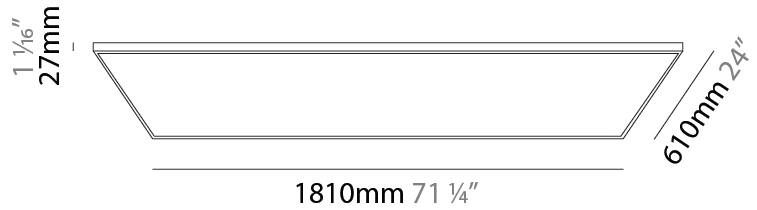

ELEGANT SURFACE

A52051- -

base number
Color   Finish
Temperature   Options

1. To build a product code in our configurator select the specify button on the base model # product page
2. To build a manual product code on this datasheet choose from the options listed below in blue font and add the suffix to the base model #

GENERAL

Series: Elegant
Brand: Ivela
Division: Architectural
Mounting Type: Surface
Mounting Location: Wall / Ceiling
Subcategory: Panels

PHYSICAL

Shape: Square
Length (mm): 1810
Length (in): 71 1/4
Width (mm): 1110
Width (in): 43 11/16
Height (mm): 27
Height (in): 1 1/16
Light Distribution: Direct
Diffuser: PMMA - Opal
Fixture Finish: WHI / BLK / GLD
Fixture Material: Aluminum

ELECTRICAL

Lamp Type: LED
Input Wattage (W): 72
Dimming: Tri-Mode (Non-Dimming and Phase Dimming (120Vac only) and 0-10V Dimming)
Driver Included: No
Driver Location: Remote
Driver Type: Constant Voltage - Universal
Driver Class: Class 2
Input Voltage (V): 120 - 277
Output Voltage (V): 24

LED

Color Temperature (°K): 2700 / 3000 / 4000
Max. Delivered Lumen (lm): 4320 / 4500 / 4770
Nominal Lumen (lm): 7200 / 7500 / 7950
CRI: >93 CRI
Lamp Life (hrs): 50000

OPTICAL

RATINGS AND CERTIFICATIONS

Certified By: CSA Certified to UL and CSA Standards
IP rating: IP20

PROJECT
TYPE
SPECIFIER
QUANTITY
DATE