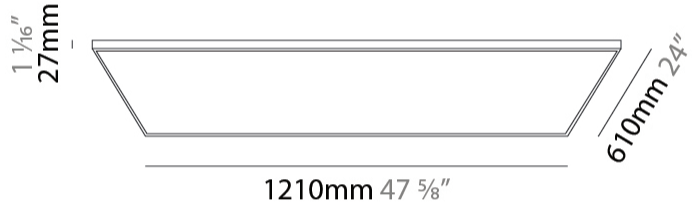

ELEGANT SURFACE

A52049- -

base number
Color   Finish
Temperature   Options

1. To build a product code in our configurator select the specify button on the base model # product page
2. To build a manual product code on this datasheet choose from the options listed below in blue font and add the suffix to the base model #

GENERAL

Series: Elegant
Brand: Ivela
Division: Architectural
Mounting Type: Surface
Mounting Location: Wall / Ceiling
Subcategory: Panels

PHYSICAL

Shape: Square
Length (mm): 1210
Length (in): 47 ⁵/₈
Width (mm): 610
Width (in): 1 ¹/₁₆
Height (mm): 27
Height (in): 1 ¹/₁₆
Light Distribution: Direct
Diffuser: PMMA - Opal
[Fixture Finish: WHI / BLK / GLD](#)
Fixture Material: Aluminum

ELECTRICAL

Lamp Type: LED
Input Wattage (W): 48
Dimming: Tri-Mode (Non-Dimming and Phase Dimming (120Vac only) and 0-10V Dimming)
Driver Included: No
Driver Location: Remote
Driver Type: Constant Voltage - Universal
Driver Class: Class 2
Input Voltage (V): 120 - 277
Output Voltage (V): 24

LED

[Color Temperature (°K): 2700 / 3000 / 4000](#)
Max. Delivered Lumen (lm): 3456 / 3600 / 3816
Nominal Lumen (lm): 5760 / 6000 / 6360
CRI: >93 CRI
Lamp Life (hrs): 50000

OPTICAL

RATINGS AND CERTIFICATIONS

Certified By: CSA Certified to UL and CSA Standards
IP rating: IP20

PROJECT	_____
TYPE	_____
SPECIFIER	_____
QUANTITY	_____
DATE	_____