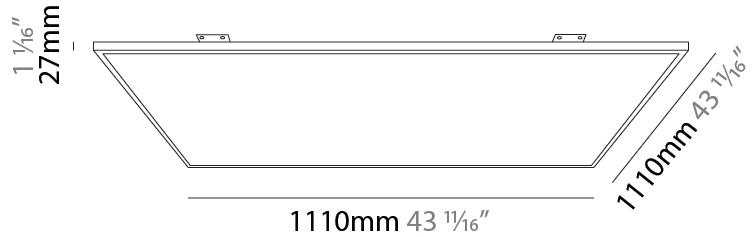

ELEGANT RECESSED

A56190- -

base number
Color   Finish
Temperature   Options

1. To build a product code in our configurator select the specify button on the base model # product page
2. To build a manual product code on this datasheet choose from the options listed below in blue font and add the suffix to the base model #

GENERAL

Series: Elegant
Brand: Ivela
Division: Architectural
Mounting Type: Recessed
Mounting Location: Ceiling
Subcategory: Panels

PHYSICAL

Shape: Square
Length (mm): 1110
Length (in): 43 ¹¹/₁₆
Width (mm): 1110
Width (in): 43 ¹¹/₁₆
Height (mm): 27
Height (in): 1 ¹/₁₆
Light Distribution: Direct
Diffuser: PMMA - Opal
Fixture Finish: WHI / BLK / GLD
Fixture Material: Aluminum

ELECTRICAL

Lamp Type: LED
Input Wattage (W): 80
Dimming: Tri-Mode (Non-Dimming and Phase Dimming (120Vac only) and 0-10V Dimming)
Driver Included: No
Driver Location: Remote
Driver Type: Constant Voltage - Universal
Driver Class: Class 2
Input Voltage (V): 120 - 277
Output Voltage (V): 24

LED

Color Temperature (°K): 2700 / 3000 / 4000
Max. Delivered Lumen (lm): 6336 / 6600 / 6996
Nominal Lumen (lm): 10560 / 11000 / 11660
CRI: >93 CRI
Lamp Life (hrs): 50000

OPTICAL

RATINGS AND CERTIFICATIONS

Certified By: CSA Certified to UL and CSA Standards
IP rating: IP20

PROJECT	_____
TYPE	_____
SPECIFIER	_____
QUANTITY	_____
DATE	_____