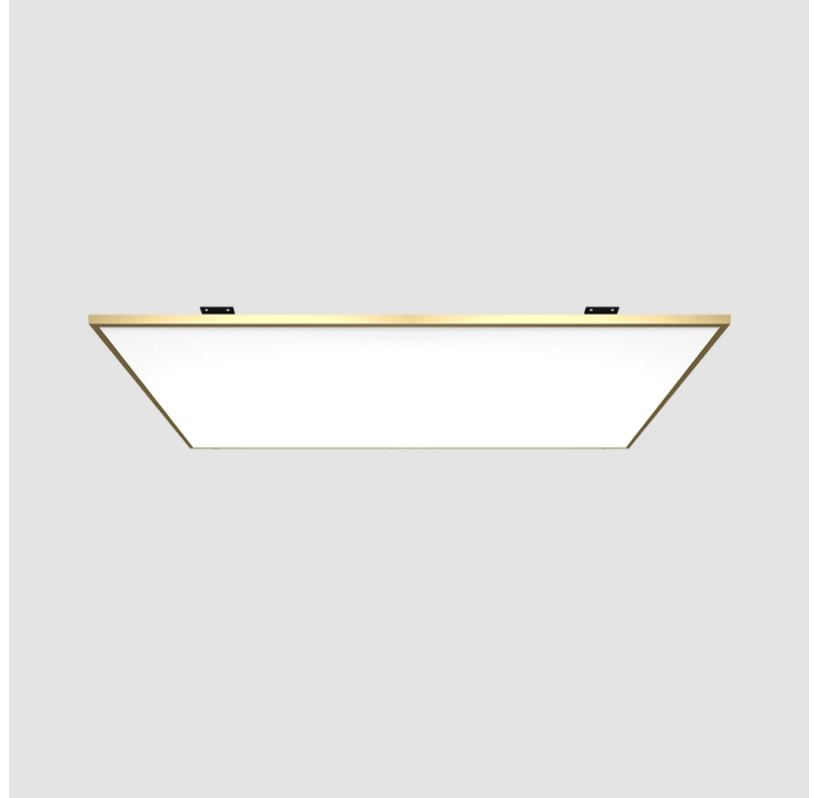

ELEGANT RECESSED

A56189- -

base number
Color   Temperature   Finish   Options

PROJECT
TYPE
SPECIFIER
QUANTITY
DATE

1. To build a product code in our configurator select the specify button on the base model # product page
2. To build a manual product code on this datasheet choose from the options listed below in blue font and add the suffix to the base model #

GENERAL

Series: Elegant
Brand: Ivela
Division: Architectural
Mounting Type: Recessed
Mounting Location: Ceiling
Subcategory: Panels

PHYSICAL

Shape: Square
Length (mm): 910
Length (in): 35 13/16
Width (mm): 910
Width (in): 35 13/16
Height (mm): 27
Height (in): 1 1/16
Light Distribution: Direct
Diffuser: PMMA - Opal
Fixture Finish: WHI / BLK / GLD
Fixture Material: Aluminum

ELECTRICAL

Lamp Type: LED
Input Wattage (W): 72
Dimming: Tri-Mode (Non-Dimming and Phase Dimming (120Vac only) and 0-10V Dimming)
Driver Included: No
Driver Location: Remote
Driver Type: Constant Voltage - Universal
Driver Class: Class 2
Input Voltage (V): 120 - 277
Output Voltage (V): 24

LED

Color Temperature (°K): 2700 / 3000 / 4000
Max. Delivered Lumen (lm): 5184 / 5400 / 5724
Nominal Lumen (lm): 8640 / 9000 / 9540
CRI: >93 CRI
Lamp Life (hrs): 50000

OPTICAL

RATINGS AND CERTIFICATIONS

Certified By: CSA Certified to UL and CSA Standards
IP rating: IP20