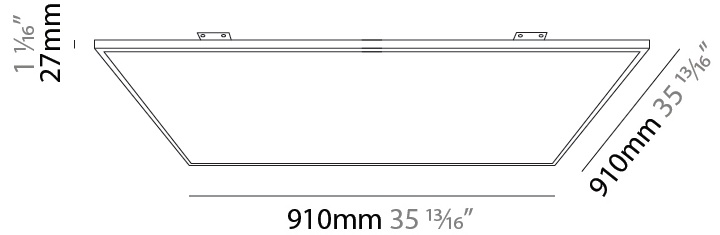

ELEGANT RECESSED

A56189- -

base number
Color   Temperature   Finish   Options

PROJECT
TYPE
SPECIFIER
QUANTITY
DATE

1. To build a product code in our configurator select the specify button on the base model # product page
2. To build a manual product code on this datasheet choose from the options listed below in blue font and add the suffix to the base model #

GENERAL

Series: Elegant
Brand: Ivela
Division: Architectural
Mounting Type: Recessed
Mounting Location: Ceiling
Subcategory: Panels

PHYSICAL

Shape: Square
Length (mm): 910
Length (in): 35 13/16
Width (mm): 910
Width (in): 35 13/16
Height (mm): 27
Height (in): 1 1/16
Light Distribution: Direct
Diffuser: PMMA - Opal
Fixture Finish: WHI / BLK / GLD
Fixture Material: Aluminum

ELECTRICAL

Lamp Type: LED
Input Wattage (W): 72
Dimming: Tri-Mode (Non-Dimming and Phase Dimming (120Vac only) and 0-10V Dimming)
Driver Included: No
Driver Location: Remote
Driver Type: Constant Voltage - Universal
Driver Class: Class 2
Input Voltage (V): 120 - 277
Output Voltage (V): 24

LED

Color Temperature (°K): 2700 / 3000 / 4000
Max. Delivered Lumen (lm): 5184 / 5400 / 5724
Nominal Lumen (lm): 8640 / 9000 / 9540
CRI: >93 CRI
Lamp Life (hrs): 50000

OPTICAL

RATINGS AND CERTIFICATIONS

Certified By: CSA Certified to UL and CSA Standards
IP rating: IP20