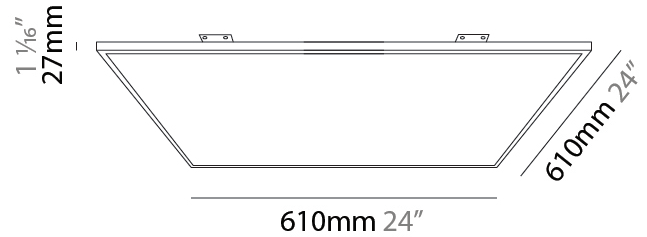

PROJECT	_____
TYPE	_____
SPECIFIER	_____
QUANTITY	_____
DATE	_____

ELEGANT RECESSED

A56188- _____ - _____

base number   Color   Finish
Temperature   Options

1. To build a product code in our configurator select the specify button on the base model # product page
2. To build a manual product code on this datasheet choose from the options listed below in blue font and add the suffix to the base model #

GENERAL

Series: Elegant
Brand: Ivela
Division: Architectural
Mounting Type: Recessed
Mounting Location: Ceiling
Subcategory: Panels

PHYSICAL

Shape: Square
Length (mm): 610
Length (in): 24
Width (mm): 610
Width (in): 24
Height (mm): 27
Height (in): 1 1/16
Light Distribution: Direct
Diffuser: PMMA - Opal
Fixture Finish: WHI / BLK / GLD
Fixture Material: Aluminum

ELECTRICAL

Lamp Type: LED
Input Wattage (W): 48
Dimming: Tri-Mode (Non-Dimming and Phase Dimming (120Vac only) and 0-10V Dimming)
Driver Included: No
Driver Location: Remote
Driver Type: Constant Voltage - Universal
Driver Class: Class 2
Input Voltage (V): 120 - 277
Output Voltage (V): 24

LED

Color Temperature (°K): 2700 / 3000 / 4000
Max. Delivered Lumen (lm): 3456 / 3600 / 3816
Nominal Lumen (lm): 5760 / 6000 / 6360
CRI: >93 CRI
Lamp Life (hrs): 50000

OPTICAL

RATINGS AND CERTIFICATIONS

Certified By: CSA Certified to UL and CSA Standards
IP rating: IP20