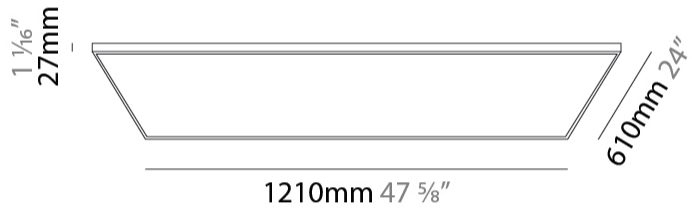

ELEGANT SURFACE

A52049- -

base number   Color   Finish
                    Temperature   Options

PROJECT
TYPE
SPECIFIER
QUANTITY
DATE

1. To build a product code in our configurator select the specify button on the base model # product page
2. To build a manual product code on this datasheet choose from the options listed below in blue font and add the suffix to the base model #

GENERAL

Series: Elegant
Brand: Ivela
Division: Architectural
Mounting Type: Surface
Mounting Location: Wall / Ceiling
Subcategory: Panels

PHYSICAL

Shape: Square
Length (mm): 1210
Length (in): 47 ⁵/₈
Width (mm): 610
Width (in): 1 ¹/₁₆
Height (mm): 27
Height (in): 1 ¹/₁₆
Light Distribution: Direct
Diffuser: PMMA - Opal
[Fixture Finish: WHI / BLK / GLD](#)
Fixture Material: Aluminum

ELECTRICAL

Lamp Type: LED
Input Wattage (W): 48
Dimming: Tri-Mode (Non-Dimming and Phase Dimming (120Vac only) and 0-10V Dimming)
Driver Included: No
Driver Location: Remote
Driver Type: Constant Voltage - Universal
Driver Class: Class 2
Input Voltage (V): 120 - 277
Output Voltage (V): 24

LED

[Color Temperature (°K): 2700 / 3000 / 4000](#)
Max. Delivered Lumen (lm): 3456 / 3600 / 3816
Nominal Lumen (lm): 5760 / 6000 / 6360
CRI: >93 CRI
Lamp Life (hrs): 50000

OPTICAL

RATINGS AND CERTIFICATIONS

Certified By: CSA Certified to UL and CSA Standards
IP rating: IP20