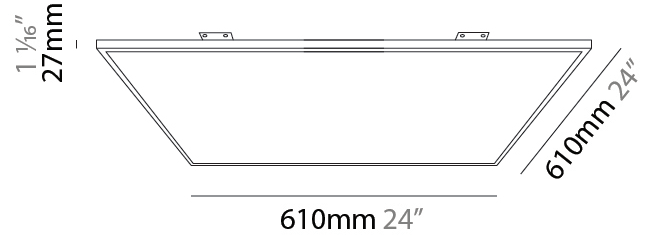

ELEGANT RECESSED

A56188- _____ - _____

base number   Color   Finish
Temperature   Options

PROJECT
TYPE
SPECIFIER
QUANTITY
DATE

1. To build a product code in our configurator select the specify button on the base model # product page
2. To build a manual product code on this datasheet choose from the options listed below in blue font and add the suffix to the base model #

GENERAL

Series: Elegant
Brand: Ivela
Division: Architectural
Mounting Type: Recessed
Mounting Location: Ceiling
Subcategory: Panels

PHYSICAL

Shape: Square
Length (mm): 610
Length (in): 24
Width (mm): 610
Width (in): 24
Height (mm): 27
Height (in): 1 1/16
Light Distribution: Direct
Diffuser: PMMA - Opal
Fixture Finish: WHI / BLK / GLD
Fixture Material: Aluminum

ELECTRICAL

Lamp Type: LED
Input Wattage (W): 48
Dimming: Tri-Mode (Non-Dimming and Phase Dimming (120Vac only) and 0-10V Dimming)
Driver Included: No
Driver Location: Remote
Driver Type: Constant Voltage - Universal
Driver Class: Class 2
Input Voltage (V): 120 - 277
Output Voltage (V): 24

LED

Color Temperature (°K): 2700 / 3000 / 4000
Max. Delivered Lumen (lm): 3456 / 3600 / 3816
Nominal Lumen (lm): 5760 / 6000 / 6360
CRI: >93 CRI
Lamp Life (hrs): 50000

OPTICAL

RATINGS AND CERTIFICATIONS

Certified By: CSA Certified to UL and CSA Standards
IP rating: IP20