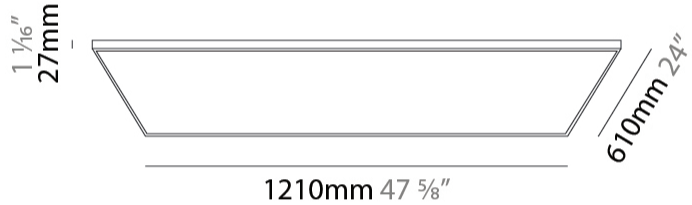

ELEGANT SURFACE

A52049- -

base number
Color   Finish
Temperature   Options

PROJECT _____
TYPE _____
SPECIFIER _____
QUANTITY _____
DATE _____

1. To build a product code in our configurator select the specify button on the base model # product page
2. To build a manual product code on this datasheet choose from the options listed below in blue font and add the suffix to the base model #

GENERAL

Series: Elegant
Brand: Ivela
Division: Architectural
Mounting Type: Surface
Mounting Location: Wall / Ceiling
Subcategory: Panels

PHYSICAL

Shape: Square
Length (mm): 1210
Length (in): 47 ⁵/₈
Width (mm): 610
Width (in): 1 ¹/₁₆
Height (mm): 27
Height (in): 1 ¹/₁₆
Light Distribution: Direct
Diffuser: PMMA - Opal
Fixture Finish: WHI / BLK / GLD
Fixture Material: Aluminum

ELECTRICAL

Lamp Type: LED
Input Wattage (W): 48
Dimming: Tri-Mode (Non-Dimming and Phase Dimming (120Vac only) and 0-10V Dimming)
Driver Included: No
Driver Location: Remote
Driver Type: Constant Voltage - Universal
Driver Class: Class 2
Input Voltage (V): 120 - 277
Output Voltage (V): 24

LED

Color Temperature (°K): 2700 / 3000 / 4000
Max. Delivered Lumen (lm): 3456 / 3600 / 3816
Nominal Lumen (lm): 5760 / 6000 / 6360
CRI: >93 CRI
Lamp Life (hrs): 50000

OPTICAL

RATINGS AND CERTIFICATIONS

Certified By: CSA Certified to UL and CSA Standards
IP rating: IP20