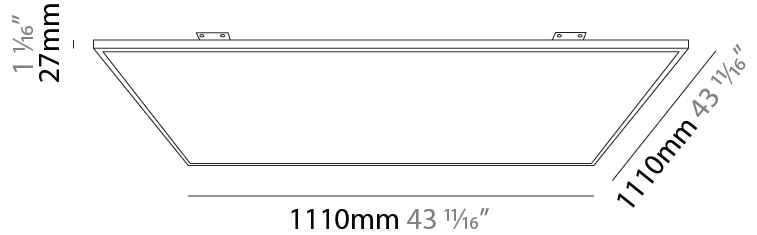

ELEGANT RECESSED

A56190-

base number
Color   Finish
Temperature   Options

1. To build a product code in our configurator select the specify button on the base model # product page
2. To build a manual product code on this datasheet choose from the options listed below in blue font and add the suffix to the base model #

GENERAL

Series: Elegant
Brand: Ivela
Division: Architectural
Mounting Type: Recessed
Mounting Location: Ceiling
Subcategory: Panels

PHYSICAL

Shape: Square
Length (mm): 1110
Length (in): 43 ¹¹/₁₆
Width (mm): 1110
Width (in): 43 ¹¹/₁₆
Height (mm): 27
Height (in): 1 ¹/₁₆
Light Distribution: Direct
Diffuser: PMMA - Opal
Fixture Finish: WHI / BLK / GLD
Fixture Material: Aluminum

ELECTRICAL

Lamp Type: LED
Input Wattage (W): 80
Dimming: Tri-Mode (Non-Dimming and Phase Dimming (120Vac only) and 0-10V Dimming)
Driver Included: No
Driver Location: Remote
Driver Type: Constant Voltage - Universal
Driver Class: Class 2
Input Voltage (V): 120 - 277
Output Voltage (V): 24

LED

Color Temperature (°K): 2700 / 3000 / 4000
Max. Delivered Lumen (lm): 6336 / 6600 / 6996
Nominal Lumen (lm): 10560 / 11000 / 11660
CRI: >93 CRI
Lamp Life (hrs): 50000

OPTICAL

RATINGS AND CERTIFICATIONS

Certified By: CSA Certified to UL and CSA Standards
IP rating: IP20

PROJECT
TYPE
SPECIFIER
QUANTITY
DATE