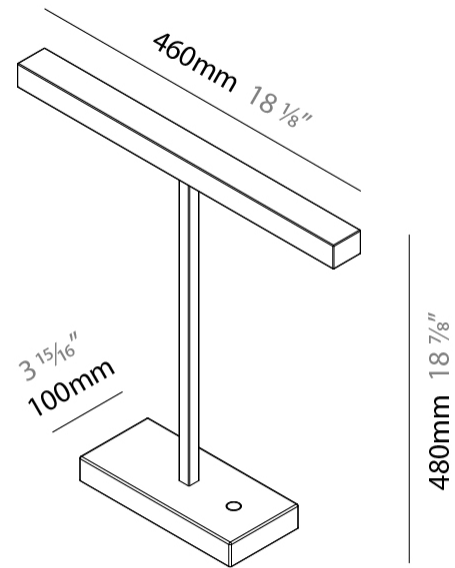

PROJECT
TYPE
SPECIFIER
QUANTITY
DATE

ELLE PORTABLE

D204002-

base number   Finish
Options

1. To build a product code in our configurator select the specify button on the base model # product page
2. To build a manual product code on this datasheet choose from the options listed below in blue font and add the suffix to the base model #

GENERAL

Series: Elle
Partner: Zaneen
Division: Design
Installation: Portable
Product Type: Table
Mounting Location: Table
Light Distribution: Direct

PHYSICAL

Shape: Square
Length (mm): 460
Length (in): 18 7/8
Width (mm): 100
Width (in): 3 15/16
Height (mm): 480
Height (in): 18 7/8
Diffuser: Acrylic Bi-Satin
Fixture Finish: MBK / MWH / MCB
Fixture Material: Aluminum

ELECTRICAL

Lamp Type: LED
Input Wattage (W): 9
Total Output Wattage (W): 6
Dimming: Touch Dimming
Driver Included: Yes
Driver Location: Inline Transformer Plug
Driver Class: Class 2
Input Voltage (V): 120 - 277
Output Voltage (V): 24

LED

Color Temperature (°K): 3000
Max. Delivered Lumen (lm): 460
CRI: >90 CRI
Lamp Life (hrs): 50000

OPTICAL

RATINGS AND CERTIFICATIONS

Certified By: Certified for North American Standards
IP rating: IP20