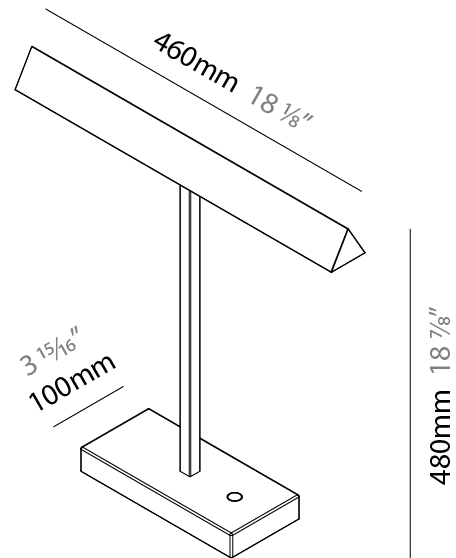

PROJECT	_____
TYPE	_____
SPECIFIER	_____
QUANTITY	_____
DATE	_____

ELLE PORTABLE

D204000-

base number   Finish
Options

1. To build a product code in our configurator select the specify button on the base model # product page
2. To build a manual product code on this datasheet choose from the options listed below in blue font and add the suffix to the base model #

GENERAL

Series: Elle _____
Partner: Zaneen _____
Division: Design _____
Installation: Portable _____
Product Type: Table _____
Mounting Location: Table _____
Light Distribution: Direct _____

PHYSICAL

Shape: Abstract _____
Length (mm): 460 _____
Length (in): 18 1/8 _____
Width (mm): 100 _____
Width (in): 3 15/16 _____
Height (mm): 480 _____
Height (in): 18 7/8 _____
Diffuser: Acrylic Bi-Satin _____
Fixture Finish: MBK / MWH / MCB _____
Fixture Material: Aluminum _____

ELECTRICAL

Lamp Type: LED _____
Input Wattage (W): 9 _____
Total Output Wattage (W): 6 _____
Dimming: Touch Dimming _____
Driver Included: Yes _____
Driver Location: Inline Transformer Plug _____
Driver Class: Class 2 _____
Input Voltage (V): 120 - 277 _____
Output Voltage (V): 24 _____

LED

Color Temperature (°K): 3000 _____
Max. Delivered Lumen (lm): 460 _____
CRI: >90 CRI _____
Lamp Life (hrs): 50000 _____

OPTICAL

RATINGS AND CERTIFICATIONS

Certified By: Certified for North American Standards _____
IP rating: IP20 _____