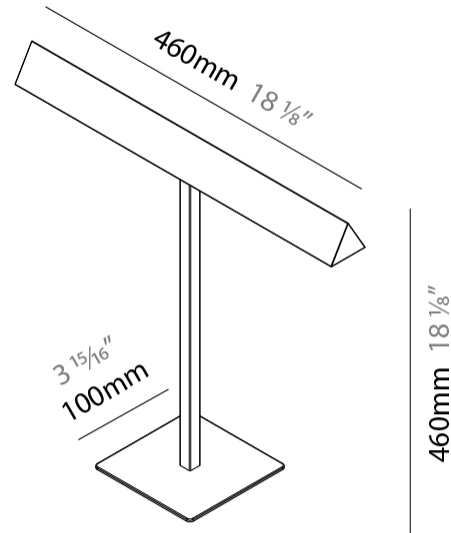

PROJECT
TYPE
SPECIFIER
QUANTITY
DATE

ELLE PORTABLE

D204001-

base number Finish
Options

1. To build a product code in our configurator select the specify button on the base model # product page
2. To build a manual product code on this datasheet choose from the options listed below in blue font and add the suffix to the base model #

GENERAL

Series: Elle
Partner: Zaneen
Division: Design
Installation: Portable
Product Type: Table
Mounting Location: Table
Light Distribution: Direct

PHYSICAL

Shape: Abstract
Length (mm): 460
Length (in): 18 1/8
Width (mm): 100
Width (in): 3 15/16
Height (mm): 460
Height (in): 18 1/8
Diffuser: Acrylic Bi-Satin
Fixture Finish: MBK / MWH / MCB
Fixture Material: Aluminum

ELECTRICAL

Lamp Type: LED
Input Wattage (W): 9
Total Output Wattage (W): 6
Dimming: Touch Dimming
Driver Included: Yes
Driver Location: Inline Transformer Plug
Driver Class: Class 2
Input Voltage (V): 120 - 277
Output Voltage (V): 24

LED

Color Temperature (°K): 3000
Max. Delivered Lumen (lm): 460
CRI: >90 CRI
Lamp Life (hrs): 50000

OPTICAL

RATINGS AND CERTIFICATIONS

Certified By: Certified for North American Standards
IP rating: IP20