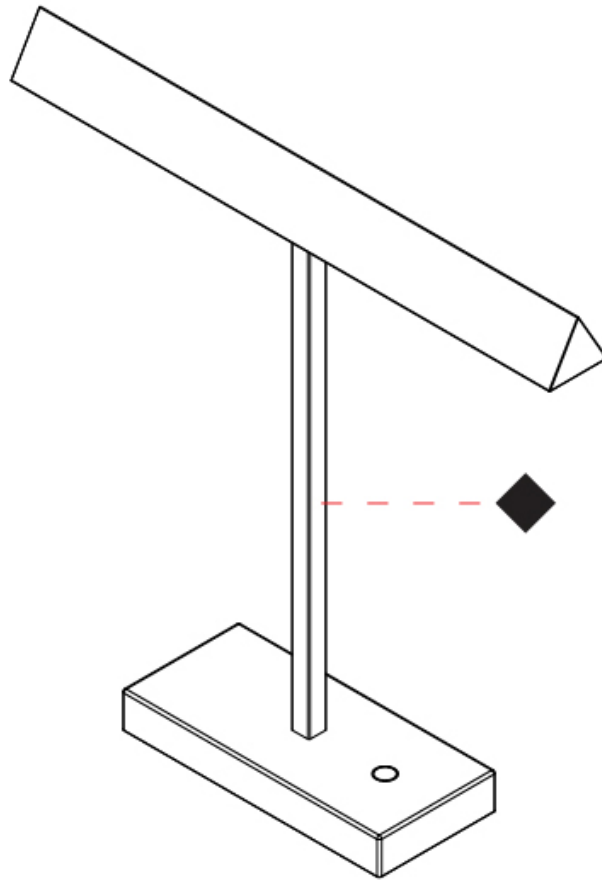

D204000-

PROJECT

TYPE

SPECIFIER

QUANTITY

DATE

D