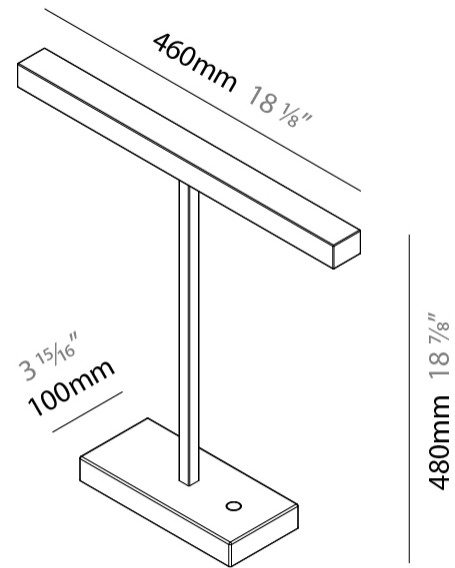

PROJECT	
TYPE	
SPECIFIER	
QUANTITY	
DATE	

ELLE PORTABLE

D204002-

base number Finish
Options

1. To build a product code in our configurator select the specify button on the base model # product page
2. To build a manual product code on this datasheet choose from the options listed below in blue font and add the suffix to the base model #

GENERAL

Series: Elle
Brand: Zaneen
Division: Design
Mounting Type: Portable
Mounting Location: Table
Subcategory: Task

PHYSICAL

Shape: Square
Length (mm): 460
Length (in): 18 1/8
Width (mm): 100
Width (in): 3 15/16
Height (mm): 480
Height (in): 18 7/8
Light Distribution: Direct
Diffuser: Acrylic Bi-Satin
Fixture Finish: MBK / MWH / MCB
Fixture Material: Aluminum

ELECTRICAL

Lamp Type: LED
Input Wattage (W): 6
Dimming: Touch Dimming
Driver Included: Yes
Driver Location: Inline Transformer Plug
Driver Class: Class 2
Input Voltage (V): 120 - 277
Output Voltage (V): 24

LED

Color Temperature (°K): 3000
CRI: >90 CRI
Lamp Life (hrs): 50000

OPTICAL

RATINGS AND CERTIFICATIONS

Certified By: Certified for North American Standards
IP rating: IP20