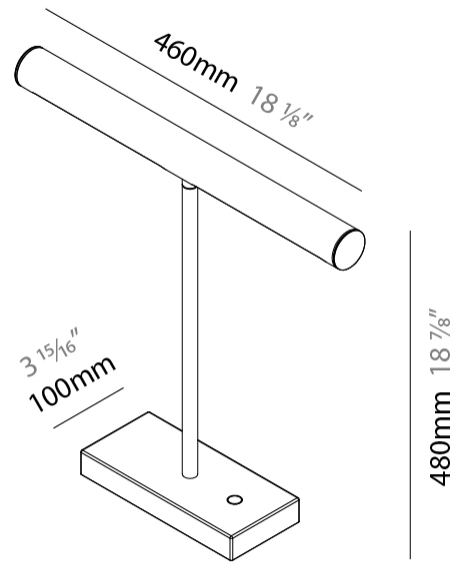

PROJECT	
TYPE	
SPECIFIER	
QUANTITY	
DATE	

ELLE PORTABLE

D204004-

base number Finish
Options

1. To build a product code in our configurator select the specify button on the base model # product page
2. To build a manual product code on this datasheet choose from the options listed below in blue font and add the suffix to the base model #

GENERAL

Series: Elle
Brand: Zaneen
Division: Design
Mounting Type: Portable
Mounting Location: Table
Subcategory: Task

PHYSICAL

Shape: Cylinder
Length (mm): 460
Length (in): 18 1/8
Width (mm): 100
Width (in): 3 15/16
Height (mm): 480
Height (in): 18 7/8
Light Distribution: Direct
Diffuser: Acrylic Bi-Satin
Fixture Finish: MBK / MWH / MCB
Fixture Material: Aluminum

ELECTRICAL

Lamp Type: LED
Input Wattage (W): 6
Dimming: Touch Dimming
Driver Included: Yes
Driver Location: Inline Transformer Plug
Driver Class: Class 2
Input Voltage (V): 120 - 277
Output Voltage (V): 24

LED

Color Temperature (°K): 3000
CRI: >90 CRI
Lamp Life (hrs): 50000

OPTICAL

RATINGS AND CERTIFICATIONS

Certified By: Certified for North American Standards
IP rating: IP20