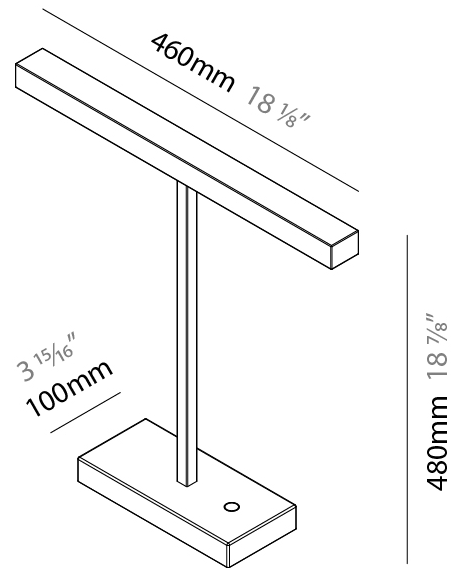

PROJECT	
TYPE	
SPECIFIER	
QUANTITY	
DATE	

ELLE PORTABLE

D204002-

base number   Finish
Options

1. To build a product code in our configurator select the specify button on the base model # product page
2. To build a manual product code on this datasheet choose from the options listed below in blue font and add the suffix to the base model #

GENERAL

Series: Elle
Partner: Zaneen
Division: Design
Installation: Portable
Product Type: Table
Mounting Location: Table
Light Distribution: Direct

PHYSICAL

Shape: Square
Length (mm): 460
Length (in): 18 7/8
Width (mm): 100
Width (in): 3 15/16
Height (mm): 480
Height (in): 18 7/8
Diffuser: Acrylic Bi-Satin
Fixture Finish: MBK / MWH / MCB
Fixture Material: Aluminum

ELECTRICAL

Lamp Type: LED
Input Wattage (W): 9
Total Output Wattage (W): 6
Dimming: Touch Dimming
Driver Included: Yes
Driver Location: Inline Transformer Plug
Driver Class: Class 2
Input Voltage (V): 120 - 277
Output Voltage (V): 24

LED

Color Temperature (°K): 3000
Max. Delivered Lumen (lm): 460
CRI: >90 CRI
Lamp Life (hrs): 50000

OPTICAL

RATINGS AND CERTIFICATIONS

Certified By: Certified for North American Standards
IP rating: IP20