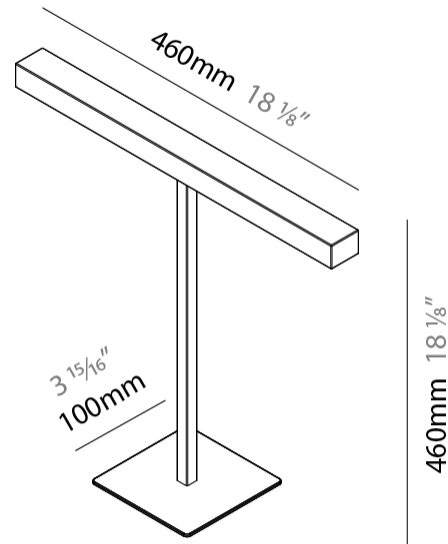

PROJECT	_____
TYPE	_____
SPECIFIER	_____
QUANTITY	_____
DATE	_____

ELLE PORTABLE

D204003-

base number   Finish
Options

1. To build a product code in our configurator select the specify button on the base model # product page
2. To build a manual product code on this datasheet choose from the options listed below in blue font and add the suffix to the base model #

GENERAL

Series: Elle
Partner: Zaneen
Division: Design
Installation: Portable
Product Type: Table
Mounting Location: Table
Light Distribution: Direct

PHYSICAL

Shape: Square
Length (mm): 460
Length (in): 18 1/8
Width (mm): 100
Width (in): 3 15/16
Height (mm): 460
Height (in): 18 1/8
Diffuser: Acrylic Bi-Satin
Fixture Finish: MBK / MWH / MCB
Fixture Material: Aluminum

ELECTRICAL

Lamp Type: LED
Input Wattage (W): 9
Total Output Wattage (W): 6
Dimming: Touch Dimming
Driver Included: Yes
Driver Location: Inline Transformer Plug
Driver Class: Class 2
Input Voltage (V): 120 - 277
Output Voltage (V): 24

LED

Color Temperature (°K): 3000
Max. Delivered Lumen (lm): 460
CRI: >90 CRI
Lamp Life (hrs): 50000

OPTICAL

RATINGS AND CERTIFICATIONS

Certified By: Certified for North American Standards
IP rating: IP20