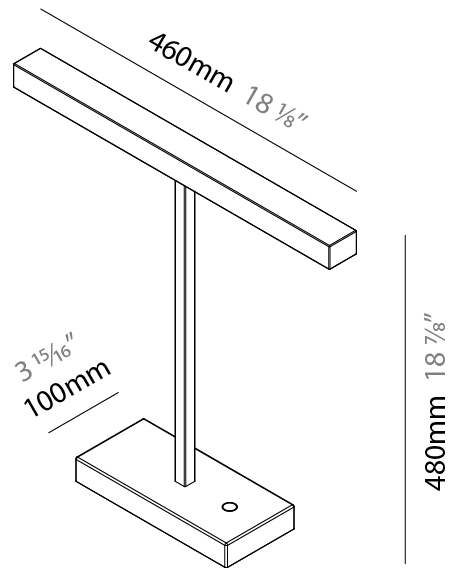

PROJECT	_____
TYPE	_____
SPECIFIER	_____
QUANTITY	_____
DATE	_____

ELLE PORTABLE

D204002-

base number   Finish
Options

1. To build a product code in our configurator select the specify button on the base model # product page
2. To build a manual product code on this datasheet choose from the options listed below in blue font and add the suffix to the base model #

GENERAL

Series: Elle
Partner: Zaneen
Division: Design
Installation: Portable
Product Type: Table
Mounting Location: Table
Light Distribution: Direct

PHYSICAL

Shape: Square
Length (mm): 460
Length (in): 18 1/8
Width (mm): 100
Width (in): 3 15/16
Height (mm): 480
Height (in): 18 7/8
Diffuser: Acrylic Bi-Satin
Fixture Finish: MBK / MWH / MCB
Fixture Material: Aluminum

ELECTRICAL

Lamp Type: LED
Input Wattage (W): 9
Total Output Wattage (W): 6
Dimming: Touch Dimming
Driver Included: Yes
Driver Location: Inline Transformer Plug
Driver Class: Class 2
Input Voltage (V): 120 - 277
Output Voltage (V): 24

LED

Color Temperature (°K): 3000
Max. Delivered Lumen (lm): 460
CRI: >90 CRI
Lamp Life (hrs): 50000

OPTICAL

RATINGS AND CERTIFICATIONS

Certified By: Certified for North American Standards
IP rating: IP20