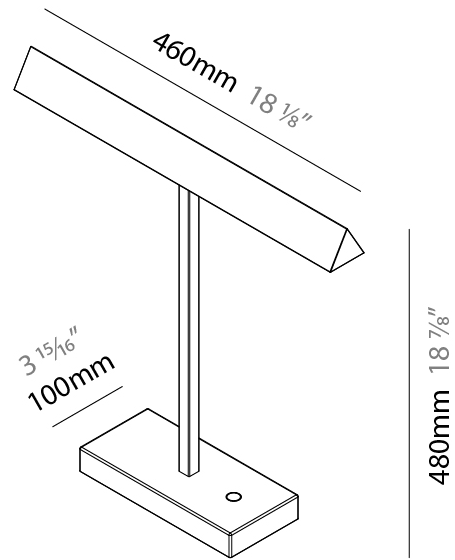

PROJECT	
TYPE	
SPECIFIER	
QUANTITY	
DATE	

ELLE PORTABLE

D204000-

base number   Finish
Options

1. To build a product code in our configurator select the specify button on the base model # product page
2. To build a manual product code on this datasheet choose from the options listed below in blue font and add the suffix to the base model #

GENERAL

Series: Elle
Brand: Zaneen
Division: Design
Mounting Type: Portable
Mounting Location: Table
Subcategory: Task

PHYSICAL

Shape: Abstract
Length (mm): 460
Length (in): 18 7/8
Width (mm): 100
Width (in): 3 15/16
Height (mm): 480
Height (in): 18 7/8
Light Distribution: Direct
Diffuser: Acrylic Bi-Satin
Fixture Finish: MBK / MWH / MCB
Fixture Material: Aluminum

ELECTRICAL

Lamp Type: LED
Input Wattage (W): 6
Dimming: Touch Dimming
Driver Included: Yes
Driver Location: Inline Transformer Plug
Driver Class: Class 2
Input Voltage (V): 120 - 277
Output Voltage (V): 24

LED

Color Temperature (°K): 3000
CRI: >90 CRI
Lamp Life (hrs): 50000

OPTICAL

RATINGS AND CERTIFICATIONS

Certified By: Certified for North American Standards
IP rating: IP20