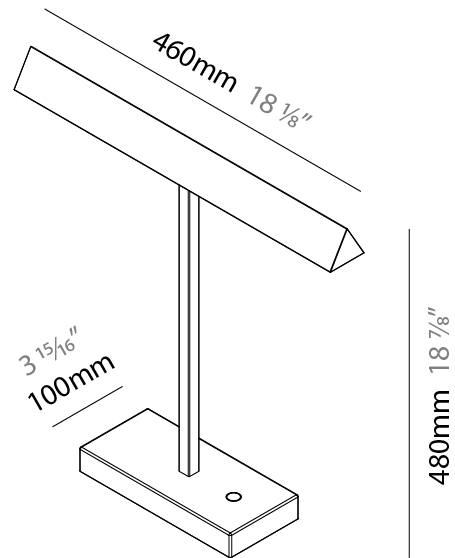

PROJECT	
TYPE	
SPECIFIER	
QUANTITY	
DATE	

ELLE PORTABLE

D204000-

base number   Finish
Options

1. To build a product code in our configurator select the specify button on the base model # product page
2. To build a manual product code on this datasheet choose from the options listed below in blue font and add the suffix to the base model #

GENERAL

Series: Elle
Partner: Zaneen
Division: Design
Installation: Portable
Product Type: Table
Mounting Location: Table
Light Distribution: Direct

PHYSICAL

Shape: Abstract
Length (mm): 460
Length (in): 18 1/8
Width (mm): 100
Width (in): 3 15/16
Height (mm): 480
Height (in): 18 7/8
Diffuser: Acrylic Bi-Satin
Fixture Finish: MBK / MWH / MCB
Fixture Material: Aluminum

ELECTRICAL

Lamp Type: LED
Input Wattage (W): 9
Total Output Wattage (W): 6
Dimming: Touch Dimming
Driver Included: Yes
Driver Location: Inline Transformer Plug
Driver Class: Class 2
Input Voltage (V): 120 - 277
Output Voltage (V): 24

LED

Color Temperature (°K): 3000
Max. Delivered Lumen (lm): 460
CRI: >90 CRI
Lamp Life (hrs): 50000

OPTICAL

RATINGS AND CERTIFICATIONS

Certified By: Certified for North American Standards
IP rating: IP20