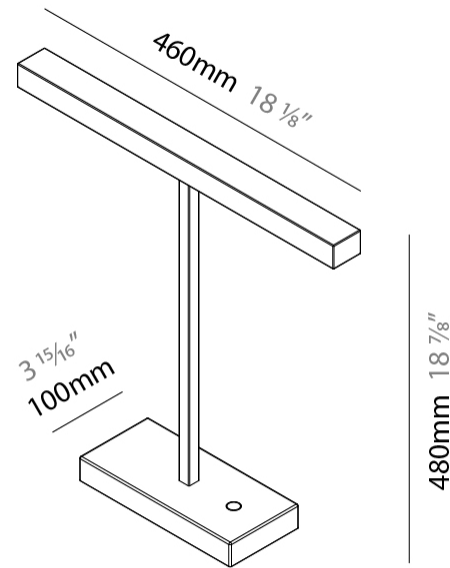

PROJECT	
TYPE	
SPECIFIER	
QUANTITY	
DATE	

ELLE PORTABLE

D204002-

base number   Finish
Options

1. To build a product code in our configurator select the specify button on the base model # product page
2. To build a manual product code on this datasheet choose from the options listed below in blue font and add the suffix to the base model #

GENERAL

Series: Elle
Partner: Zaneen
Division: Design
Installation: Portable
Product Type: Table
Mounting Location: Table
Light Distribution: Direct

PHYSICAL

Shape: Square
Length (mm): 460
Length (in): 18 7/8
Width (mm): 100
Width (in): 3 15/16
Height (mm): 480
Height (in): 18 7/8
Diffuser: Acrylic Bi-Satin
Fixture Finish: MBK / MWH / MCB
Fixture Material: Aluminum

ELECTRICAL

Lamp Type: LED
Input Wattage (W): 9
Total Output Wattage (W): 6
Dimming: Touch Dimming
Driver Included: Yes
Driver Location: Inline Transformer Plug
Driver Class: Class 2
Input Voltage (V): 120 - 277
Output Voltage (V): 24

LED

Color Temperature (°K): 3000
Max. Delivered Lumen (lm): 460
CRI: >90 CRI
Lamp Life (hrs): 50000

OPTICAL

RATINGS AND CERTIFICATIONS

Certified By: Certified for North American Standards
IP rating: IP20