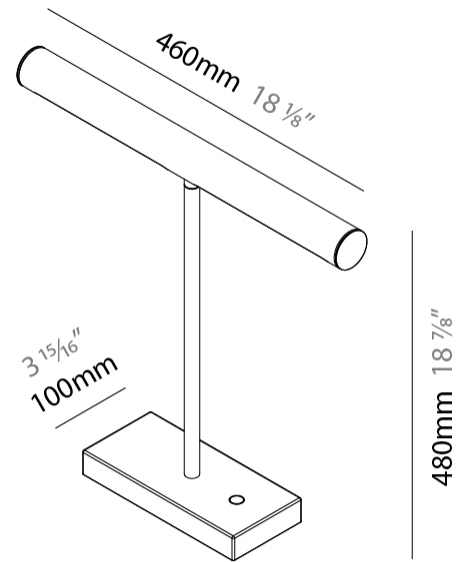

PROJECT	_____
TYPE	_____
SPECIFIER	_____
QUANTITY	_____
DATE	_____

ELLE PORTABLE

D204004-

base number   Finish
Options

1. To build a product code in our configurator select the specify button on the base model # product page
2. To build a manual product code on this datasheet choose from the options listed below in blue font and add the suffix to the base model #

GENERAL

Series: Elle
Partner: Zaneen
Division: Design
Installation: Portable
Product Type: Table
Mounting Location: Table
Light Distribution: Direct

PHYSICAL

Shape: Cylinder
Length (mm): 460
Length (in): 18 7/8
Width (mm): 100
Width (in): 3 15/16
Height (mm): 480
Height (in): 18 7/8
Diffuser: Acrylic Bi-Satin
Fixture Finish: MBK / MWH / MCB
Fixture Material: Aluminum

ELECTRICAL

Lamp Type: LED
Input Wattage (W): 9
Total Output Wattage (W): 6
Dimming: Touch Dimming
Driver Included: Yes
Driver Location: Inline Transformer Plug
Driver Class: Class 2
Input Voltage (V): 120 - 277
Output Voltage (V): 24

LED

Color Temperature (°K): 3000
Max. Delivered Lumen (lm): 460
CRI: >90 CRI
Lamp Life (hrs): 50000

OPTICAL

RATINGS AND CERTIFICATIONS

Certified By: Certified for North American Standards
IP rating: IP20