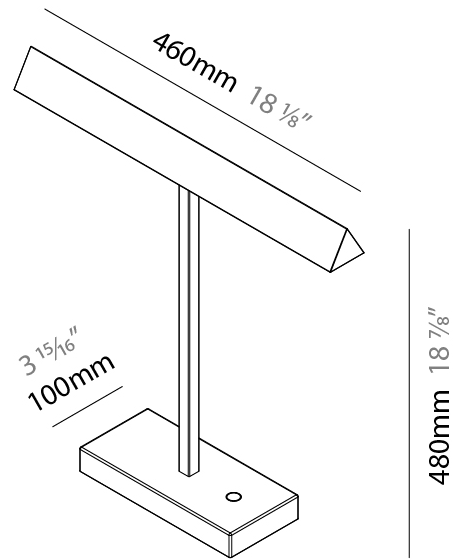

PROJECT	_____
TYPE	_____
SPECIFIER	_____
QUANTITY	_____
DATE	_____

ELLE PORTABLE

D204000-

base number   Finish
Options

1. To build a product code in our configurator select the specify button on the base model # product page
2. To build a manual product code on this datasheet choose from the options listed below in blue font and add the suffix to the base model #

GENERAL

Series: Elle
Partner: Zaneen
Division: Design
Installation: Portable
Product Type: Table
Mounting Location: Table
Light Distribution: Direct

PHYSICAL

Shape: Abstract
Length (mm): 460
Length (in): 18 1/8
Width (mm): 100
Width (in): 3 15/16
Height (mm): 480
Height (in): 18 7/8
Diffuser: Acrylic Bi-Satin
Fixture Finish: MBK / MWH / MCB
Fixture Material: Aluminum

ELECTRICAL

Lamp Type: LED
Input Wattage (W): 9
Total Output Wattage (W): 6
Dimming: Touch Dimming
Driver Included: Yes
Driver Location: Inline Transformer Plug
Driver Class: Class 2
Input Voltage (V): 120 - 277
Output Voltage (V): 24

LED

Color Temperature (°K): 3000
Max. Delivered Lumen (lm): 460
CRI: >90 CRI
Lamp Life (hrs): 50000

OPTICAL

RATINGS AND CERTIFICATIONS

Certified By: Certified for North American Standards
IP rating: IP20