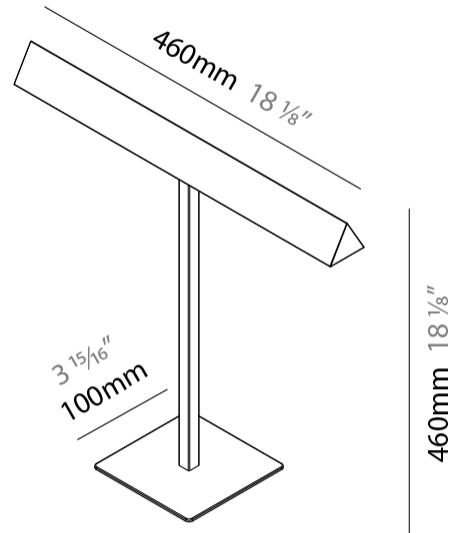

PROJECT	_____
TYPE	_____
SPECIFIER	_____
QUANTITY	_____
DATE	_____

ELLE PORTABLE

D204001-

base number   Finish
Options

1. To build a product code in our configurator select the specify button on the base model # product page
2. To build a manual product code on this datasheet choose from the options listed below in blue font and add the suffix to the base model #

GENERAL

Series: Elle
Partner: Zaneen
Division: Design
Installation: Portable
Product Type: Table
Mounting Location: Table
Light Distribution: Direct

PHYSICAL

Shape: Abstract
Length (mm): 460
Length (in): 18 1/8
Width (mm): 100
Width (in): 3 15/16
Height (mm): 460
Height (in): 18 1/8
Diffuser: Acrylic Bi-Satin
Fixture Finish: MBK / MWH / MCB
Fixture Material: Aluminum

ELECTRICAL

Lamp Type: LED
Input Wattage (W): 9
Total Output Wattage (W): 6
Dimming: Touch Dimming
Driver Included: Yes
Driver Location: Inline Transformer Plug
Driver Class: Class 2
Input Voltage (V): 120 - 277
Output Voltage (V): 24

LED

Color Temperature (°K): 3000
Max. Delivered Lumen (lm): 460
CRI: >90 CRI
Lamp Life (hrs): 50000

OPTICAL

RATINGS AND CERTIFICATIONS

Certified By: Certified for North American Standards
IP rating: IP20