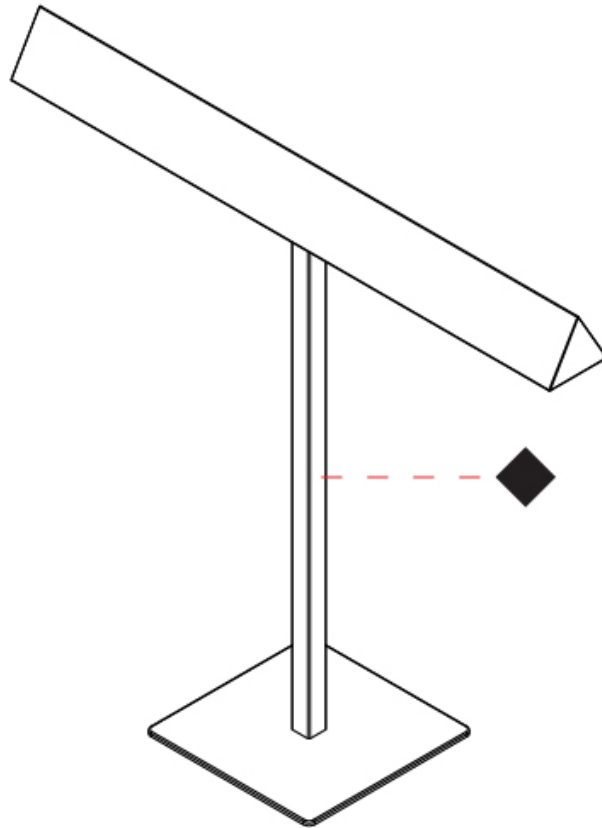

D204001-

PROJECT

TYPE

SPECIFIER

QUANTITY

DATE

D