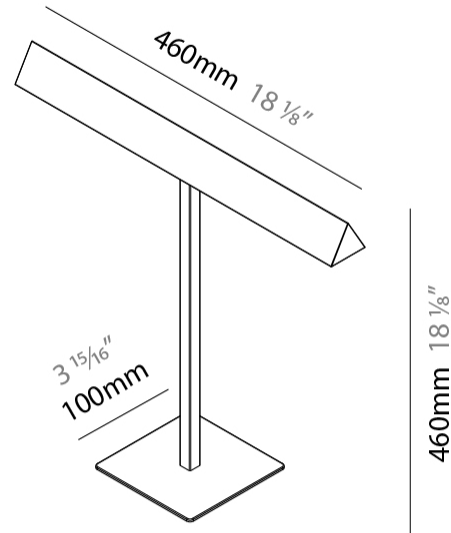

PROJECT
TYPE
SPECIFIER
QUANTITY
DATE

ELLE PORTABLE

D204001-

base number Finish
Options

1. To build a product code in our configurator select the specify button on the base model # product page
2. To build a manual product code on this datasheet choose from the options listed below in blue font and add the suffix to the base model #

GENERAL

Series: Elle
Brand: Zaneen
Division: Design
Mounting Type: Portable
Mounting Location: Table
Subcategory: Task

PHYSICAL

Shape: Abstract
Length (mm): 460
Length (in): 18 1/8
Width (mm): 100
Width (in): 3 15/16
Height (mm): 460
Height (in): 18 1/8
Light Distribution: Direct
Diffuser: Acrylic Bi-Satin
Fixture Finish: MBK / MWH / MCB
Fixture Material: Aluminum

ELECTRICAL

Lamp Type: LED
Input Wattage (W): 6
Dimming: Touch Dimming
Driver Included: Yes
Driver Location: Inline Transformer Plug
Driver Class: Class 2
Input Voltage (V): 120 - 277
Output Voltage (V): 24

LED

Color Temperature (°K): 3000
CRI: >90 CRI
Lamp Life (hrs): 50000

OPTICAL

RATINGS AND CERTIFICATIONS

Certified By: Certified for North American Standards
IP rating: IP20