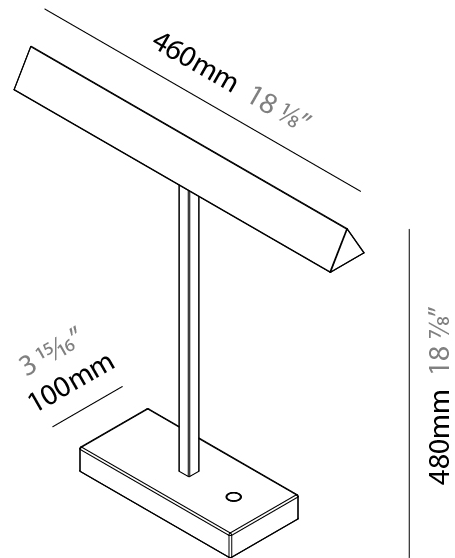

PROJECT	
TYPE	
SPECIFIER	
QUANTITY	
DATE	

ELLE PORTABLE

D204000-

base number   Finish
Options

1. To build a product code in our configurator select the specify button on the base model # product page
2. To build a manual product code on this datasheet choose from the options listed below in blue font and add the suffix to the base model #

GENERAL

Series: Elle
Brand: Zaneen
Division: Design
Mounting Type: Portable
Mounting Location: Table
Subcategory: Task

PHYSICAL

Shape: Abstract
Length (mm): 460
Length (in): 18 1/8
Width (mm): 100
Width (in): 3 15/16
Height (mm): 480
Height (in): 18 7/8
Light Distribution: Direct
Diffuser: Acrylic Bi-Satin
Fixture Finish: MBK / MWH / MCB
Fixture Material: Aluminum

ELECTRICAL

Lamp Type: LED
Input Wattage (W): 6
Dimming: Touch Dimming
Driver Included: Yes
Driver Location: Inline Transformer Plug
Driver Class: Class 2
Input Voltage (V): 120 - 277
Output Voltage (V): 24

LED

Color Temperature (°K): 3000
CRI: >90 CRI
Lamp Life (hrs): 50000

OPTICAL

RATINGS AND CERTIFICATIONS

Certified By: Certified for North American Standards
IP rating: IP20