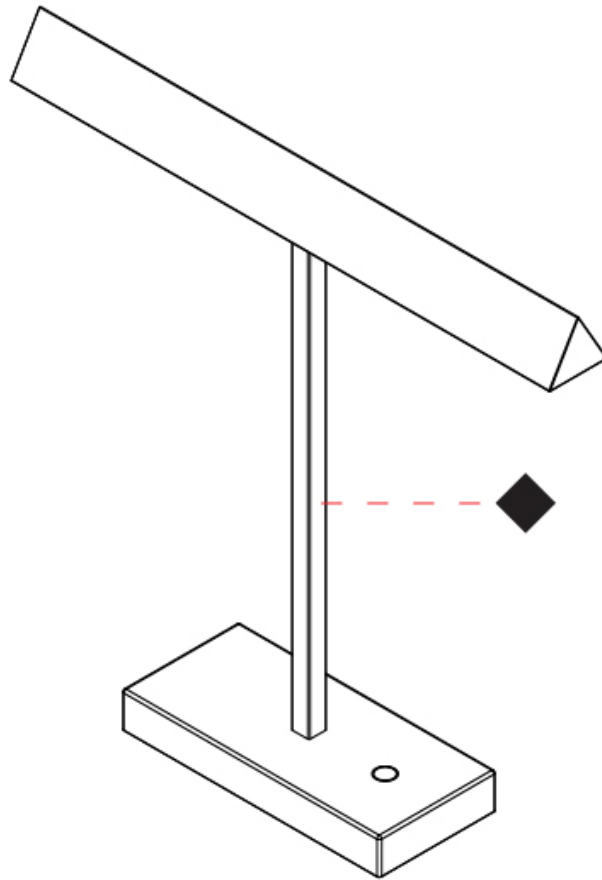

D204000-

PROJECT	_____
TYPE	_____
SPECIFIER	_____
QUANTITY	_____
DATE	_____