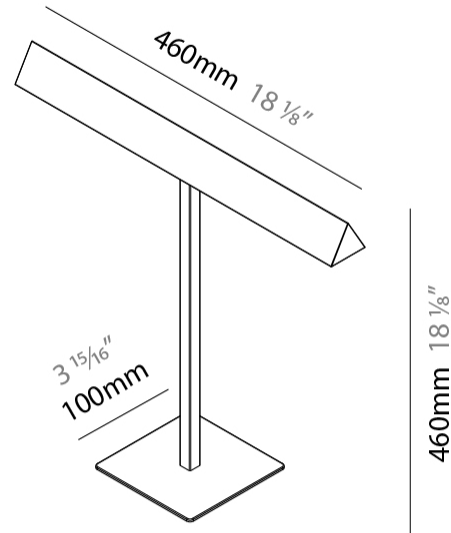

PROJECT _____
TYPE _____
SPECIFIER _____
QUANTITY _____
DATE _____

ELLE PORTABLE

D204001-

base number _____
Finish _____
Options _____

1. To build a product code in our configurator select the specify button on the base model # product page
2. To build a manual product code on this datasheet choose from the options listed below in blue font and add the suffix to the base model #

GENERAL

Series: Elle _____
Brand: Zaneen _____
Division: Design _____
Mounting Type: Portable _____
Mounting Location: Table _____
Subcategory: Task _____

PHYSICAL

Shape: Abstract _____
Length (mm): 460 _____
Length (in): 18 1/8 _____
Width (mm): 100 _____
Width (in): 3 15/16 _____
Height (mm): 460 _____
Height (in): 18 1/8 _____
Light Distribution: Direct _____
Diffuser: Acrylic Bi-Satin _____
Fixture Finish: MBK / MWH / MCB _____
Fixture Material: Aluminum _____

ELECTRICAL

Lamp Type: LED _____
Input Wattage (W): 6 _____
Dimming: Touch Dimming _____
Driver Included: Yes _____
Driver Location: Inline Transformer Plug _____
Driver Class: Class 2 _____
Input Voltage (V): 120 - 277 _____
Output Voltage (V): 24 _____

LED

Color Temperature (°K): 3000 _____
CRI: >90 CRI _____
Lamp Life (hrs): 50000 _____

OPTICAL

RATINGS AND CERTIFICATIONS

Certified By: Certified for North American Standards _____
IP rating: IP20 _____