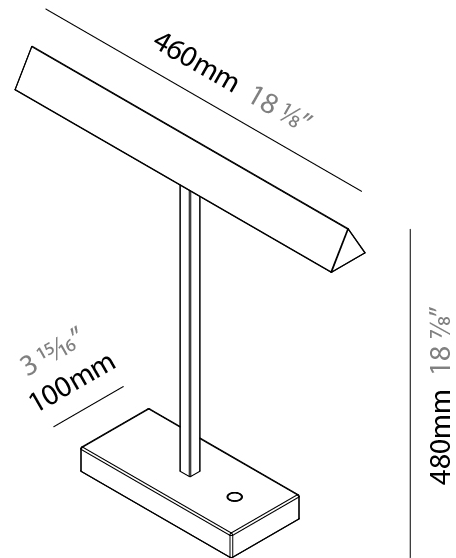

PROJECT	_____
TYPE	_____
SPECIFIER	_____
QUANTITY	_____
DATE	_____

ELLE PORTABLE

D204000-

base number   Finish
Options

1. To build a product code in our configurator select the specify button on the base model # product page
2. To build a manual product code on this datasheet choose from the options listed below in blue font and add the suffix to the base model #

GENERAL

Series: Elle _____
Brand: Zaneen _____
Division: Design _____
Mounting Type: Portable _____
Mounting Location: Table _____
Subcategory: Task _____

PHYSICAL

Shape: Abstract _____
Length (mm): 460 _____
Length (in): 18 ¹/₈ _____
Width (mm): 100 _____
Width (in): 3 ¹⁵/₁₆ _____
Height (mm): 480 _____
Height (in): 18 ⁷/₈ _____
Light Distribution: Direct _____
Diffuser: Acrylic Bi-Satin _____
Fixture Finish: MBK / MWH / MCB _____
Fixture Material: Aluminum _____

ELECTRICAL

Lamp Type: LED _____
Input Wattage (W): 6 _____
Dimming: Touch Dimming _____
Driver Included: Yes _____
Driver Location: Inline Transformer Plug _____
Driver Class: Class 2 _____
Input Voltage (V): 120 - 277 _____
Output Voltage (V): 24 _____

LED

Color Temperature (°K): 3000 _____
CRI: >90 CRI _____
Lamp Life (hrs): 50000 _____

OPTICAL

RATINGS AND CERTIFICATIONS

Certified By: Certified for North American Standards _____
IP rating: IP20 _____