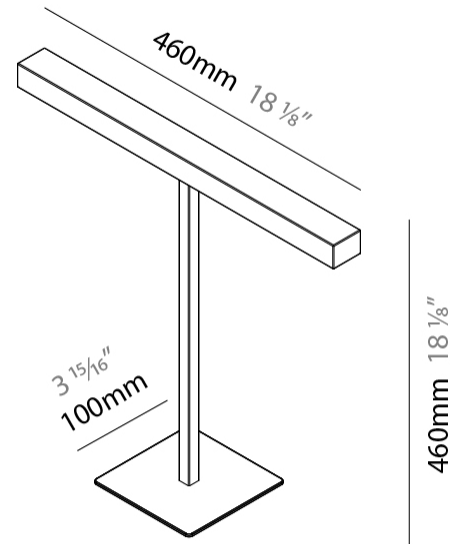

PROJECT	_____
TYPE	_____
SPECIFIER	_____
QUANTITY	_____
DATE	_____

ELLE PORTABLE

D204003-

base number   Finish
Options

1. To build a product code in our configurator select the specify button on the base model # product page
2. To build a manual product code on this datasheet choose from the options listed below in blue font and add the suffix to the base model #

GENERAL

Series: Elle _____
Brand: Zaneen _____
Division: Design _____
Mounting Type: Portable _____
Mounting Location: Table _____
Subcategory: Task _____

PHYSICAL

Shape: Square _____
Length (mm): 460 _____
Length (in): 18 1/8 _____
Width (mm): 100 _____
Width (in): 3 15/16 _____
Height (mm): 460 _____
Height (in): 18 1/8 _____
Light Distribution: Direct _____
Diffuser: Acrylic Bi-Satin _____
Fixture Finish: [MBK](#) / [MWH](#) / [MCB](#) _____
Fixture Material: Aluminum _____

ELECTRICAL

Lamp Type: LED _____
Input Wattage (W): 6 _____
Dimming: Touch Dimming _____
Driver Included: Yes _____
Driver Location: Inline Transformer Plug _____
Driver Class: Class 2 _____
Input Voltage (V): 120 - 277 _____
Output Voltage (V): 24 _____

LED

Color Temperature (°K): 3000 _____
CRI: >90 CRI _____
Lamp Life (hrs): 50000 _____

OPTICAL

RATINGS AND CERTIFICATIONS

Certified By: Certified for North American Standards _____
IP rating: IP20 _____