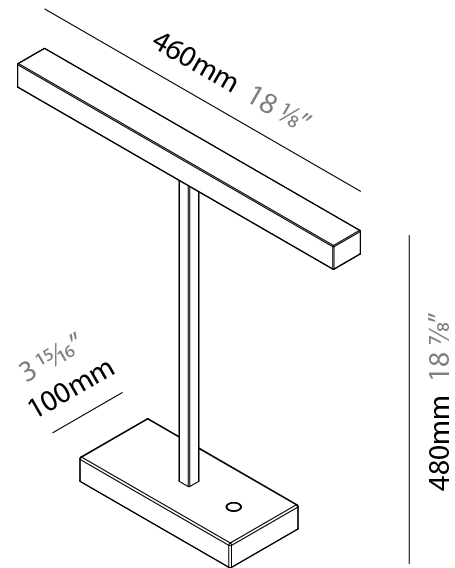

PROJECT	
TYPE	
SPECIFIER	
QUANTITY	
DATE	

ELLE PORTABLE

D204002-

base number   Finish
Options

1. To build a product code in our configurator select the specify button on the base model # product page
2. To build a manual product code on this datasheet choose from the options listed below in blue font and add the suffix to the base model #

GENERAL

Series: Elle
Brand: Zaneen
Division: Design
Mounting Type: Portable
Mounting Location: Table
Subcategory: Task

PHYSICAL

Shape: Square
Length (mm): 460
Length (in): 18 ¹/₈
Width (mm): 100
Width (in): 3 ¹⁵/₁₆
Height (mm): 480
Height (in): 18 ⁷/₈
Light Distribution: Direct
Diffuser: Acrylic Bi-Satin
Fixture Finish: MBK / MWH / MCB
Fixture Material: Aluminum

ELECTRICAL

Lamp Type: LED
Input Wattage (W): 6
Dimming: Touch Dimming
Driver Included: Yes
Driver Location: Inline Transformer Plug
Driver Class: Class 2
Input Voltage (V): 120 - 277
Output Voltage (V): 24

LED

Color Temperature (°K): 3000
CRI: >90 CRI
Lamp Life (hrs): 50000

OPTICAL

RATINGS AND CERTIFICATIONS

Certified By: Certified for North American Standards
IP rating: IP20