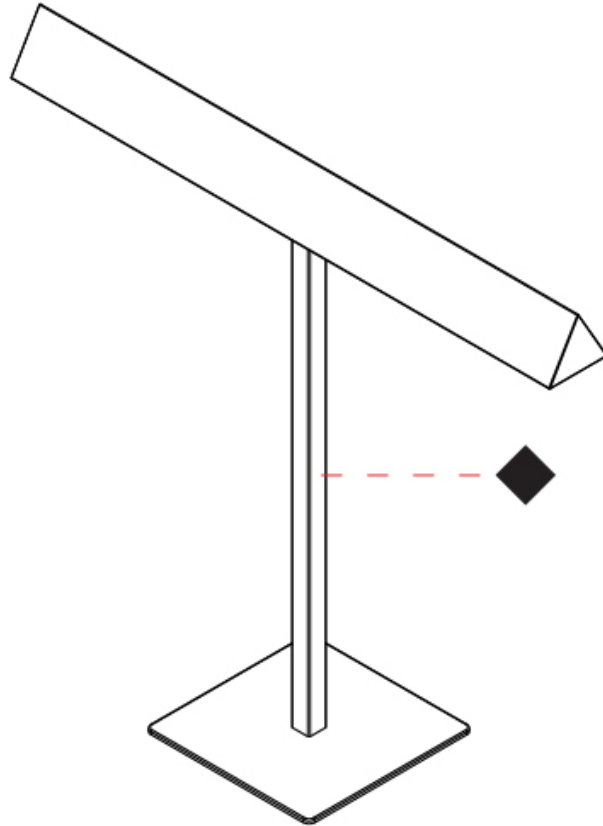

D204001-

PROJECT

TYPE

SPECIFIER

QUANTITY

DATE

D