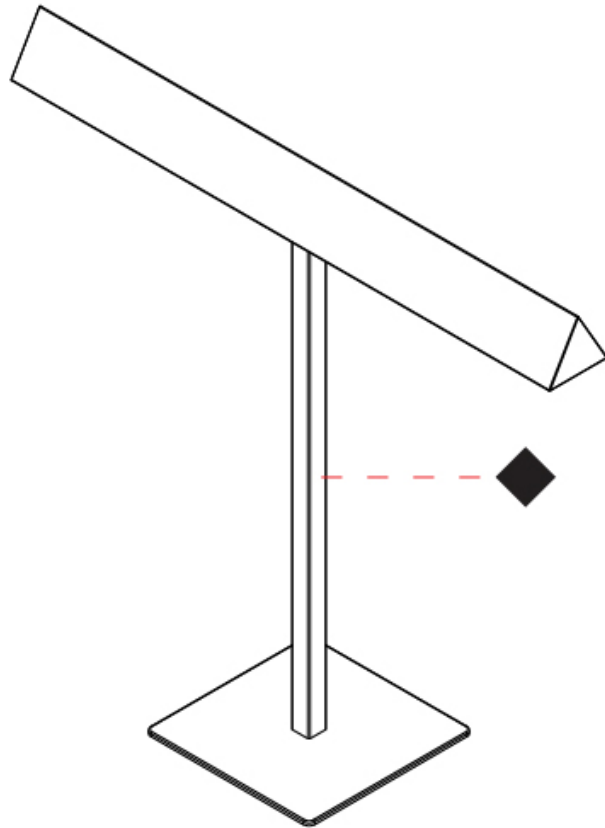

D204001-

PROJECT	_____
TYPE	_____
SPECIFIER	_____
QUANTITY	_____
DATE	_____