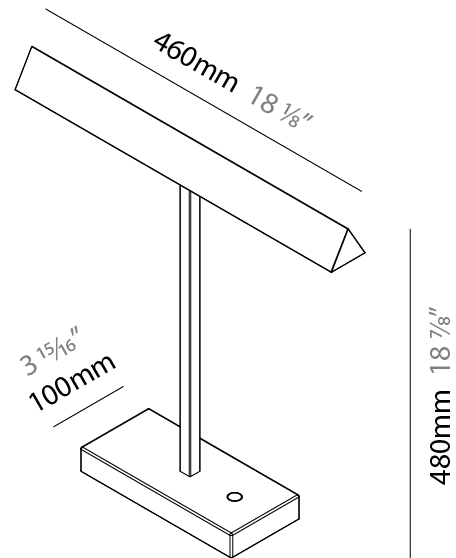

PROJECT	
TYPE	
SPECIFIER	
QUANTITY	
DATE	

ELLE PORTABLE

D204000-

base number   Finish
Options

1. To build a product code in our configurator select the specify button on the base model # product page
2. To build a manual product code on this datasheet choose from the options listed below in blue font and add the suffix to the base model #

GENERAL

Series: Elle
Partner: Zaneen
Division: Design
Installation: Portable
Product Type: Table
Mounting Location: Table
Light Distribution: Direct

PHYSICAL

Shape: Abstract
Length (mm): 460
Length (in): 18 1/8
Width (mm): 100
Width (in): 3 15/16
Height (mm): 480
Height (in): 18 7/8
Diffuser: Acrylic Bi-Satin
Fixture Finish: MBK / MWH / MCB
Fixture Material: Aluminum

ELECTRICAL

Lamp Type: LED
Input Wattage (W): 9
Total Output Wattage (W): 6
Dimming: Touch Dimming
Driver Included: Yes
Driver Location: Inline Transformer Plug
Driver Class: Class 2
Input Voltage (V): 120 - 277
Output Voltage (V): 24

LED

Color Temperature (°K): 3000
Max. Delivered Lumen (lm): 460
CRI: >90 CRI
Lamp Life (hrs): 50000

OPTICAL

RATINGS AND CERTIFICATIONS

Certified By: Certified for North American Standards
IP rating: IP20