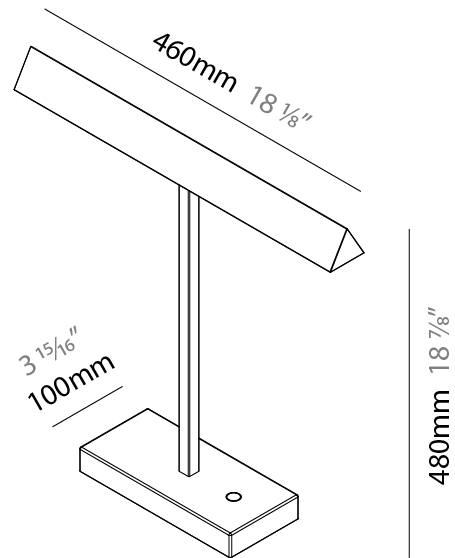

#### PHYSICAL

Shape: Abstract \_\_\_\_\_  
 Length (mm): 460 \_\_\_\_\_  
 Length (in): 18 1/8 \_\_\_\_\_  
 Width (mm): 100 \_\_\_\_\_  
 Width (in): 3 15/16 \_\_\_\_\_  
 Height (mm): 480 \_\_\_\_\_  
 Height (in): 18 7/8 \_\_\_\_\_  
 Diffuser: Acrylic Bi-Satin \_\_\_\_\_  
 Fixture Finish: MBK / MWH / MCB \_\_\_\_\_  
 Fixture Material: Aluminum \_\_\_\_\_

#### PHYSICAL

Shape: Square  
 Length (mm): 460  
 Length (in): 18 7/8  
 Width (mm): 100  
 Width (in): 3 15/16  
 Height (mm): 480  
 Height (in): 18 7/8  
 Diffuser: Acrylic Bi-Satin  
 Fixture Finish: MBK / MWH / MCB  
 Fixture Material: Aluminum