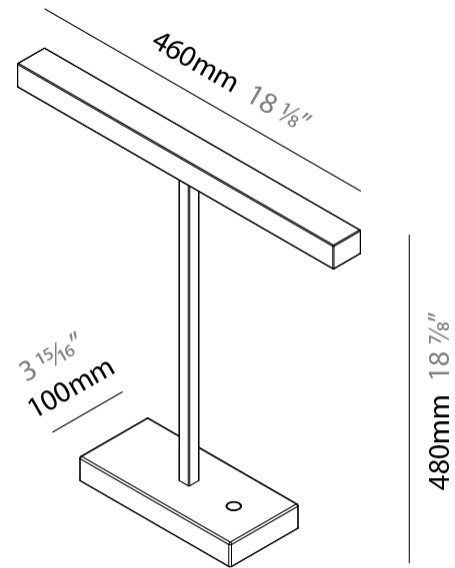

PROJECT	
TYPE	
SPECIFIER	
QUANTITY	
DATE	

ELLE PORTABLE

D204002-

base number   Finish
Options

1. To build a product code in our configurator select the specify button on the base model # product page
2. To build a manual product code on this datasheet choose from the options listed below in blue font and add the suffix to the base model #

GENERAL

Series: Elle
Partner: Zaneen
Division: Design
Installation: Portable
Product Type: Table
Mounting Location: Table
Light Distribution: Direct

PHYSICAL

Shape: Square
Length (mm): 460
Length (in): 18 7/8
Width (mm): 100
Width (in): 3 15/16
Height (mm): 480
Height (in): 18 7/8
Diffuser: Acrylic Bi-Satin
Fixture Finish: MBK / MWH / MCB
Fixture Material: Aluminum

ELECTRICAL

Lamp Type: LED
Input Wattage (W): 9
Total Output Wattage (W): 6
Dimming: Touch Dimming
Driver Included: Yes
Driver Location: Inline Transformer Plug
Driver Class: Class 2
Input Voltage (V): 120 - 277
Output Voltage (V): 24

LED

Color Temperature (°K): 3000
Max. Delivered Lumen (lm): 460
CRI: >90 CRI
Lamp Life (hrs): 50000

OPTICAL

RATINGS AND CERTIFICATIONS

Certified By: Certified for North American Standards
IP rating: IP20