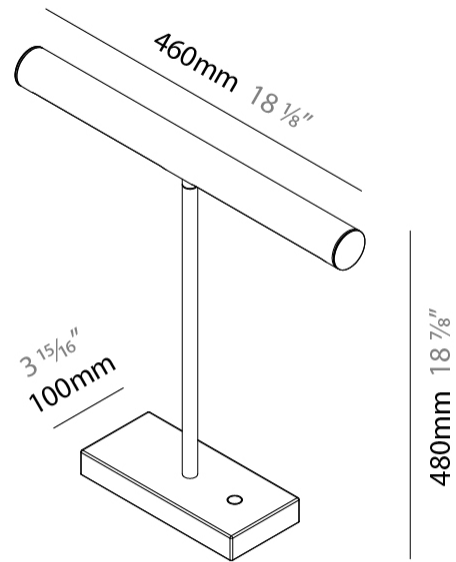

#### PHYSICAL

Shape: Square  
 Length (mm): 460  
 Length (in): 18 7/8  
 Width (mm): 100  
 Width (in): 3 15/16  
 Height (mm): 480  
 Height (in): 18 7/8  
 Diffuser: Acrylic Bi-Satin  
 Fixture Finish: MBK / MWH / MCB  
 Fixture Material: Aluminum

#### PHYSICAL

Shape: Cylinder  
 Length (mm): 460  
 Length (in): 18 7/8  
 Width (mm): 100  
 Width (in): 3 15/16  
 Height (mm): 480  
 Height (in): 18 7/8  
 Diffuser: Acrylic Bi-Satin  
 Fixture Finish: MBK / MWH / MCB  
 Fixture Material: Aluminum