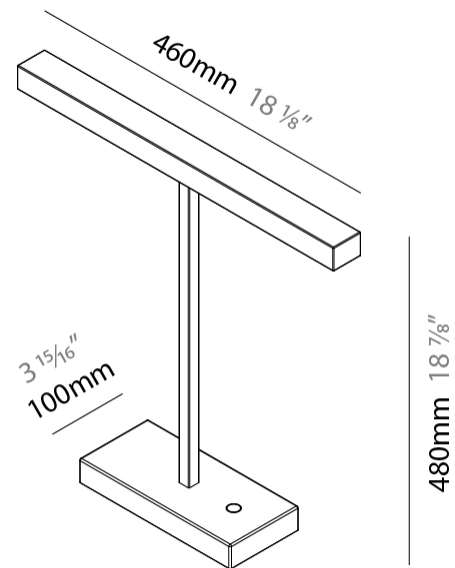

PROJECT	
TYPE	
SPECIFIER	
QUANTITY	
DATE	

ELLE PORTABLE

D204002-

base number   Finish
Options

1. To build a product code in our configurator select the specify button on the base model # product page
2. To build a manual product code on this datasheet choose from the options listed below in blue font and add the suffix to the base model #

GENERAL

Series: Elle
Partner: Zaneen
Division: Design
Installation: Portable
Product Type: Table
Mounting Location: Table
Light Distribution: Direct

PHYSICAL

Shape: Square
Length (mm): 460
Length (in): 18 7/8
Width (mm): 100
Width (in): 3 15/16
Height (mm): 480
Height (in): 18 7/8
Diffuser: Acrylic Bi-Satin
Fixture Finish: MBK / MWH / MCB
Fixture Material: Aluminum

ELECTRICAL

Lamp Type: LED
Input Wattage (W): 9
Total Output Wattage (W): 6
Dimming: Touch Dimming
Driver Included: Yes
Driver Location: Inline Transformer Plug
Driver Class: Class 2
Input Voltage (V): 120 - 277
Output Voltage (V): 24

LED

Color Temperature (°K): 3000
Max. Delivered Lumen (lm): 460
CRI: >90 CRI
Lamp Life (hrs): 50000

OPTICAL

RATINGS AND CERTIFICATIONS

Certified By: Certified for North American Standards
IP rating: IP20