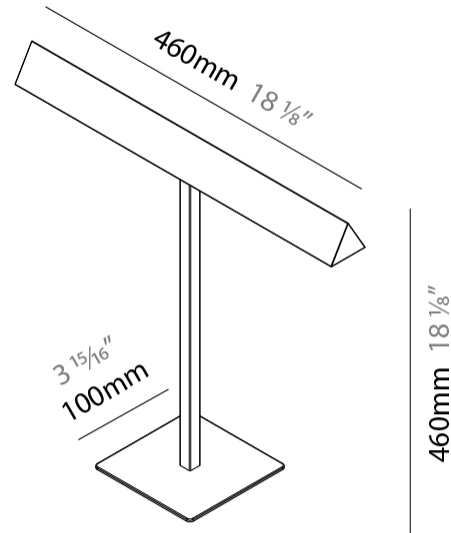

PROJECT	_____
TYPE	_____
SPECIFIER	_____
QUANTITY	_____
DATE	_____

ELLE PORTABLE

D204001-

base number   Finish
Options

1. To build a product code in our configurator select the specify button on the base model # product page
2. To build a manual product code on this datasheet choose from the options listed below in blue font and add the suffix to the base model #

GENERAL

Series: Elle
Partner: Zaneen
Division: Design
Installation: Portable
Product Type: Table
Mounting Location: Table
Light Distribution: Direct

PHYSICAL

Shape: Abstract
Length (mm): 460
Length (in): 18 1/8
Width (mm): 100
Width (in): 3 15/16
Height (mm): 460
Height (in): 18 1/8
Diffuser: Acrylic Bi-Satin
Fixture Finish: MBK / MWH / MCB
Fixture Material: Aluminum

ELECTRICAL

Lamp Type: LED
Input Wattage (W): 9
Total Output Wattage (W): 6
Dimming: Touch Dimming
Driver Included: Yes
Driver Location: Inline Transformer Plug
Driver Class: Class 2
Input Voltage (V): 120 - 277
Output Voltage (V): 24

LED

Color Temperature (°K): 3000
Max. Delivered Lumen (lm): 460
CRI: >90 CRI
Lamp Life (hrs): 50000

OPTICAL

RATINGS AND CERTIFICATIONS

Certified By: Certified for North American Standards
IP rating: IP20