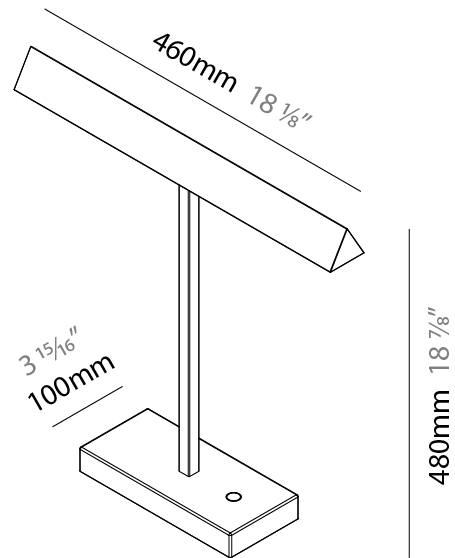

PROJECT	_____
TYPE	_____
SPECIFIER	_____
QUANTITY	_____
DATE	_____

ELLE PORTABLE

D204000-

base number   Finish
Options

1. To build a product code in our configurator select the specify button on the base model # product page
2. To build a manual product code on this datasheet choose from the options listed below in blue font and add the suffix to the base model #

GENERAL

Series: Elle
Partner: Zaneen
Division: Design
Installation: Portable
Product Type: Table
Mounting Location: Table
Light Distribution: Direct

PHYSICAL

Shape: Abstract
Length (mm): 460
Length (in): 18 1/8
Width (mm): 100
Width (in): 3 15/16
Height (mm): 480
Height (in): 18 7/8
Diffuser: Acrylic Bi-Satin
Fixture Finish: MBK / MWH / MCB
Fixture Material: Aluminum

ELECTRICAL

Lamp Type: LED
Input Wattage (W): 9
Total Output Wattage (W): 6
Dimming: Touch Dimming
Driver Included: Yes
Driver Location: Inline Transformer Plug
Driver Class: Class 2
Input Voltage (V): 120 - 277
Output Voltage (V): 24

LED

Color Temperature (°K): 3000
Max. Delivered Lumen (lm): 460
CRI: >90 CRI
Lamp Life (hrs): 50000

OPTICAL

RATINGS AND CERTIFICATIONS

Certified By: Certified for North American Standards
IP rating: IP20