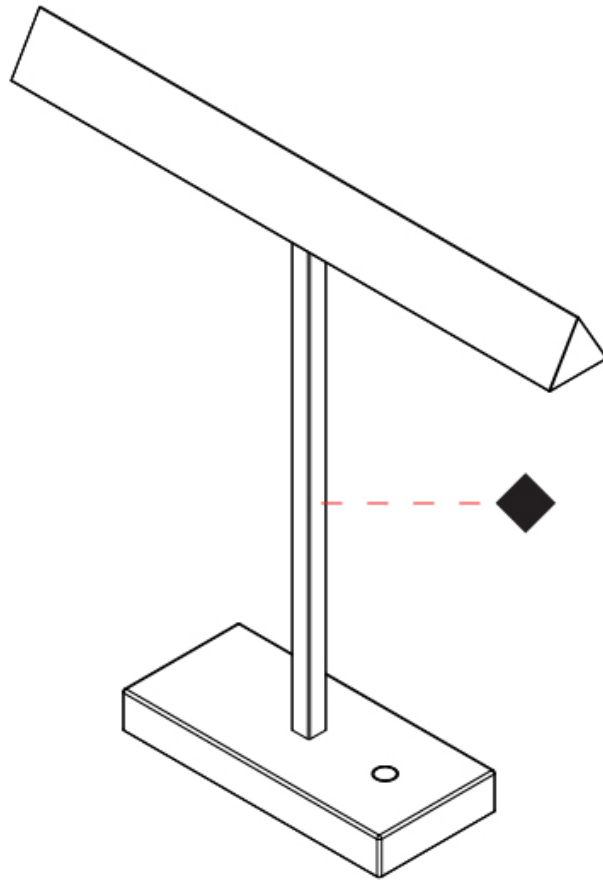

PROJECT	_____
TYPE	_____
SPECIFIER	_____
QUANTITY	_____
DATE	_____