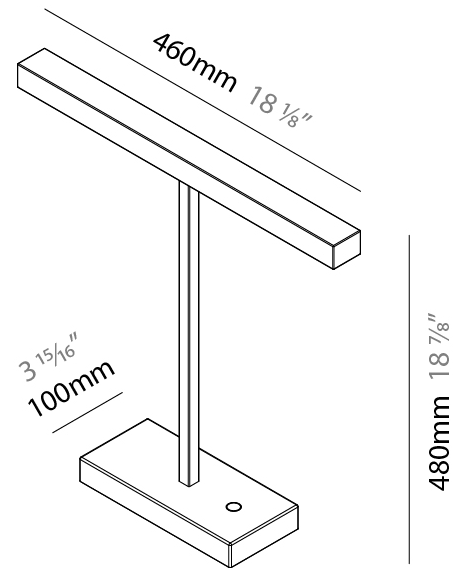

PROJECT	
TYPE	
SPECIFIER	
QUANTITY	
DATE	

ELLE PORTABLE

D204002-

base number   Finish
Options

1. To build a product code in our configurator select the specify button on the base model # product page
2. To build a manual product code on this datasheet choose from the options listed below in blue font and add the suffix to the base model #

GENERAL

Series: Elle
Partner: Zaneen
Division: Design
Installation: Portable
Product Type: Table
Mounting Location: Table
Light Distribution: Direct

PHYSICAL

Shape: Square
Length (mm): 460
Length (in): 18 7/8
Width (mm): 100
Width (in): 3 15/16
Height (mm): 480
Height (in): 18 7/8
Diffuser: Acrylic Bi-Satin
Fixture Finish: MBK / MWH / MCB
Fixture Material: Aluminum

ELECTRICAL

Lamp Type: LED
Input Wattage (W): 9
Total Output Wattage (W): 6
Dimming: Touch Dimming
Driver Included: Yes
Driver Location: Inline Transformer Plug
Driver Class: Class 2
Input Voltage (V): 120 - 277
Output Voltage (V): 24

LED

Color Temperature (°K): 3000
Max. Delivered Lumen (lm): 460
CRI: >90 CRI
Lamp Life (hrs): 50000

OPTICAL

RATINGS AND CERTIFICATIONS

Certified By: Certified for North American Standards
IP rating: IP20