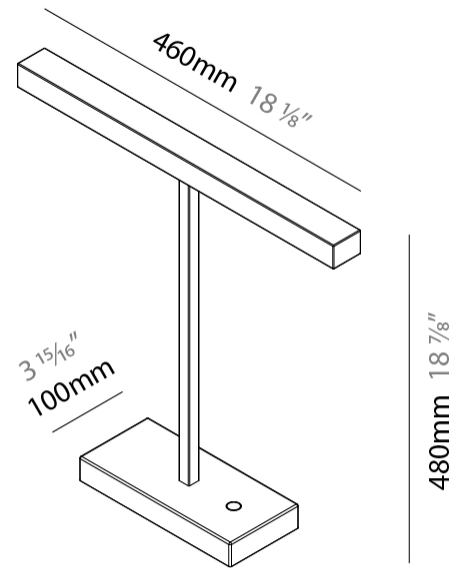

PROJECT	_____
TYPE	_____
SPECIFIER	_____
QUANTITY	_____
DATE	_____

ELLE PORTABLE

D204002- : D204002-MBK

base number Finish
Options

1. To build a product code in our configurator select the specify button on the base model # product page
2. To build a manual product code on this datasheet choose from the options listed below in blue font and add the suffix to the base model #

GENERAL

Series: Elle
Partner: Zaneen
Division: Design
Installation: Portable
Product Type: Table
Mounting Location: Table
Light Distribution: Direct

PHYSICAL

Shape: Square
Length (mm): 460
Length (in): 18 7/8
Width (mm): 100
Width (in): 3 15/16
Height (mm): 480
Height (in): 18 7/8
Diffuser: Acrylic Bi-Satin
Fixture Finish: MBK / MWH / MCB
Fixture Material: Aluminum

ELECTRICAL

Lamp Type: LED
Input Wattage (W): 9
Total Output Wattage (W): 6
Dimming: Touch Dimming
Driver Included: Yes
Driver Location: Inline Transformer Plug
Driver Class: Class 2
Input Voltage (V): 120 - 277
Output Voltage (V): 24

LED

Color Temperature (°K): 3000
Max. Delivered Lumen (lm): 460
CRI: >90 CRI
Lamp Life (hrs): 50000

OPTICAL

RATINGS AND CERTIFICATIONS

Certified By: Certified for North American Standards
IP rating: IP20