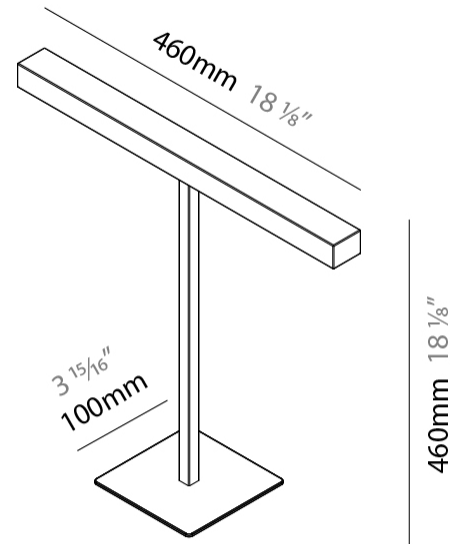

PROJECT	_____
TYPE	_____
SPECIFIER	_____
QUANTITY	_____
DATE	_____

ELLE PORTABLE

D204003-

base number   Finish
Options

1. To build a product code in our configurator select the specify button on the base model # product page
2. To build a manual product code on this datasheet choose from the options listed below in blue font and add the suffix to the base model #

GENERAL

Series: Elle
Partner: Zaneen
Division: Design
Installation: Portable
Product Type: Table
Mounting Location: Table
Light Distribution: Direct

PHYSICAL

Shape: Square
Length (mm): 460
Length (in): 18 1/8
Width (mm): 100
Width (in): 3 15/16
Height (mm): 460
Height (in): 18 1/8
Diffuser: Acrylic Bi-Satin
Fixture Finish: MBK / MWH / MCB
Fixture Material: Aluminum

ELECTRICAL

Lamp Type: LED
Input Wattage (W): 9
Total Output Wattage (W): 6
Dimming: Touch Dimming
Driver Included: Yes
Driver Location: Inline Transformer Plug
Driver Class: Class 2
Input Voltage (V): 120 - 277
Output Voltage (V): 24

LED

Color Temperature (°K): 3000
Max. Delivered Lumen (lm): 460
CRI: >90 CRI
Lamp Life (hrs): 50000

OPTICAL

RATINGS AND CERTIFICATIONS

Certified By: Certified for North American Standards
IP rating: IP20