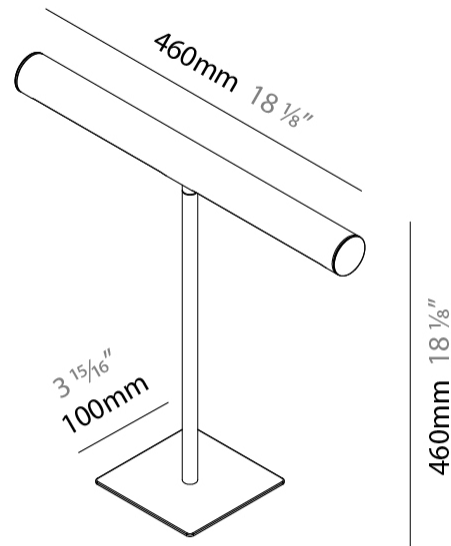

PROJECT	_____
TYPE	_____
SPECIFIER	_____
QUANTITY	_____
DATE	_____

ELLE PORTABLE

D204005-

base number   Finish
Options

1. To build a product code in our configurator select the specify button on the base model # product page
2. To build a manual product code on this datasheet choose from the options listed below in blue font and add the suffix to the base model #

GENERAL

Series: Elle
Partner: Zaneen
Division: Design
Installation: Portable
Product Type: Table
Mounting Location: Table
Light Distribution: Direct

PHYSICAL

Shape: Cylinder
Length (mm): 460
Length (in): 18 1/8
Width (mm): 100
Width (in): 3 15/16
Height (mm): 460
Height (in): 18 1/8
Diffuser: Acrylic Bi-Satin
Fixture Finish: MBK / MWH / MCB
Fixture Material: Aluminum

ELECTRICAL

Lamp Type: LED
Input Wattage (W): 9
Total Output Wattage (W): 6
Dimming: Touch Dimming
Driver Included: Yes
Driver Location: Inline Transformer Plug
Driver Class: Class 2
Input Voltage (V): 120 - 277
Output Voltage (V): 24

LED

Color Temperature (°K): 3000
Max. Delivered Lumen (lm): 460
CRI: >90 CRI
Lamp Life (hrs): 50000

OPTICAL

RATINGS AND CERTIFICATIONS

Certified By: Certified for North American Standards
IP rating: IP20