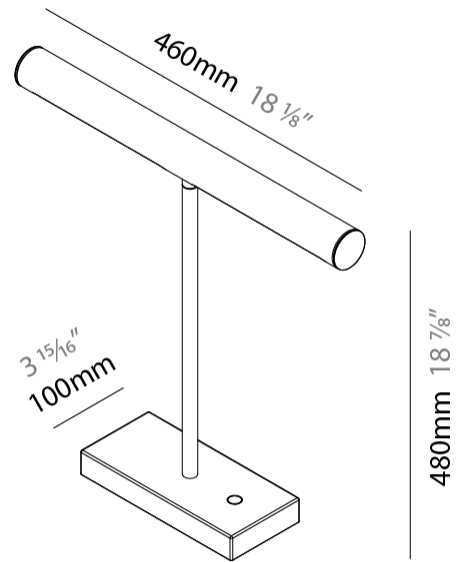

PROJECT	_____
TYPE	_____
SPECIFIER	_____
QUANTITY	_____
DATE	_____

ELLE PORTABLE

D204004-

base number   Finish
Options

1. To build a product code in our configurator select the specify button on the base model # product page
2. To build a manual product code on this datasheet choose from the options listed below in blue font and add the suffix to the base model #

GENERAL

Series: Elle
Partner: Zaneen
Division: Design
Installation: Portable
Product Type: Table
Mounting Location: Table
Light Distribution: Direct

PHYSICAL

Shape: Cylinder
Length (mm): 460
Length (in): 18 7/8
Width (mm): 100
Width (in): 3 15/16
Height (mm): 480
Height (in): 18 7/8
Diffuser: Acrylic Bi-Satin
Fixture Finish: MBK / MWH / MCB
Fixture Material: Aluminum

ELECTRICAL

Lamp Type: LED
Input Wattage (W): 9
Total Output Wattage (W): 6
Dimming: Touch Dimming
Driver Included: Yes
Driver Location: Inline Transformer Plug
Driver Class: Class 2
Input Voltage (V): 120 - 277
Output Voltage (V): 24

LED

Color Temperature (°K): 3000
Max. Delivered Lumen (lm): 460
CRI: >90 CRI
Lamp Life (hrs): 50000

OPTICAL

RATINGS AND CERTIFICATIONS

Certified By: Certified for North American Standards
IP rating: IP20