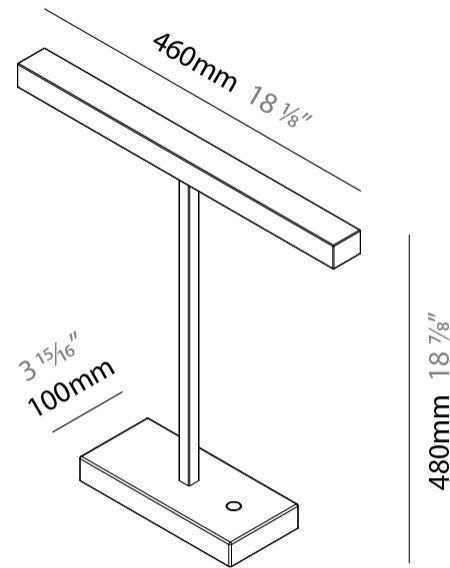

PROJECT	_____
TYPE	_____
SPECIFIER	_____
QUANTITY	_____
DATE	_____

ELLE PORTABLE

D204002-

base number   Finish
Options

1. To build a product code in our configurator select the specify button on the base model # product page
2. To build a manual product code on this datasheet choose from the options listed below in blue font and add the suffix to the base model #

GENERAL

Series: Elle
Partner: Zaneen
Division: Design
Installation: Portable
Product Type: Table
Mounting Location: Table
Light Distribution: Direct

PHYSICAL

Shape: Square
Length (mm): 460
Length (in): 18 7/8
Width (mm): 100
Width (in): 3 15/16
Height (mm): 480
Height (in): 18 7/8
Diffuser: Acrylic Bi-Satin
Fixture Finish: MBK / MWH / MCB
Fixture Material: Aluminum

ELECTRICAL

Lamp Type: LED
Input Wattage (W): 9
Total Output Wattage (W): 6
Dimming: Touch Dimming
Driver Included: Yes
Driver Location: Inline Transformer Plug
Driver Class: Class 2
Input Voltage (V): 120 - 277
Output Voltage (V): 24

LED

Color Temperature (°K): 3000
Max. Delivered Lumen (lm): 460
CRI: >90 CRI
Lamp Life (hrs): 50000

OPTICAL

RATINGS AND CERTIFICATIONS

Certified By: Certified for North American Standards
IP rating: IP20