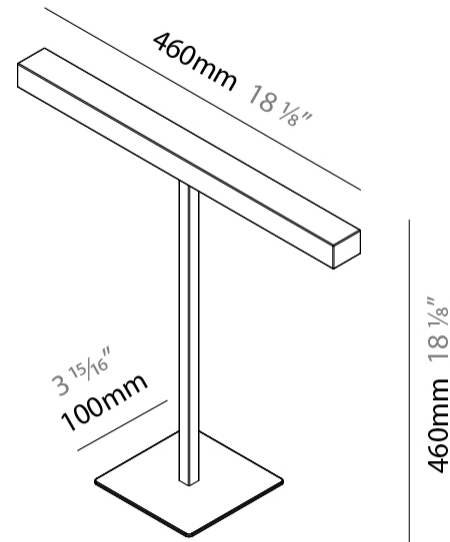

PROJECT _____
TYPE _____
SPECIFIER _____
QUANTITY _____
DATE _____

ELLE PORTABLE

D204003-

base number _____
Finish _____
Options _____

1. To build a product code in our configurator select the specify button on the base model # product page
2. To build a manual product code on this datasheet choose from the options listed below in blue font and add the suffix to the base model #

GENERAL

Series: Elle _____
Brand: Zaneen _____
Division: Design _____
Mounting Type: Portable _____
Mounting Location: Table _____
Subcategory: Task _____

PHYSICAL

Shape: Square _____
Length (mm): 460 _____
Length (in): 18 1/8 _____
Width (mm): 100 _____
Width (in): 3 15/16 _____
Height (mm): 460 _____
Height (in): 18 1/8 _____
Light Distribution: Direct _____
Diffuser: Acrylic Bi-Satin _____
Fixture Finish: MBK / MWH / MCB _____
Fixture Material: Aluminum _____

ELECTRICAL

Lamp Type: LED _____
Input Wattage (W): 6 _____
Dimming: Touch Dimming _____
Driver Included: Yes _____
Driver Location: Inline Transformer Plug _____
Driver Class: Class 2 _____
Input Voltage (V): 120 - 277 _____
Output Voltage (V): 24 _____

LED

Color Temperature (°K): 3000 _____
CRI: >90 CRI _____
Lamp Life (hrs): 50000 _____

OPTICAL

RATINGS AND CERTIFICATIONS

Certified By: Certified for North American Standards _____
IP rating: IP20 _____