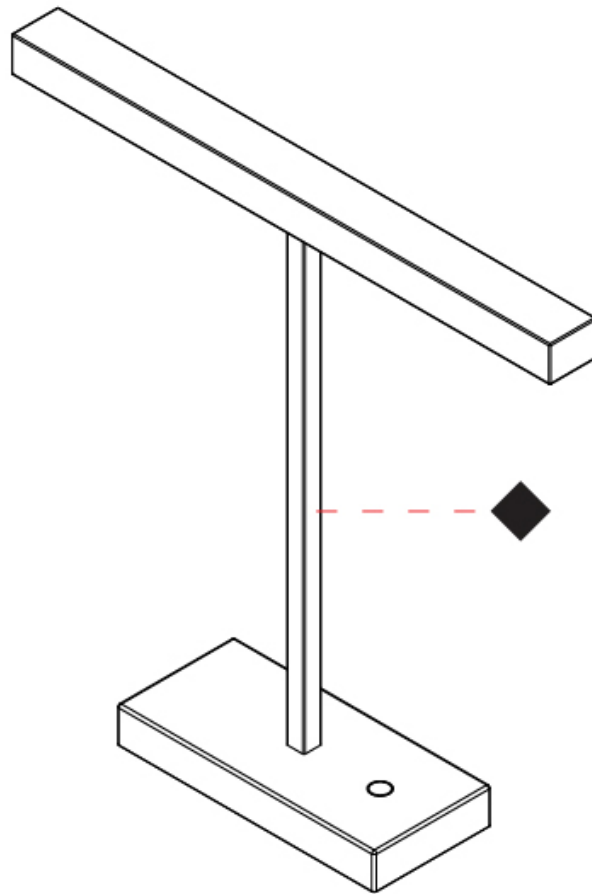

D204002-

PROJECT _____

TYPE _____

SPECIFIER _____

QUANTITY _____

DATE _____

D