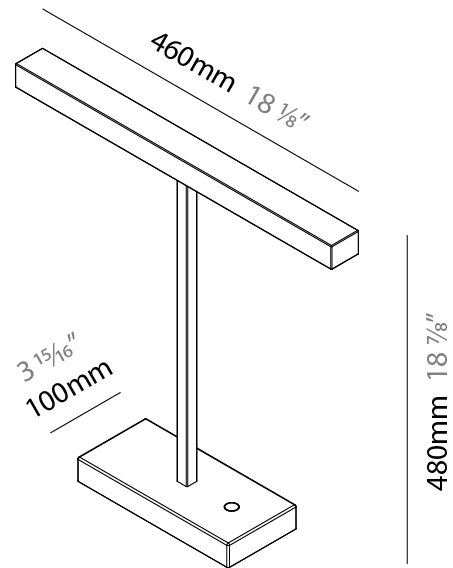

PROJECT	
TYPE	
SPECIFIER	
QUANTITY	
DATE	

ELLE PORTABLE

D204002-

base number   Finish
Options

1. To build a product code in our configurator select the specify button on the base model # product page
2. To build a manual product code on this datasheet choose from the options listed below in blue font and add the suffix to the base model #

GENERAL

Series: Elle
Brand: Zaneen
Division: Design
Mounting Type: Portable
Mounting Location: Table
Subcategory: Task

PHYSICAL

Shape: Square
Length (mm): 460
Length (in): 18 ⁷/₈
Width (mm): 100
Width (in): 3 ¹⁵/₁₆
Height (mm): 480
Height (in): 18 ⁷/₈
Light Distribution: Direct
Diffuser: Acrylic Bi-Satin
Fixture Finish: MBK / MWH / MCB
Fixture Material: Aluminum

ELECTRICAL

Lamp Type: LED
Input Wattage (W): 6
Dimming: Touch Dimming
Driver Included: Yes
Driver Location: Inline Transformer Plug
Driver Class: Class 2
Input Voltage (V): 120 - 277
Output Voltage (V): 24

LED

Color Temperature (°K): 3000
CRI: >90 CRI
Lamp Life (hrs): 50000

OPTICAL

RATINGS AND CERTIFICATIONS

Certified By: Certified for North American Standards
IP rating: IP20