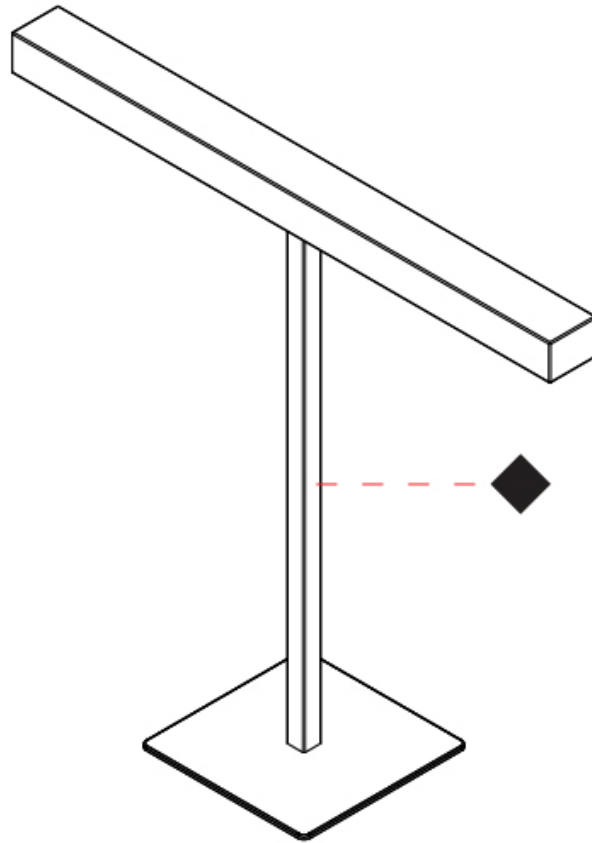

D204003-

PROJECT

TYPE

SPECIFIER

QUANTITY

DATE

D