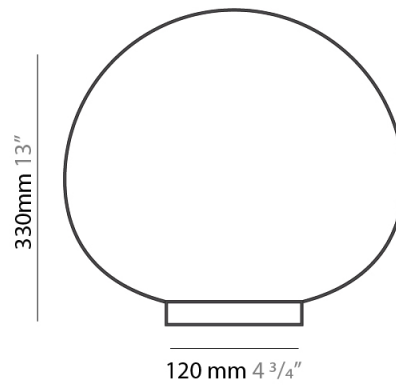

EMISFERO PORTABLE

D44002

base number

1. To build a product code in our configurator select the specify button on the base model # product page
2. To build a manual product code on this datasheet choose from the options listed below in blue font and add the suffix to the base model #

GENERAL

Series: Emisfero
Brand: Icone
Division: Design
Mounting Type: Portable
Mounting Location: Floor
Subcategory: Table

PHYSICAL

Shape: Abstract
Diameter (mm): 330
Diameter (in): 13
Extension (mm): 120
Extension (in): 4 ³/₄
Light Distribution: Direct
Weight (kg): 3.6
Weight (lbs): 7.999
Diffuser: White - Hand Blown Triplex multi Layer Glass
Holder Finish: White
Fixture Material: Aluminum
Upon Request: Bolt Down

ELECTRICAL

Number of Lamps: 1
Lamp Type: LED Retrofit
Lamp Shape: A19
Bulb Included: Bulb Not Included
Max. Wattage Per Lamp (W): 15
Lamp Base: E26
Input Voltage (V): 120
Upon Request: 277Vac / GU24

LED

OPTICAL

RATINGS AND CERTIFICATIONS

Certified By: CSA Certified to UL and CSA Standards
IP rating: IP20