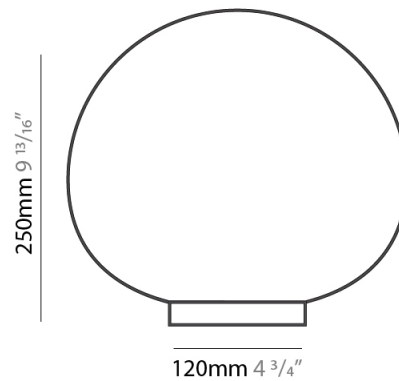

EMISFERO PORTABLE

D44001

base number

1. To build a product code in our configurator select the specify button on the base model # product page
2. To build a manual product code on this datasheet choose from the options listed below in blue font and add the suffix to the base model #

GENERAL

Series: Emisfero
Partner: Icone
Division: Design
Installation: Portable
Product Type: Table
Mounting Location: Table
Light Distribution: Direct

PHYSICAL

Shape: Abstract
Diameter (mm): 250
Diameter (in): 9 ¹³/₁₆
Extension (mm): 250
Extension (in): 9 ¹³/₁₆
Weight (kg): 3
Weight (lbs): 6.599
Diffuser: White - Hand Blown Triplex multi Layer Glass
Holder Finish: White
Fixture Material: Aluminum
Primary Material: Glass
Upon Request: Bolt Down

ELECTRICAL

Number of Lamps: 1
Lamp Type: LED Retrofit
Lamp Shape: A19
Bulb Included: Bulb Not Included
Max. Wattage Per Lamp (W): 10
Lamp Base: E26
Input Voltage (V): 120
Upon Request: 277Vac / GU24

LED

OPTICAL

RATINGS AND CERTIFICATIONS

Certified By: CSA Certified to UL and CSA Standards
IP rating: IP20

PROJECT	_____
TYPE	_____
SPECIFIER	_____
QUANTITY	_____
DATE	_____