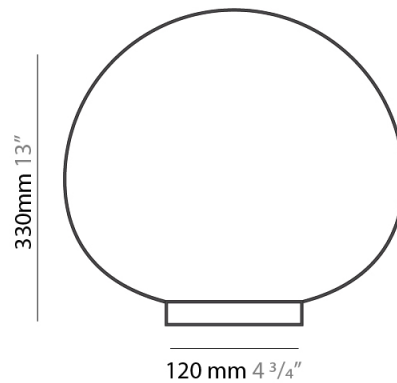

EMISFERO PORTABLE

D44002

base number

1. To build a product code in our configurator select the specify button on the base model # product page
2. To build a manual product code on this datasheet choose from the options listed below in blue font and add the suffix to the base model #

GENERAL

Series: Emisfero

Partner: Icone

Division: Design

Installation: Portable

Product Type: Table

Mounting Location: Floor

Light Distribution: Direct

PHYSICAL

Shape: Abstract

Diameter (mm): 330

Diameter (in): 13

Extension (mm): 120

Extension (in): 4 ³/₄

Weight (kg): 3.6

Weight (lbs): 7.999

Diffuser: White - Hand Blown Triplex multi Layer Glass

Holder Finish: White

Fixture Material: Aluminum

Primary Material: Glass

Upon Request: Bolt Down

ELECTRICAL

Number of Lamps: 1

Lamp Type: LED Retrofit

Lamp Shape: A19

Bulb Included: Bulb Not Included

Max. Wattage Per Lamp (W): 15

Lamp Base: E26

Input Voltage (V): 120

Upon Request: 277Vac / GU24

LED

OPTICAL

RATINGS AND CERTIFICATIONS

Certified By: CSA Certified to UL and CSA Standards

IP rating: IP20