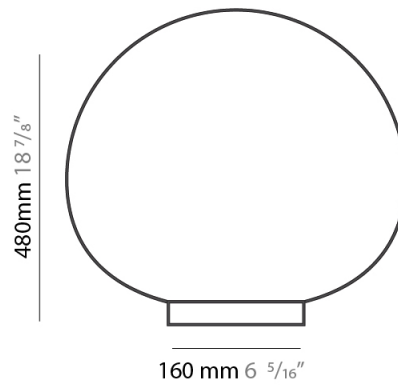

EMISFERO PORTABLE

D44003

base number

1. To build a product code in our configurator select the specify button on the base model # product page
2. To build a manual product code on this datasheet choose from the options listed below in blue font and add the suffix to the base model #

GENERAL

Series: Emisfero
Partner: Icone
Division: Design
Installation: Portable
Product Type: Table
Mounting Location: Floor
Light Distribution: Direct

PHYSICAL

Shape: Abstract
Diameter (mm): 480
Diameter (in): 18 7/8
Weight (kg): 6.6
Weight (lbs): 14.599
Diffuser: White - Hand Blown Triplex multi Layer Glass
Fixture Material: Aluminum
Primary Material: Glass
Upon Request: Bolt Down

ELECTRICAL

Number of Lamps: 1
Lamp Type: LED Retrofit
Lamp Shape: A19
Bulb Included: Bulb Not Included
Max. Wattage Per Lamp (W): 24
Lamp Base: E26
Input Voltage (V): 120
Upon Request: 277Vac / GU24

LED

OPTICAL

RATINGS AND CERTIFICATIONS

Certified By: CSA Certified to UL and CSA Standards
IP rating: IP20