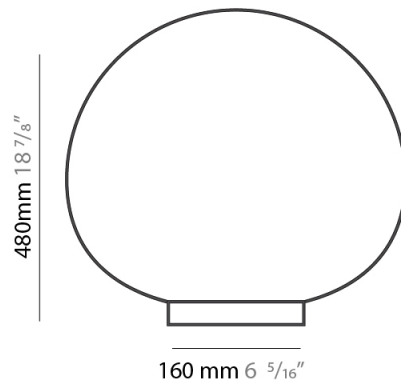

EMISFERO PORTABLE

D44003

base number

1. To build a product code in our configurator select the specify button on the base model # product page
2. To build a manual product code on this datasheet choose from the options listed below in blue font and add the suffix to the base model #

GENERAL

Series: Emisfero
Brand: Icone
Division: Design
Mounting Type: Portable
Mounting Location: Floor
Subcategory: Table

PHYSICAL

Shape: Abstract
Diameter (mm): 480
Diameter (in): 18 ⁷/₈
Light Distribution: Direct
Weight (kg): 6.6
Weight (lbs): 14.599
Diffuser: White - Hand Blown Triplex multi Layer Glass
Fixture Material: Aluminum
Upon Request: Bolt Down

ELECTRICAL

Number of Lamps: 1
Lamp Type: LED Retrofit
Lamp Shape: A19
Bulb Included: Bulb Not Included
Max. Wattage Per Lamp (W): 24
Lamp Base: E26
Input Voltage (V): 120
Upon Request: 277Vac / GU24

LED

OPTICAL

RATINGS AND CERTIFICATIONS

Certified By: CSA Certified to UL and CSA Standards
IP rating: IP20

PROJECT	_____
TYPE	_____
SPECIFIER	_____
QUANTITY	_____
DATE	_____