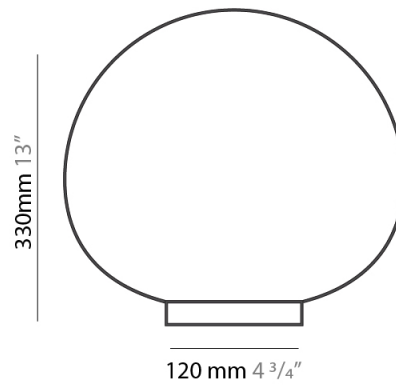

EMISFERO PORTABLE

D44002

base number

1. To build a product code in our configurator select the specify button on the base model # product page
2. To build a manual product code on this datasheet choose from the options listed below in blue font and add the suffix to the base model #

GENERAL

Series: Emisfero
Brand: Icone
Division: Design
Mounting Type: Portable
Mounting Location: Floor
Subcategory: Table

PHYSICAL

Shape: Abstract
Diameter (mm): 330
Diameter (in): 13
Extension (mm): 120
Extension (in): 4 ¾
Light Distribution: Direct
Weight (kg): 3.6
Weight (lbs): 7.999
Diffuser: White - Hand Blown Triplex multi Layer Glass
Holder Finish: White
Fixture Material: Aluminum
Upon Request: Bolt Down

ELECTRICAL

Number of Lamps: 1
Lamp Type: LED Retrofit
Lamp Shape: A19
Bulb Included: Bulb Not Included
Max. Wattage Per Lamp (W): 15
Lamp Base: E26
Input Voltage (V): 120
Upon Request: 277Vac / GU24

LED

OPTICAL

RATINGS AND CERTIFICATIONS

Certified By: CSA Certified to UL and CSA Standards
IP rating: IP20

PROJECT
TYPE
SPECIFIER
QUANTITY
DATE