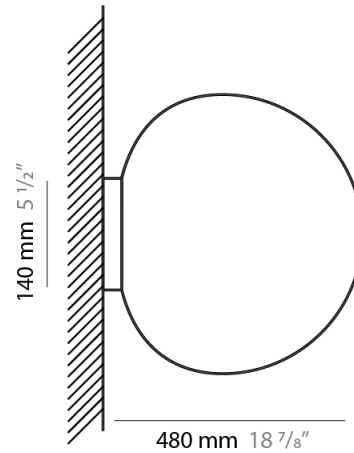

EMISFERO SURFACE

D42012

base number

1. To build a product code in our configurator select the specify button on the base model # product page
2. To build a manual product code on this datasheet choose from the options listed below in blue font and add the suffix to the base model #

GENERAL

Series: Emisfero
Brand: Icone
Division: Design
Mounting Type: Surface
Mounting Location: Ceiling
Subcategory: Ambient

PHYSICAL

Shape: Abstract
Diameter (mm): 480
Diameter (in): 18 ⁷/₈
Height (mm): 480
Height (in): 18 ⁷/₈
Light Distribution: Omnidirectional
Weight (kg): 6.3
Weight (lbs): 13.999
Diffuser: White - Hand Blown Triplex multi Layer Glass
Fixture Finish: MWH
Holder Finish: White
Fixture Material: Aluminum

ELECTRICAL

Number of Lamps: 1
Lamp Type: LED Retrofit
Lamp Shape: A19
Bulb Included: Bulb Not Included
Total Output Wattage (W): 24
Max. Wattage Per Lamp (W): 24
Lamp Base: E26
Input Voltage (V): 120
Upon Request: 277Vac / GU24

LED

OPTICAL

RATINGS AND CERTIFICATIONS

Certified By: CSA Certified to UL and CSA Standards
IP rating: IP20

PROJECT	_____
TYPE	_____
SPECIFIER	_____
QUANTITY	_____
DATE	_____