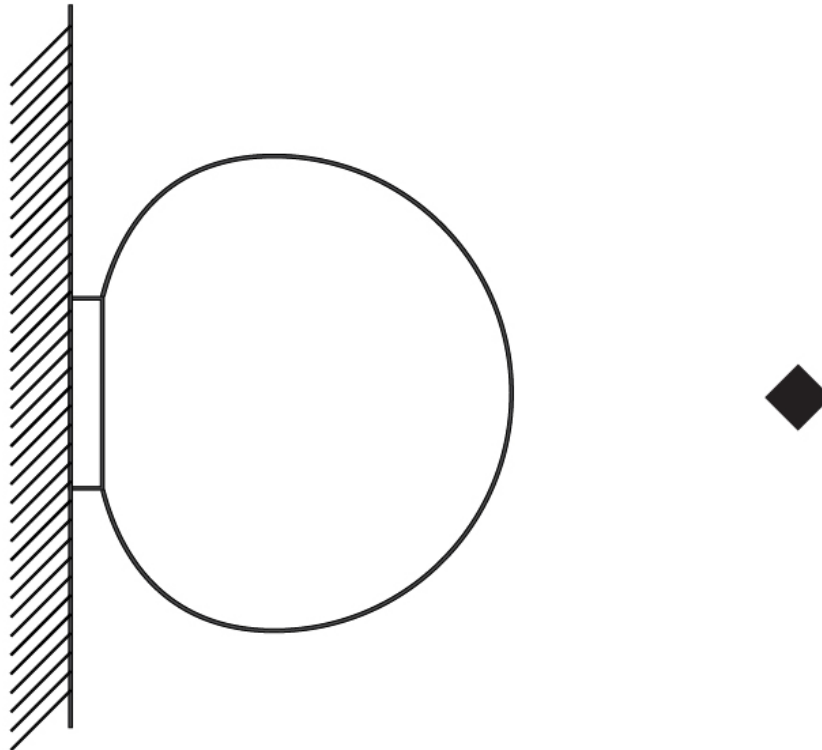

EMISFERO SURFACE

D42011

PROJECT _____

TYPE _____

SPECIFIER _____

QUANTITY _____

DATE _____

D