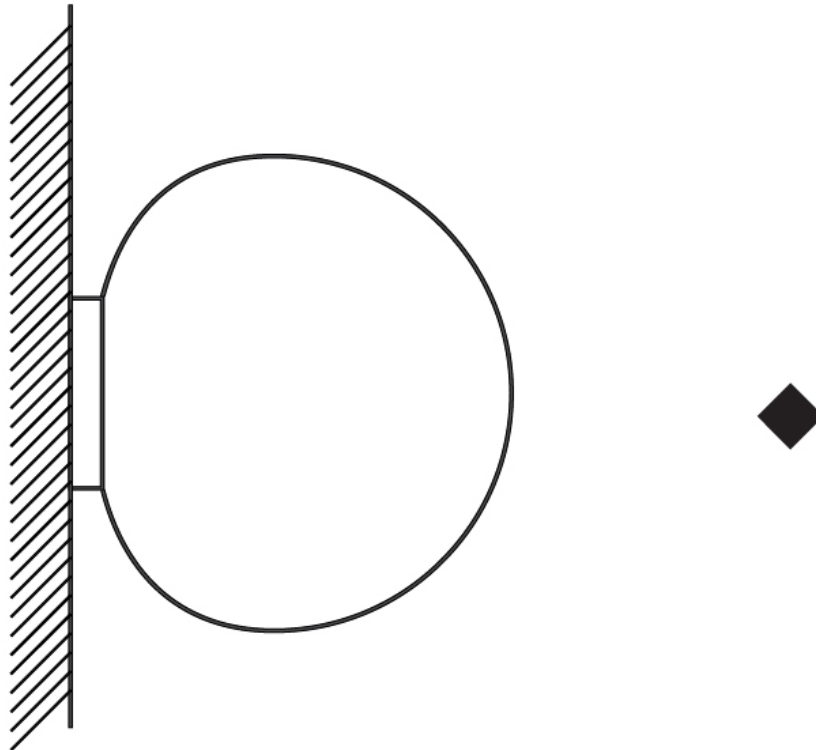

EMISFERO SURFACE

D42010

PROJECT

TYPE

SPECIFIER

QUANTITY

DATE

D