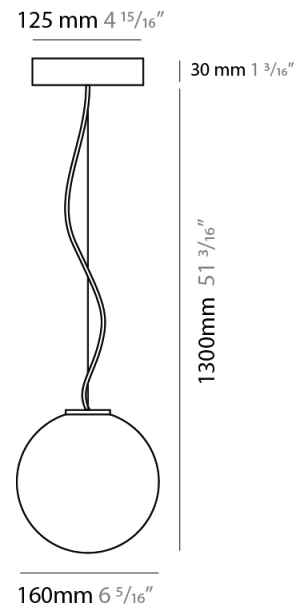

EMISFERO SUSPENSION

D41017

base number

1. To build a product code in our configurator select the specify button on the base model # product page
2. To build a manual product code on this datasheet choose from the options listed below in blue font and add the suffix to the base model #

GENERAL

Series: Emisfero
Brand: Icone
Division: Design
Mounting Type: Suspension
Mounting Location: Ceiling
Subcategory: Pendant

PHYSICAL

Shape: Abstract
Diameter (mm): 160
Diameter (in): 6 ⁵/₁₆
Height (mm): 1300
Height (in): 51 ³/₁₆
Light Distribution: Omnidirectional
Weight (kg): 1.1
Weight (lbs): 2.499
Diffuser: White - Hand Blown Triplex multi Layer Glass
Fixture Finish: MWH
Holder Finish: White
Fixture Material: Aluminum

ELECTRICAL

Number of Lamps: 1
Lamp Type: LED Retrofit
Lamp Shape: T4
Bulb Included: Bulb Not Included
Max. Wattage Per Lamp (W): 4
Lamp Base: G9
Input Voltage (V): 120

LED

OPTICAL

RATINGS AND CERTIFICATIONS

Certified By: CSA Certified to UL and CSA Standards
IP rating: IP20

PROJECT	
TYPE	
SPECIFIER	
QUANTITY	
DATE