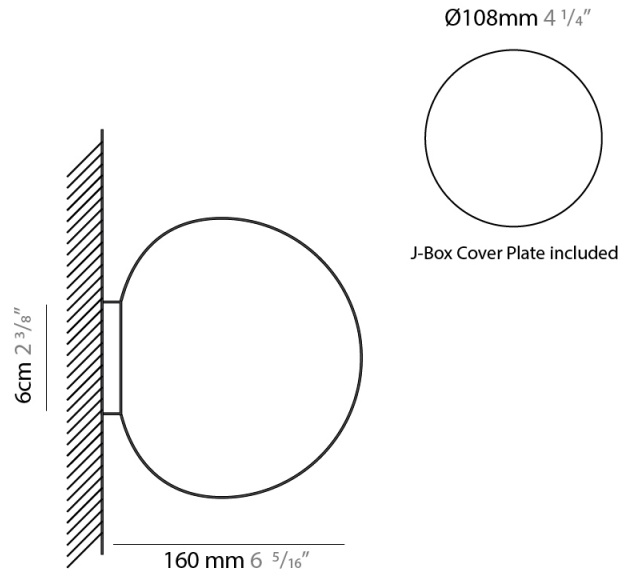

EMISFERO SURFACE

D42009

base number

1. To build a product code in our configurator select the specify button on the base model # product page
2. To build a manual product code on this datasheet choose from the options listed below in blue font and add the suffix to the base model #

GENERAL

Series: Emisfero
Brand: Icone
Division: Design
Mounting Type: Surface
Mounting Location: Ceiling
Subcategory: Ambient

PHYSICAL

Shape: Abstract
Diameter (mm): 160
Diameter (in): 6 ⁵/₁₆
Height (mm): 160
Height (in): 6 ³/₁₆
Light Distribution: Omnidirectional
Weight (kg): 0.7
Weight (lbs): 1.4999
Diffuser: White - Hand Blown Triplex multi Layer Glass
Fixture Finish: MWH
Holder Finish: White
Fixture Material: Aluminum

ELECTRICAL

Number of Lamps: 1
Lamp Type: LED Retrofit
Lamp Shape: T4
Bulb Included: Bulb Not Included
Total Output Wattage (W): 6
Max. Wattage Per Lamp (W): 6
Lamp Base: G9
Input Voltage (V): 120

LED

OPTICAL

RATINGS AND CERTIFICATIONS

Certified By: CSA Certified to UL and CSA Standards
IP rating: IP20

PROJECT	
TYPE	
SPECIFIER	
QUANTITY	
DATE