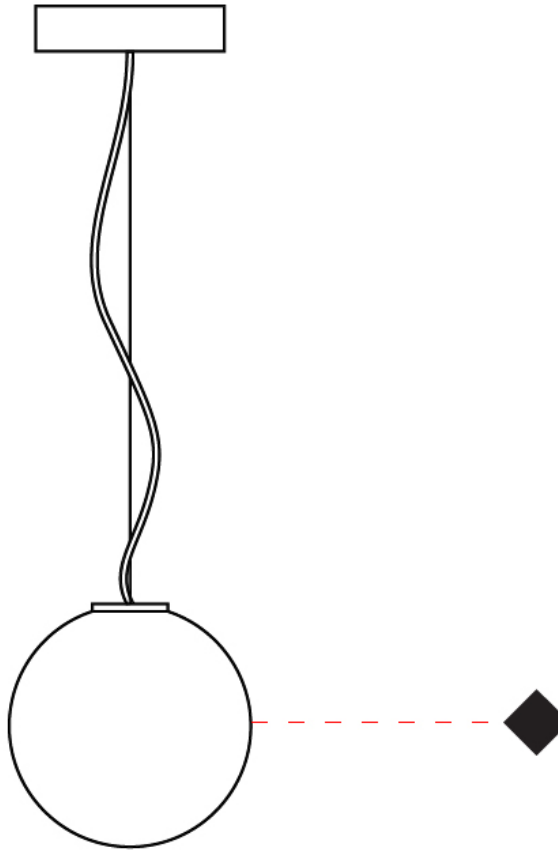

EMISFERO SUSPENSION

D41020

PROJECT _____

TYPE _____

SPECIFIER _____

QUANTITY _____

DATE _____