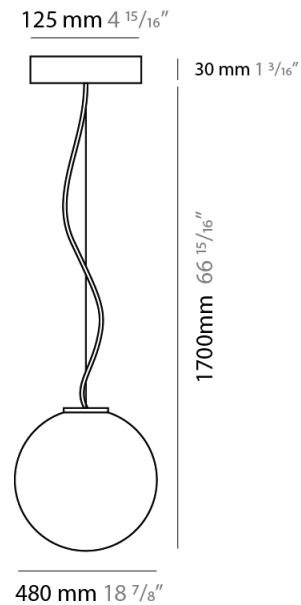

EMISFERO SUSPENSION

D41020

base number

1. To build a product code in our configurator select the specify button on the base model # product page
2. To build a manual product code on this datasheet choose from the options listed below in blue font and add the suffix to the base model #

GENERAL

Series: Emisfero
Brand: Icone
Division: Design
Mounting Type: Suspension
Mounting Location: Ceiling
Subcategory: Pendant

PHYSICAL

Shape: Abstract
Diameter (mm): 480
Diameter (in): 18 ⁷/₈
Height (mm): 1700
Height (in): 66 ¹⁵/₁₆
Light Distribution: Omnidirectional
Weight (kg): 6.8
Weight (lbs): 14.999
Diffuser: White - Hand Blown Triplex multi Layer Glass
Fixture Finish: MWH
Holder Finish: White
Fixture Material: Aluminum

ELECTRICAL

Number of Lamps: 1
Lamp Type: LED Retrofit
Lamp Shape: A19
Bulb Included: Bulb Not Included
Max. Wattage Per Lamp (W): 24
Lamp Base: E26
Input Voltage (V): 120
Upon Request: 277Vac / GU24

LED

OPTICAL

RATINGS AND CERTIFICATIONS

Certified By: CSA Certified to UL and CSA Standards
IP rating: IP20

PROJECT	
TYPE	
SPECIFIER	
QUANTITY	
DATE