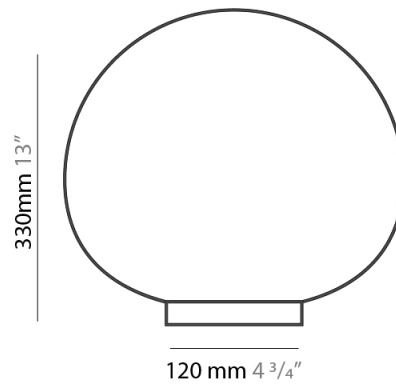

EMISFERO PORTABLE

D44002

base number

1. To build a product code in our configurator select the specify button on the base model # product page
2. To build a manual product code on this datasheet choose from the options listed below in blue font and add the suffix to the base model #

GENERAL

Series: Emisfero
Brand: Icone
Division: Design
Mounting Type: Portable
Mounting Location: Floor
Subcategory: Table

PHYSICAL

Shape: Abstract
Diameter (mm): 330
Diameter (in): 13
Extension (mm): 120
Extension (in): 4 ³/₄
Light Distribution: Direct
Weight (kg): 3.6
Weight (lbs): 7.999
Diffuser: White - Hand Blown Triplex multi Layer Glass
Holder Finish: White
Fixture Material: Aluminum
Upon Request: Bolt Down

ELECTRICAL

Number of Lamps: 1
Lamp Type: LED Retrofit
Lamp Shape: A19
Bulb Included: Bulb Not Included
Max. Wattage Per Lamp (W): 15
Lamp Base: E26
Input Voltage (V): 120
Upon Request: 277Vac / GU24

LED

OPTICAL

RATINGS AND CERTIFICATIONS

Certified By: CSA Certified to UL and CSA Standards
IP rating: IP20

PROJECT	_____
TYPE	_____
SPECIFIER	_____
QUANTITY	_____
DATE	_____