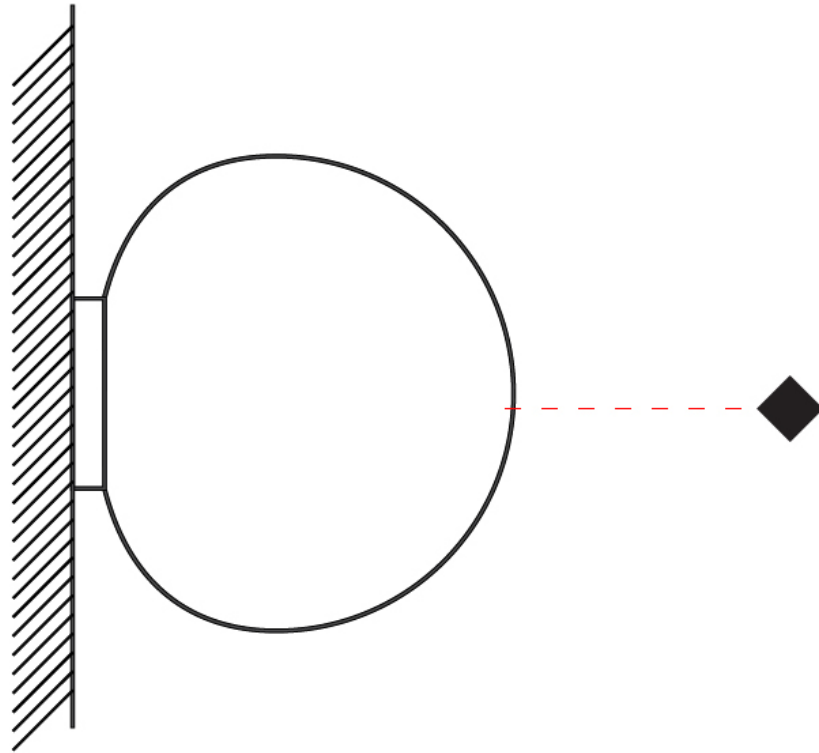

D42012

PROJECT

TYPE

SPECIFIER

QUANTITY

DATE

D