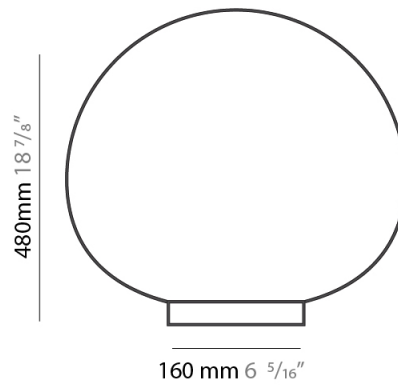

PROJECT
TYPE
SPECIFIER
QUANTITY
DATE

EMISFERO PORTABLE

D44003

base number

1. To build a product code in our configurator select the specify button on the base model # product page
2. To build a manual product code on this datasheet choose from the options listed below in blue font and add the suffix to the base model #

GENERAL

Series: Emisfero
Brand: Icone
Division: Design
Mounting Type: Portable
Mounting Location: Floor
Subcategory: Table

PHYSICAL

Shape: Abstract
Diameter (mm): 480
Diameter (in): 18 ⁷/₈
Light Distribution: Direct
Weight (kg): 6.6
Weight (lbs): 14.599
Diffuser: White - Hand Blown Triplex multi Layer Glass
Fixture Material: Aluminum
Upon Request: Bolt Down

ELECTRICAL

Number of Lamps: 1
Lamp Type: LED Retrofit
Lamp Shape: A19
Bulb Included: Bulb Not Included
Max. Wattage Per Lamp (W): 24
Lamp Base: E26
Input Voltage (V): 120
Upon Request: 277Vac / GU24

LED

OPTICAL

RATINGS AND CERTIFICATIONS

Certified By: CSA Certified to UL and CSA Standards
IP rating: IP20