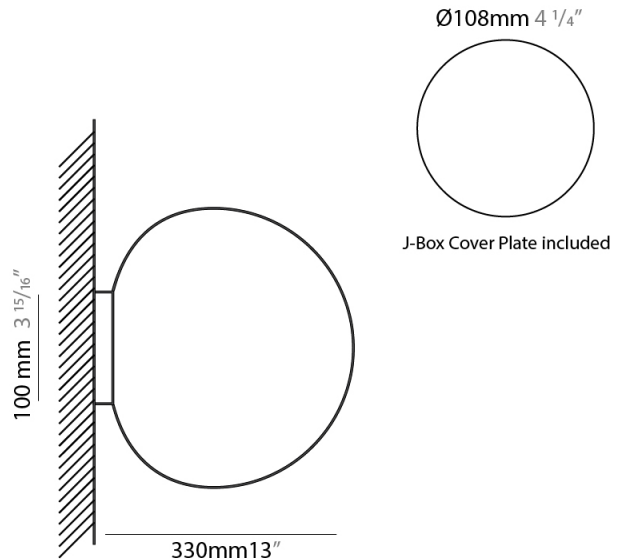

EMISFERO SURFACE

D42011

base number

1. To build a product code in our configurator select the specify button on the base model # product page
2. To build a manual product code on this datasheet choose from the options listed below in blue font and add the suffix to the base model #

GENERAL

Series: Emisfero
Brand: Icone
Division: Design
Mounting Type: Surface
Mounting Location: Ceiling
Subcategory: Ambient

PHYSICAL

Shape: Abstract
Diameter (mm): 330
Diameter (in): 13
Height (mm): 330
Height (in): 13
Light Distribution: Omnidirectional
Weight (kg): 3.2
Weight (lbs): 6.999
Diffuser: White - Hand Blown Triplex multi Layer Glass
Fixture Finish: MWH
Holder Finish: White
Fixture Material: Aluminum

ELECTRICAL

Number of Lamps: 1
Lamp Type: LED Retrofit
Lamp Shape: A19
Bulb Included: Bulb Not Included
Total Output Wattage (W): 15
Max. Wattage Per Lamp (W): 15
Lamp Base: E26
Input Voltage (V): 120
Upon Request: 277Vac / GU24

LED

OPTICAL

RATINGS AND CERTIFICATIONS

Certified By: CSA Certified to UL and CSA Standards
IP rating: IP20

PROJECT	
TYPE	
SPECIFIER	
QUANTITY	
DATE