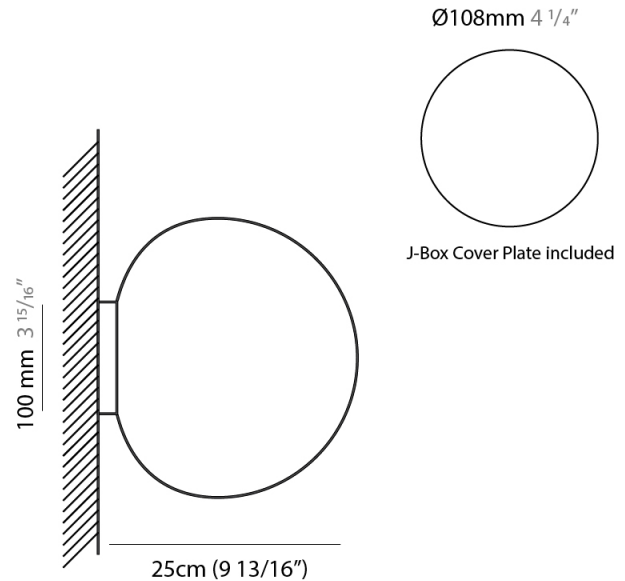

EMISFERO SURFACE

D42010

base number

1. To build a product code in our configurator select the specify button on the base model # product page
2. To build a manual product code on this datasheet choose from the options listed below in blue font and add the suffix to the base model #

GENERAL

Series: Emisfero
Brand: Icone
Division: Design
Mounting Type: Surface
Mounting Location: Ceiling
Subcategory: Ambient

PHYSICAL

Shape: Abstract
Diameter (mm): 250
Diameter (in): 9 ¹³/₁₆
Height (mm): 250
Height (in): 9 ¹³/₁₆
Light Distribution: Omnidirectional
Weight (kg): 1.8
Weight (lbs): 3.999
Diffuser: White - Hand Blown Triplex multi Layer Glass
Fixture Finish: MWH
Holder Finish: White
Fixture Material: Aluminum

ELECTRICAL

Number of Lamps: 1
Lamp Type: LED Retrofit
Lamp Shape: A19
Bulb Included: Bulb Not Included
Total Output Wattage (W): 10
Max. Wattage Per Lamp (W): 10
Lamp Base: E26
Input Voltage (V): 120
Upon Request: 277Vac / GU24

LED

OPTICAL

RATINGS AND CERTIFICATIONS

Certified By: CSA Certified to UL and CSA Standards
IP rating: IP20

PROJECT	
TYPE	
SPECIFIER	
QUANTITY	
DATE