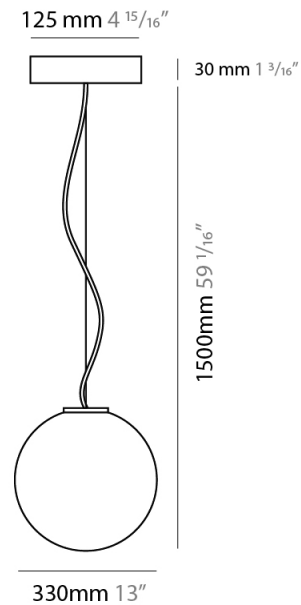

EMISFERO SUSPENSION

D41019

base number

1. To build a product code in our configurator select the specify button on the base model # product page
2. To build a manual product code on this datasheet choose from the options listed below in blue font and add the suffix to the base model #

GENERAL

Series: Emisfero
Brand: Icone
Division: Design
Mounting Type: Suspension
Mounting Location: Ceiling
Subcategory: Pendant

PHYSICAL

Shape: Abstract
Diameter (mm): 330
Diameter (in): 13
Height (mm): 1500
Height (in): 59 1/16
Light Distribution: Omnidirectional
Weight (kg): 5.9
Weight (lbs): 12.999
Diffuser: White - Hand Blown Triplex multi Layer Glass
Fixture Finish: MWH
Holder Finish: White
Fixture Material: Aluminum

ELECTRICAL

Number of Lamps: 1
Lamp Type: LED Retrofit
Lamp Shape: A19
Bulb Included: Bulb Not Included
Max. Wattage Per Lamp (W): 15
Lamp Base: E26
Input Voltage (V): 120
Upon Request: 277Vac / GU24

LED

OPTICAL

RATINGS AND CERTIFICATIONS

Certified By: CSA Certified to UL and CSA Standards
IP rating: IP20

PROJECT	
TYPE	
SPECIFIER	
QUANTITY	
DATE