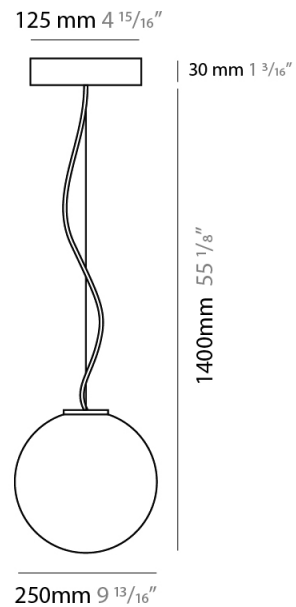

EMISFERO SUSPENSION

D41018

base number

1. To build a product code in our configurator select the specify button on the base model # product page
2. To build a manual product code on this datasheet choose from the options listed below in blue font and add the suffix to the base model #

GENERAL

Series: Emisfero
Brand: Icone
Division: Design
Mounting Type: Suspension
Mounting Location: Ceiling
Subcategory: Pendant

PHYSICAL

Shape: Abstract
Diameter (mm): 250
Diameter (in): 9 ¹³/₁₆
Height (mm): 1400
Height (in): 55 ¹/₈
Light Distribution: Omnidirectional
Weight (kg): 2.3
Weight (lbs): 4.999
Diffuser: White - Hand Blown Triplex multi Layer Glass
Fixture Finish: MWH
Holder Finish: White
Fixture Material: Aluminum

ELECTRICAL

Number of Lamps: 1
Lamp Type: LED Retrofit
Lamp Shape: A19
Bulb Included: Bulb Not Included
Max. Wattage Per Lamp (W): 10
Lamp Base: E26
Input Voltage (V): 120
Upon Request: 277Vac / GU24

LED

OPTICAL

RATINGS AND CERTIFICATIONS

Certified By: CSA Certified to UL and CSA Standards
IP rating: IP20

PROJECT	
TYPE	
SPECIFIER	
QUANTITY	
DATE