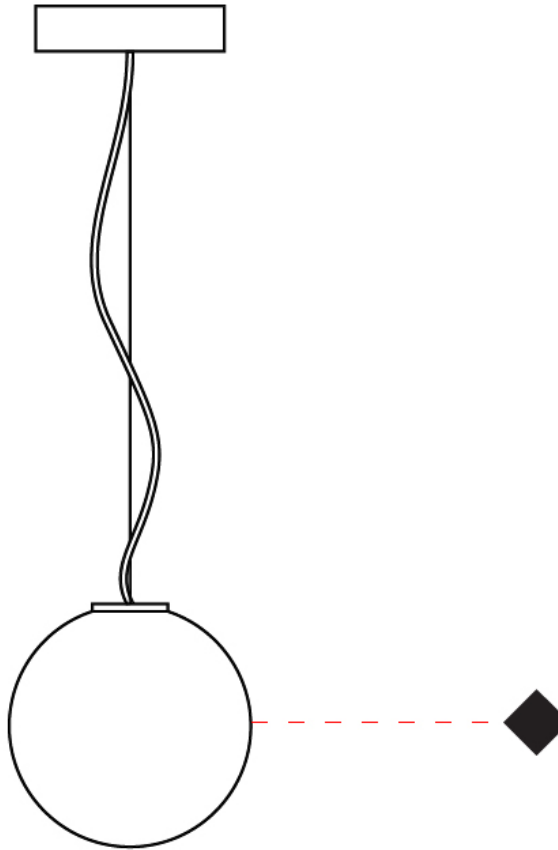

EMISFERO SUSPENSION

D41019

PROJECT _____

TYPE _____

SPECIFIER _____

QUANTITY _____

DATE _____