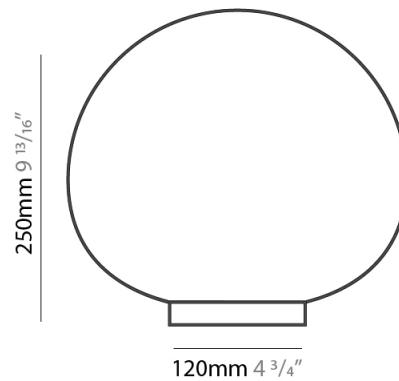

PROJECT
TYPE
SPECIFIER
QUANTITY
DATE

EMISFERO PORTABLE

D44001

base number

1. To build a product code in our configurator select the specify button on the base model # product page
2. To build a manual product code on this datasheet choose from the options listed below in blue font and add the suffix to the base model #

GENERAL

Series: Emisfero
Brand: Icone
Division: Design
Mounting Type: Portable
Mounting Location: Table
Subcategory: Table

PHYSICAL

Shape: Abstract
Diameter (mm): 250
Diameter (in): 9 ¹³/₁₆
Extension (mm): 250
Extension (in): 9 ¹³/₁₆
Light Distribution: Direct
Weight (kg): 3
Weight (lbs): 6.599
Diffuser: White - Hand Blown Triplex multi Layer Glass
Holder Finish: White
Fixture Material: Aluminum
Upon Request: Bolt Down

ELECTRICAL

Number of Lamps: 1
Lamp Type: LED Retrofit
Lamp Shape: A19
Bulb Included: Bulb Not Included
Max. Wattage Per Lamp (W): 10
Lamp Base: E26
Input Voltage (V): 120
Upon Request: 277Vac / GU24

LED

OPTICAL

RATINGS AND CERTIFICATIONS

Certified By: CSA Certified to UL and CSA Standards
IP rating: IP20