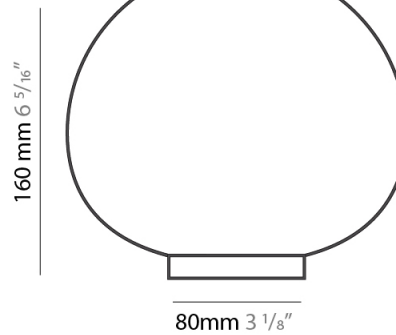

### PHYSICAL

Shape: Abstract  
Diameter (mm): 160  
Diameter (in): 6 <sup>5</sup>/<sub>16</sub>  
Extension (mm): 160  
Extension (in): 6 <sup>5</sup>/<sub>16</sub>  
Light Distribution: Direct  
Weight (kg): 0.9  
Weight (lbs): 2.099  
Diffuser: White - Hand Blown Triplex multi Layer Glass  
Holder Finish: White  
Fixture Material: Aluminum  
Upon Request: Bolt Down

### RATINGS AND CERTIFICATIONS

Certified By: CSA Certified to UL and CSA Standards  
IP rating: IP20

PROJECT	_____
TYPE	_____
SPECIFIER	_____
QUANTITY	_____
DATE	_____

Ø108mm 4 1/4"

J-Box Cover Plate included

#### PHYSICAL

Shape: Abstract  
 Diameter (mm): 250  
 Diameter (in): 9 <sup>13</sup>/<sub>16</sub>  
 Extension (mm): 250  
 Extension (in): 9 <sup>13</sup>/<sub>16</sub>  
 Light Distribution: Direct  
 Weight (kg): 3  
 Weight (lbs): 6.599  
 Diffuser: White - Hand Blown Triplex multi Layer Glass  
 Holder Finish: White  
 Fixture Material: Aluminum  
 Upon Request: Bolt Down