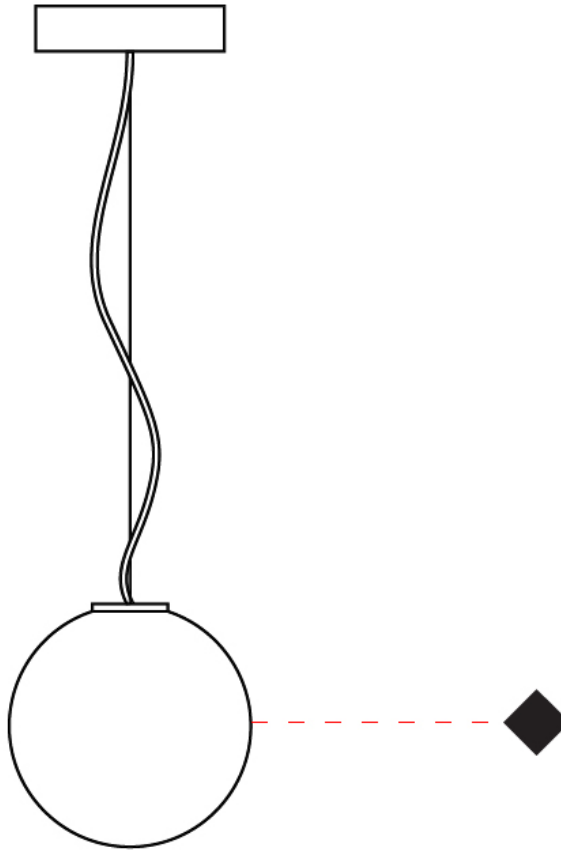

EMISFERO SUSPENSION

D41019

PROJECT	_____
TYPE	_____
SPECIFIER	_____
QUANTITY	_____
DATE	_____