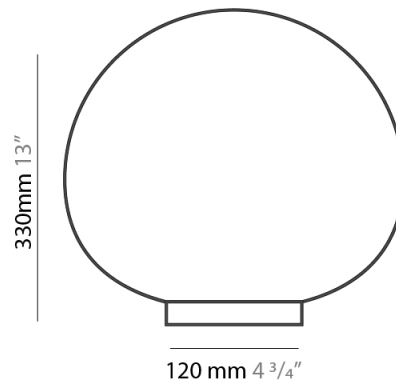

PROJECT	_____
TYPE	_____
SPECIFIER	_____
QUANTITY	_____
DATE	_____

EMISFERO PORTABLE

D44002

base number

1. To build a product code in our configurator select the specify button on the base model # product page
2. To build a manual product code on this datasheet choose from the options listed below in blue font and add the suffix to the base model #

GENERAL

Series: Emisfero
Partner: Icone
Division: Design
Installation: Portable
Product Type: Table
Mounting Location: Floor
Light Distribution: Direct

PHYSICAL

Shape: Abstract
Diameter (mm): 330
Diameter (in): 13
Extension (mm): 120
Extension (in): 4 3/4
Weight (kg): 3.6
Weight (lbs): 7.999
Diffuser: White - Hand Blown Triplex multi Layer Glass
Holder Finish: White
Fixture Material: Aluminum
Primary Material: Glass
Upon Request: Bolt Down

ELECTRICAL

Number of Lamps: 1
Lamp Type: LED Retrofit
Lamp Shape: A19
Bulb Included: Bulb Not Included
Max. Wattage Per Lamp (W): 15
Lamp Base: E26
Input Voltage (V): 120
Upon Request: 277Vac / GU24

LED

OPTICAL

RATINGS AND CERTIFICATIONS

Certified By: CSA Certified to UL and CSA Standards
IP rating: IP20