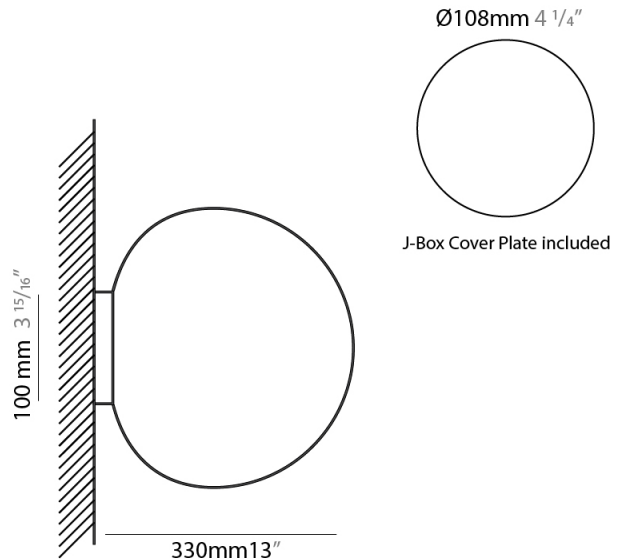

EMISFERO SURFACE

D42011

base number

1. To build a product code in our configurator select the specify button on the base model # product page
2. To build a manual product code on this datasheet choose from the options listed below in blue font and add the suffix to the base model #

GENERAL

Series: Emisfero
Partner: Icone
Division: Design
Installation: Surface
Product Type: Ceiling Surface
Mounting Location: Ceiling

PHYSICAL

Shape: Abstract
Diameter (mm): 330
Diameter (in): 13
Height (mm): 330
Height (in): 13
Weight (kg): 3.2
Weight (lbs): 6.999
Diffuser: White - Hand Blown Triplex multi Layer Glass
Fixture Finish: MWH
Holder Finish: White
Fixture Material: Aluminum
Primary Material: Glass

ELECTRICAL

Number of Lamps: 1
Lamp Type: LED Retrofit
Lamp Shape: A19
Bulb Included: Bulb Not Included
Total Output Wattage (W): 15
Max. Wattage Per Lamp (W): 15
Lamp Base: E26
Input Voltage (V): 120
Upon Request: 277Vac / GU24

LED

OPTICAL

RATINGS AND CERTIFICATIONS

Certified By: CSA Certified to UL and CSA Standards
IP rating: IP20

PROJECT	
TYPE	
SPECIFIER	
QUANTITY	
DATE