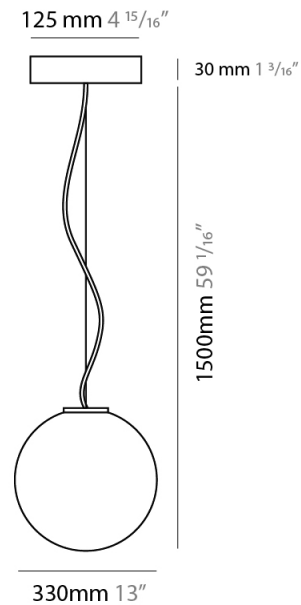

EMISFERO SUSPENSION

D41019

base number

1. To build a product code in our configurator select the specify button on the base model # product page
2. To build a manual product code on this datasheet choose from the options listed below in blue font and add the suffix to the base model #

GENERAL

Series: Emisfero
Partner: Icone
Division: Design
Installation: Suspension
Product Type: Pendant
Mounting Location: Ceiling

PHYSICAL

Shape: Abstract
Diameter (mm): 330
Diameter (in): 13
Height (mm): 1500
Height (in): 59 1/16
Weight (kg): 5.9
Weight (lbs): 12.999
Diffuser: White - Hand Blown Triplex multi Layer Glass
Fixture Finish: MWH
Holder Finish: White
Fixture Material: Aluminum
Primary Material: Glass

ELECTRICAL

Number of Lamps: 1
Lamp Type: LED Retrofit
Lamp Shape: A19
Bulb Included: Bulb Not Included
Max. Wattage Per Lamp (W): 15
Lamp Base: E26
Input Voltage (V): 120
Upon Request: 277Vac / GU24

LED

OPTICAL

RATINGS AND CERTIFICATIONS

Certified By: CSA Certified to UL and CSA Standards
IP rating: IP20

PROJECT	
TYPE	
SPECIFIER	
QUANTITY	
DATE