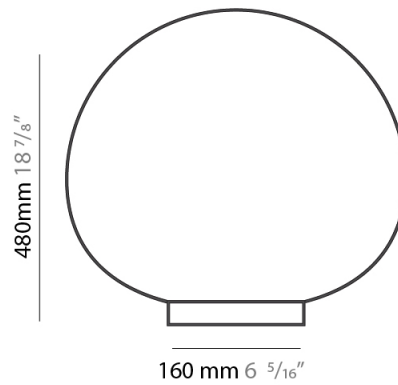

PROJECT	_____
TYPE	_____
SPECIFIER	_____
QUANTITY	_____
DATE	_____

EMISFERO PORTABLE

D44003

base number

1. To build a product code in our configurator select the specify button on the base model # product page
2. To build a manual product code on this datasheet choose from the options listed below in blue font and add the suffix to the base model #

GENERAL

Series: Emisfero _____
Brand: Icone _____
Division: Design _____
Mounting Type: Portable _____
Mounting Location: Floor _____
Subcategory: Table _____

PHYSICAL

Shape: Abstract _____
Diameter (mm): 480 _____
Diameter (in): 18 ⁷/₈ _____
Light Distribution: Direct _____
Weight (kg): 6.6 _____
Weight (lbs): 14.599 _____
Diffuser: White - Hand Blown Triplex multi Layer Glass _____
Fixture Material: Aluminum _____
Upon Request: Bolt Down _____

ELECTRICAL

Number of Lamps: 1 _____
Lamp Type: LED Retrofit _____
Lamp Shape: A19 _____
Bulb Included: Bulb Not Included _____
Max. Wattage Per Lamp (W): 24 _____
Lamp Base: E26 _____
Input Voltage (V): 120 _____
Upon Request: 277Vac / GU24 _____

LED

OPTICAL

RATINGS AND CERTIFICATIONS

Certified By: CSA Certified to UL and CSA Standards _____
IP rating: IP20 _____