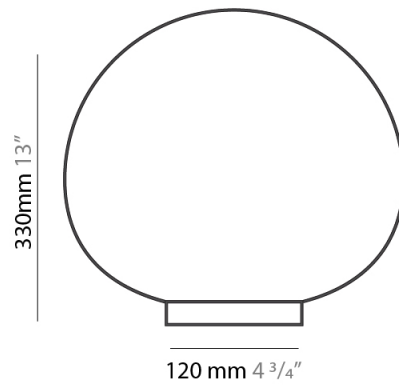

EMISFERO PORTABLE

D44002

base number

1. To build a product code in our configurator select the specify button on the base model # product page
2. To build a manual product code on this datasheet choose from the options listed below in blue font and add the suffix to the base model #

GENERAL

Series: Emisfero
Brand: Icone
Division: Design
Mounting Type: Portable
Mounting Location: Floor
Subcategory: Table

PHYSICAL

Shape: Abstract
Diameter (mm): 330
Diameter (in): 13
Extension (mm): 120
Extension (in): 4 ³/₄
Light Distribution: Direct
Weight (kg): 3.6
Weight (lbs): 7.999
Diffuser: White - Hand Blown Triplex multi Layer Glass
Holder Finish: White
Fixture Material: Aluminum
Upon Request: Bolt Down

ELECTRICAL

Number of Lamps: 1
Lamp Type: LED Retrofit
Lamp Shape: A19
Bulb Included: Bulb Not Included
Max. Wattage Per Lamp (W): 15
Lamp Base: E26
Input Voltage (V): 120
Upon Request: 277Vac / GU24

LED

OPTICAL

RATINGS AND CERTIFICATIONS

Certified By: CSA Certified to UL and CSA Standards
IP rating: IP20

PROJECT	_____
TYPE	_____
SPECIFIER	_____
QUANTITY	_____
DATE	_____