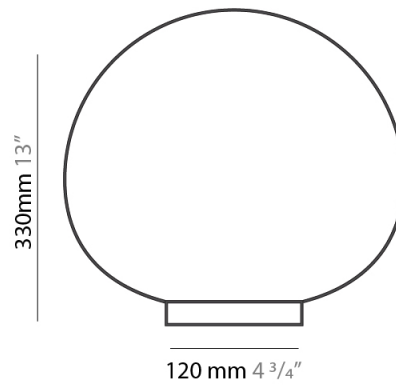

EMISFERO PORTABLE

D44002

base number

1. To build a product code in our configurator select the specify button on the base model # product page
2. To build a manual product code on this datasheet choose from the options listed below in blue font and add the suffix to the base model #

GENERAL

Series: Emisfero
Brand: Icone
Division: Design
Mounting Type: Portable
Mounting Location: Floor
Subcategory: Table

PHYSICAL

Shape: Abstract
Diameter (mm): 330
Diameter (in): 13
Extension (mm): 120
Extension (in): 4 ¾
Light Distribution: Direct
Weight (kg): 3.6
Weight (lbs): 7.999
Diffuser: White - Hand Blown Triplex multi Layer Glass
Holder Finish: White
Fixture Material: Aluminum
Upon Request: Bolt Down

ELECTRICAL

Number of Lamps: 1
Lamp Type: LED Retrofit
Lamp Shape: A19
Bulb Included: Bulb Not Included
Max. Wattage Per Lamp (W): 15
Lamp Base: E26
Input Voltage (V): 120
Upon Request: 277Vac / GU24

LED

OPTICAL

RATINGS AND CERTIFICATIONS

Certified By: CSA Certified to UL and CSA Standards
IP rating: IP20

PROJECT	_____
TYPE	_____
SPECIFIER	_____
QUANTITY	_____
DATE	_____