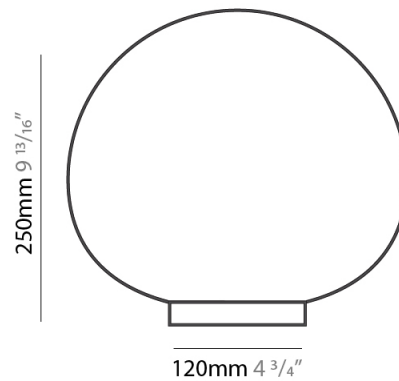

EMISFERO PORTABLE

D44001

base number

1. To build a product code in our configurator select the specify button on the base model # product page
2. To build a manual product code on this datasheet choose from the options listed below in blue font and add the suffix to the base model #

GENERAL

Series: Emisfero
Brand: Icone
Division: Design
Mounting Type: Portable
Mounting Location: Table
Subcategory: Table

PHYSICAL

Shape: Abstract
Diameter (mm): 250
Diameter (in): 9 ¹³/₁₆
Extension (mm): 250
Extension (in): 9 ¹³/₁₆
Light Distribution: Direct
Weight (kg): 3
Weight (lbs): 6.599
Diffuser: White - Hand Blown Triplex multi Layer Glass
Holder Finish: White
Fixture Material: Aluminum
Upon Request: Bolt Down

ELECTRICAL

Number of Lamps: 1
Lamp Type: LED Retrofit
Lamp Shape: A19
Bulb Included: Bulb Not Included
Max. Wattage Per Lamp (W): 10
Lamp Base: E26
Input Voltage (V): 120
Upon Request: 277Vac / GU24

LED

OPTICAL

RATINGS AND CERTIFICATIONS

Certified By: CSA Certified to UL and CSA Standards
IP rating: IP20

PROJECT	_____
TYPE	_____
SPECIFIER	_____
QUANTITY	_____
DATE	_____