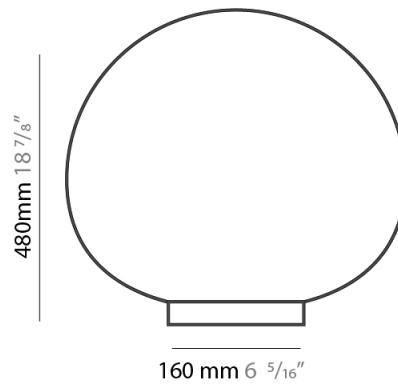

PROJECT	
TYPE	
SPECIFIER	
QUANTITY	
DATE	

EMISFERO PORTABLE

D44003

base number

1. To build a product code in our configurator select the specify button on the base model # product page
2. To build a manual product code on this datasheet choose from the options listed below in blue font and add the suffix to the base model #

GENERAL

Series: Emisfero
Brand: Icone
Division: Design
Mounting Type: Portable
Mounting Location: Floor
Subcategory: Table

PHYSICAL

Shape: Abstract
Diameter (mm): 480
Diameter (in): 18 ⁷/₈
Light Distribution: Direct
Weight (kg): 6.6
Weight (lbs): 14.599
Diffuser: White - Hand Blown Triplex multi Layer Glass
Fixture Material: Aluminum
Upon Request: Bolt Down

ELECTRICAL

Number of Lamps: 1
Lamp Type: LED Retrofit
Lamp Shape: A19
Bulb Included: Bulb Not Included
Max. Wattage Per Lamp (W): 24
Lamp Base: E26
Input Voltage (V): 120
Upon Request: 277Vac / GU24

LED

OPTICAL

RATINGS AND CERTIFICATIONS

Certified By: CSA Certified to UL and CSA Standards
IP rating: IP20