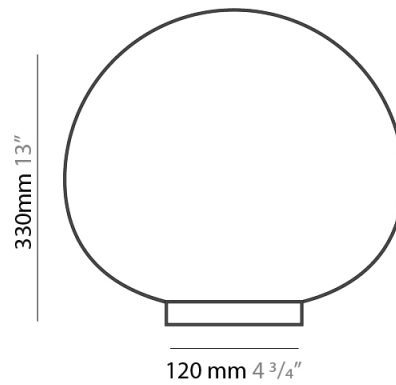

PROJECT
TYPE
SPECIFIER
QUANTITY
DATE

EMISFERO PORTABLE

D44002

base number

1. To build a product code in our configurator select the specify button on the base model # product page
2. To build a manual product code on this datasheet choose from the options listed below in blue font and add the suffix to the base model #

GENERAL

Series: Emisfero
Brand: Icone
Division: Design
Mounting Type: Portable
Mounting Location: Floor
Subcategory: Table

PHYSICAL

Shape: Abstract
Diameter (mm): 330
Diameter (in): 13
Extension (mm): 120
Extension (in): 4 ¾
Light Distribution: Direct
Weight (kg): 3.6
Weight (lbs): 7.999
Diffuser: White - Hand Blown Triplex multi Layer Glass
Holder Finish: White
Fixture Material: Aluminum
Upon Request: Bolt Down

ELECTRICAL

Number of Lamps: 1
Lamp Type: LED Retrofit
Lamp Shape: A19
Bulb Included: Bulb Not Included
Max. Wattage Per Lamp (W): 15
Lamp Base: E26
Input Voltage (V): 120
Upon Request: 277Vac / GU24

LED

OPTICAL

RATINGS AND CERTIFICATIONS

Certified By: CSA Certified to UL and CSA Standards
IP rating: IP20