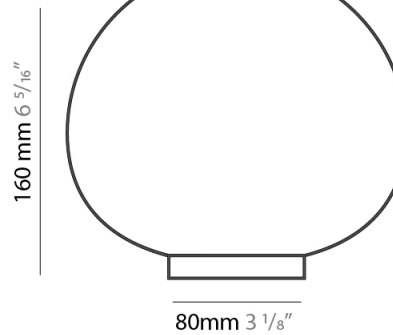

J-Box Cover Plate included