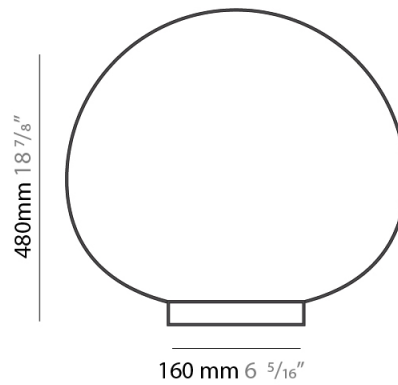

PROJECT
TYPE
SPECIFIER
QUANTITY
DATE

EMISFERO PORTABLE

D44003

base number

1. To build a product code in our configurator select the specify button on the base model # product page
2. To build a manual product code on this datasheet choose from the options listed below in blue font and add the suffix to the base model #

GENERAL

Series: Emisfero
Brand: Icone
Division: Design
Mounting Type: Portable
Mounting Location: Floor
Subcategory: Table

PHYSICAL

Shape: Abstract
Diameter (mm): 480
Diameter (in): 18 7/8
Light Distribution: Direct
Weight (kg): 6.6
Weight (lbs): 14.599
Diffuser: White - Hand Blown Triplex multi Layer Glass
Fixture Material: Aluminum
Upon Request: Bolt Down

ELECTRICAL

Number of Lamps: 1
Lamp Type: LED Retrofit
Lamp Shape: A19
Bulb Included: Bulb Not Included
Max. Wattage Per Lamp (W): 24
Lamp Base: E26
Input Voltage (V): 120
Upon Request: 277Vac / GU24

LED

OPTICAL

RATINGS AND CERTIFICATIONS

Certified By: CSA Certified to UL and CSA Standards
IP rating: IP20