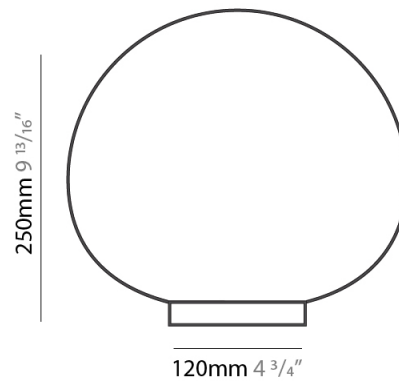

PROJECT	_____
TYPE	_____
SPECIFIER	_____
QUANTITY	_____
DATE	_____

EMISFERO PORTABLE

D44001

base number

1. To build a product code in our configurator select the specify button on the base model # product page
2. To build a manual product code on this datasheet choose from the options listed below in blue font and add the suffix to the base model #

GENERAL

Series: Emisfero
Brand: Icone
Division: Design
Mounting Type: Portable
Mounting Location: Table
Subcategory: Table

PHYSICAL

Shape: Abstract
Diameter (mm): 250
Diameter (in): 9 ¹³/₁₆
Extension (mm): 250
Extension (in): 9 ¹³/₁₆
Light Distribution: Direct
Weight (kg): 3
Weight (lbs): 6.599
Diffuser: White - Hand Blown Triplex multi Layer Glass
Holder Finish: White
Fixture Material: Aluminum
Upon Request: Bolt Down

ELECTRICAL

Number of Lamps: 1
Lamp Type: LED Retrofit
Lamp Shape: A19
Bulb Included: Bulb Not Included
Max. Wattage Per Lamp (W): 10
Lamp Base: E26
Input Voltage (V): 120
Upon Request: 277Vac / GU24

LED

OPTICAL

RATINGS AND CERTIFICATIONS

Certified By: CSA Certified to UL and CSA Standards
IP rating: IP20