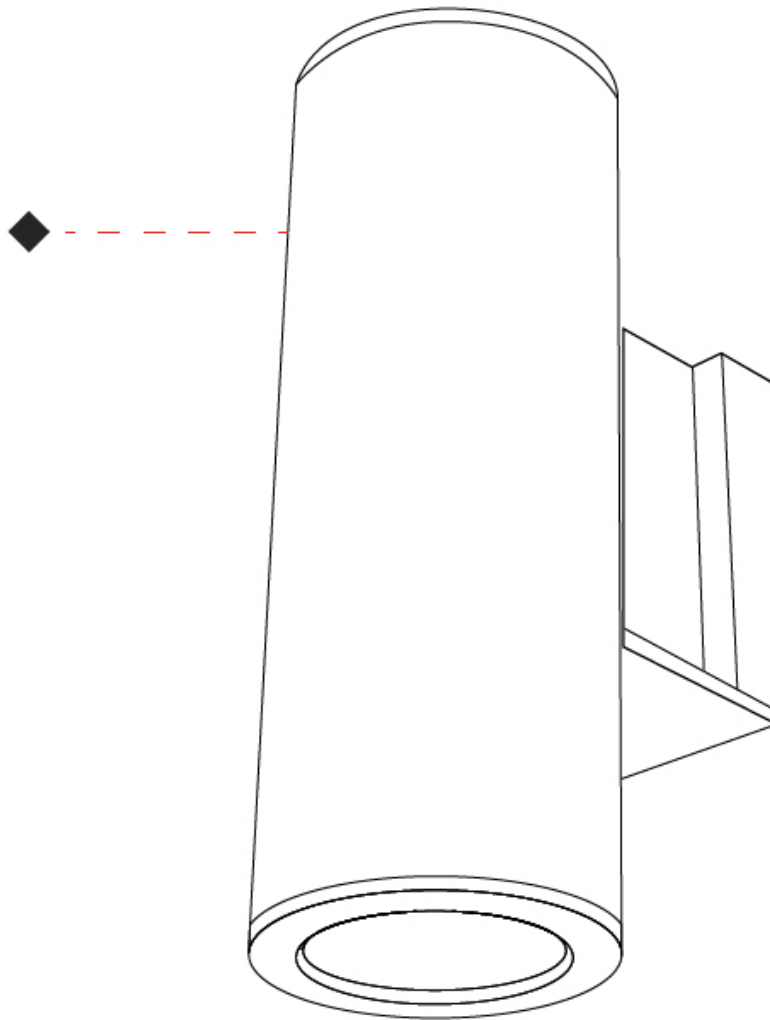

EMME SURFACE

E10W0054-

PROJECT _____

TYPE _____

SPECIFIER _____

QUANTITY _____

DATE _____

E