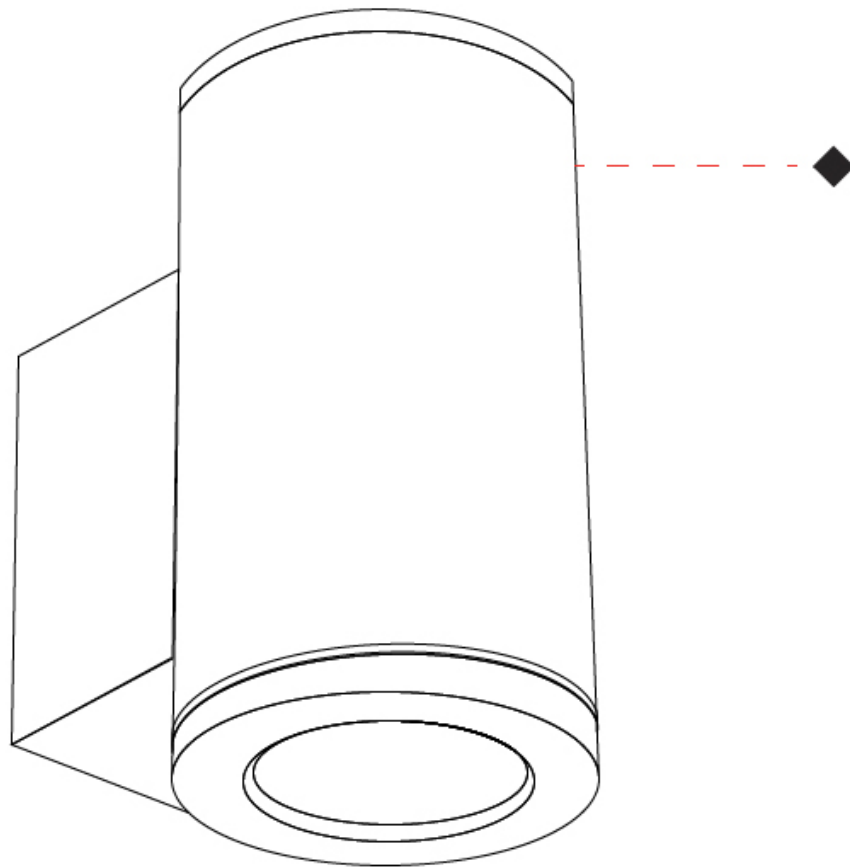

EMME SURFACE

E10W0094-

PROJECT _____

TYPE _____

SPECIFIER _____

QUANTITY _____

DATE _____

E