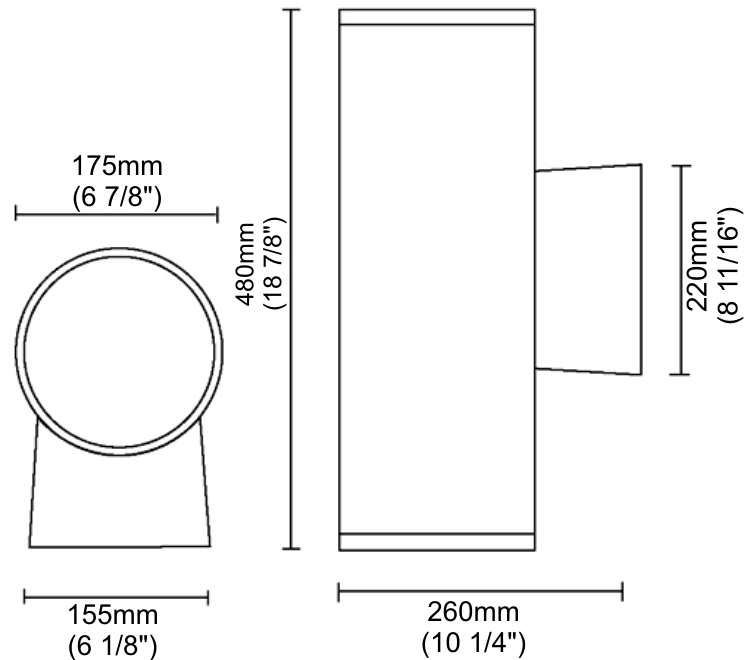

GENERAL

Series: Emme
Partner: Side
Division: Exterior
Installation: Surface
Product Type: Wall Surface
Mounting Location: Wall
Light Distribution: Direct / Indirect

PHYSICAL

Shape: Cylinder
Diameter (mm): 175
Diameter (in): 6 7/8
Height (mm): 480
Height (in): 18 7/8
Extension (mm): 260
Extension (in): 10 1/4
Weight (kg): 5.5
Weight (lbs): 12.13
Diffuser: Clear tempered glass
Fixture Finish: [BLK / RGR / RWH](#)
Fixture Material: Aluminum Die Cast

ELECTRICAL

Lamp Type: LED (Zhaga Standard)
Input Wattage (W): 39
Total Output Wattage (W): 16
Dimming: Tri-Mode (Non-Dimming and Phase Dimming (120Vac only) and 0-10V Dimming)
Driver Included: Yes
Driver Location: Integrated
Driver Type: Constant Current - Universal
Driver Class: Class 2
Input Voltage (V): 120 - 277
Constant Current (MA): 500
Upon Request: (Not included - see components [IP65 or higher enclosure to be supplied by others]) 0-10Vdc dimming / (Included) Integral: Phase dimming @120Vac only / 277Vac

LED

Number of LEDs: 2
Color Temperature (°K): [3000 / 4000](#)
Max. Delivered Lumen (lm): 2 x 1704 / 2 x 1804
Nominal Lumen (lm): 2 x 1880 / 2 x 1990
CRI: >80 CRI
Lamp Life (hrs): 50000

OPTICAL

Reflector: Polycarbonate metallized reflector
Optic: [16 / 25 / 40](#)

RATINGS AND CERTIFICATIONS

Certified By: Certified for North American Standards
IP rating: IP65
IK Rating: IK06

E