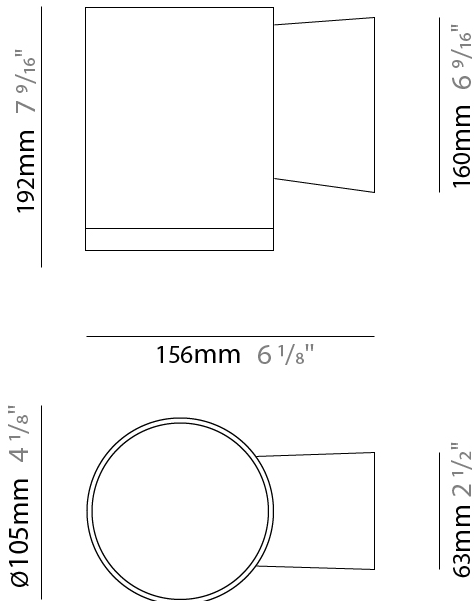

E10W0094-

base number   Color   Finish   Lens
Temperature   Options   Options

1. To build a product code in our configurator select the specify button on the base model # product page
2. To build a manual product code on this datasheet choose from the options listed below in blue font and add the suffix to the base model #

GENERAL

Series: Emme
Partner: Side
Division: Exterior
Installation: Surface
Product Type: Wall Surface
Mounting Location: Wall
Light Distribution: Direct

PHYSICAL

Shape: Cylinder
Diameter (mm): 105
Diameter (in): 4 1/8
Height (mm): 192
Height (in): 7 9/16
Extension (mm): 156
Extension (in): 6 1/8
Weight (kg): 1.3
Weight (lbs): 2.87
Diffuser: Clear tempered glass
Gasket: Silicon rubber
Fixture Finish: WHI / BLK / GRY
Fixture Material: Aluminum Die Cast

ELECTRICAL

Lamp Type: LED (Zhaga Standard)
Input Wattage (W): 14.3
Total Output Wattage (W): 9.4
Dimming: 0-10V Dimming / Phase Dimming (120Vac Only)
Driver Included: Yes
Driver Location: Integrated
Driver Type: Constant Current - Universal
Driver Class: Class 2
Input Voltage (V): 120 - 277
Constant Current (MA): 350

LED

Number of LEDs: 1
Color Temperature (°K): 3000 / 4000
Max. Delivered Lumen (lm): 894 - 1273.5
Nominal Lumen (lm): 1040 - 1510
CRI: >90 CRI
Lamp Life (hrs): 50000

OPTICAL

Optic°: 15 / 24 / 40

RATINGS AND CERTIFICATIONS

Certified By: CSA Certified to UL and CSA Standards
IP rating: IP65
IK Rating: IK06
Upon Request: Dark Sky Certification

1.3kg / 2.87 lbs