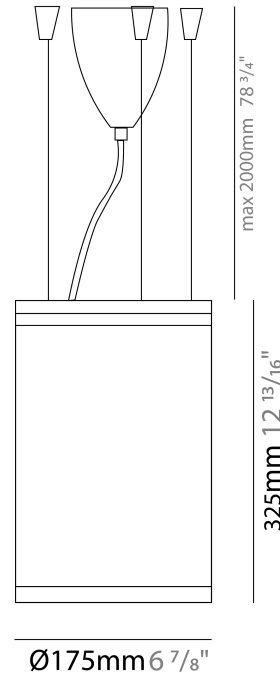

GENERAL

Series: Emme
Partner: Side
Division: Exterior
Installation: Suspension
Product Type: Pendant
Mounting Location: Ceiling
Light Distribution: Direct

PHYSICAL

Shape: Cylinder
Diameter (mm): 175
Diameter (in): 6 7/8
Height (mm): 325
Height (in): 12 13/16
Max. Overall Height (mm): 2325
Max. Overall Height (in): 91 9/16
Weight (kg): 4.3
Weight (lbs): 9.47
Diffuser: Clear tempered glass
Fixture Finish: WHI / BLK / GRY
Fixture Material: Aluminum Die Cast

ELECTRICAL

Lamp Type: LED (Zhaga Standard)
Input Wattage (W): 40
Dimming: Tri-Mode (Non-Dimming and Phase Dimming (120Vac only) and 0-10V Dimming)
Driver Included: Yes
Driver Location: Integrated
Driver Type: Constant Current - Universal
Driver Class: Class 2
Input Voltage (V): 120 - 277
Constant Current (MA): 1050
Upon Request: (Not included - see components [IP65 or higher enclosure to be supplied by others]) 0-10Vdc dimming / (Included) Integral: Phase dimming @120Vac only / 277Vac

LED

Color Temperature (°K): 3000 / 4000
Max. Delivered Lumen (lm): 4406 / 4748
CRI: >90 CRI
Lamp Life (hrs): 50000

OPTICAL

Optic°: 15 / 25 / 40

RATINGS AND CERTIFICATIONS

Certified By: Certified for North American Standards
IP rating: IP65
IK Rating: IK06
Upon Request: Dark Sky Certification

4.3kg / 9.47 lbs