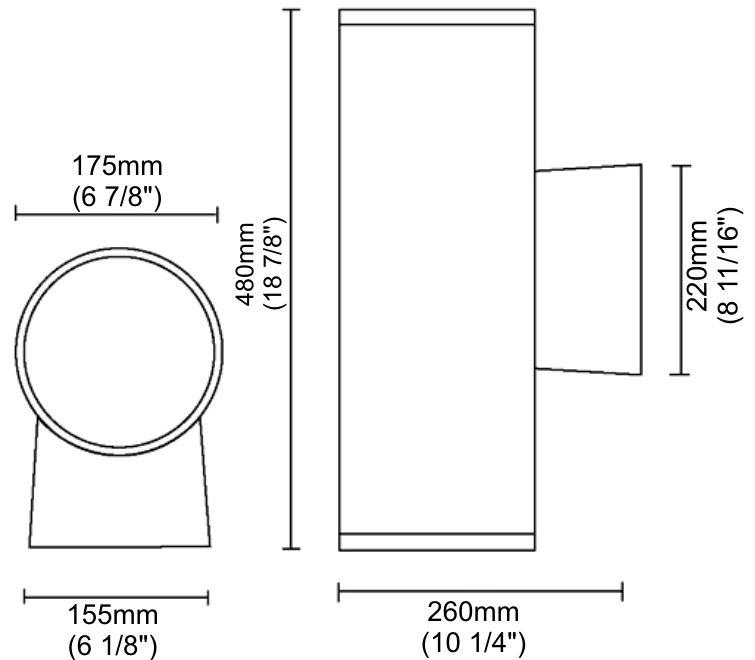

GENERAL

Series: Emme
Partner: Side
Division: Exterior
Installation: Surface
Product Type: Wall Surface
Mounting Location: Wall
Light Distribution: Direct / Indirect

PHYSICAL

Shape: Cylinder
Diameter (mm): 175
Diameter (in): 6 7/8
Height (mm): 480
Height (in): 18 7/8
Extension (mm): 260
Extension (in): 10 1/8
Weight (kg): 5.5
Weight (lbs): 12.1
Diffuser: Clear tempered glass
Fixture Finish: WHI / BLK / GRY
Fixture Material: Aluminum Die Cast

ELECTRICAL

Lamp Type: LED (Zhaga Standard)
Input Wattage (W): 79
Total Output Wattage (W): 64
Dimming: Tri-Mode (Non-Dimming and Phase Dimming (120Vac only) and 0-10V Dimming)
Driver Included: Yes
Driver Location: Integrated
Driver Type: Constant Current - Universal
Driver Class: Class 2
Input Voltage (V): 120 - 277
Constant Current (MA): 1050
Upon Request: (Not included - see components [IP65 or higher enclosure to be supplied by others]) Remote 0-10Vdc dimming

LED

Number of LEDs: 2
Color Temperature (°K): 3000 / 4000
Max. Delivered Lumen (lm): 2 x 2990.5 / 2 x 4128.6
Nominal Lumen (lm): 2 x 3300 / 2 x 4560
CRI: >80 CRI
Lamp Life (hrs): 50000

OPTICAL

Reflector: Metacrylate LED lens
Optic: 25 / 40

RATINGS AND CERTIFICATIONS

Certified By: Certified for North American Standards
IP rating: IP65
IK Rating: IK06