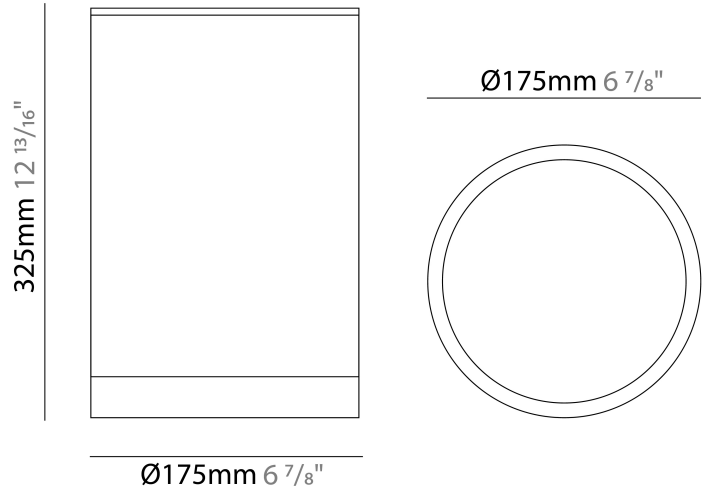

base number	Color Temperature	Finish Options	Lens Options

1. To build a product code in our configurator select the specify button on the base model # product page
2. To build a manual product code on this datasheet choose from the options listed below in blue font and add the suffix to the base model #

GENERAL

Series: Emme
Partner: Side
Division: Exterior
Installation: Surface
Product Type: Ceiling Surface
Mounting Location: Ceiling
Light Distribution: Direct

PHYSICAL

Aperture Sizes - Downlights: 6"
Shape: Cylinder
Diameter (mm): 175
Diameter (in): 6 7/8"
Height (mm): 325
Height (in): 12 13/16"
Max. Overall Height (mm): 2325
Max. Overall Height (in): 91 3/16"
Weight (kg): 4.3
Weight (lbs): 9.47
Diffuser: Clear tempered glass
Fixture Finish: WHI / BLK / GRY
Fixture Material: Aluminum Die Cast

ELECTRICAL

Lamp Type: LED (Zhaga Standard)
Input Wattage (W): 40
Dimming: Non-Dimming / Phase Dimming (120vac Only)
Driver Included: Yes
Driver Location: Integrated
Driver Type: Constant Current- Universal
Driver Class: Class 2
Input Voltage (V): 120 - 277
Constant Current (MA): 1050
Upon Request: Remote: 0-10Vdc dimming

LED

Color Temperature (°K): 3000 / 4000
Max. Delivered Lumen (lm): 4414 / 4757
CRI: >90 CRI
Lamp Life (hrs): 50000

OPTICAL

Optic°: 15 / 25 / 40

RATINGS AND CERTIFICATIONS

Certified By: Certified for North American Standards
IP Rating: IP65
IK Rating: IK06
Upon Request: Dark Sky Certification

4.3kg / 9.47 lbs