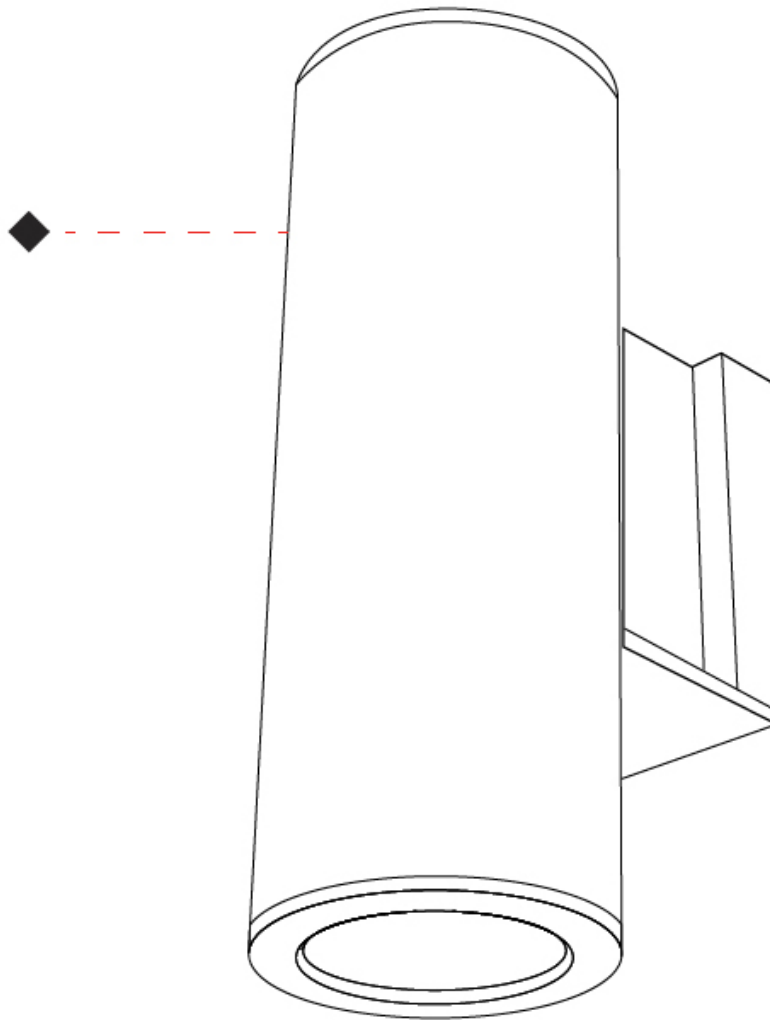

E10W0042-

PROJECT _____

TYPE _____

SPECIFIER _____

QUANTITY _____

DATE _____

E