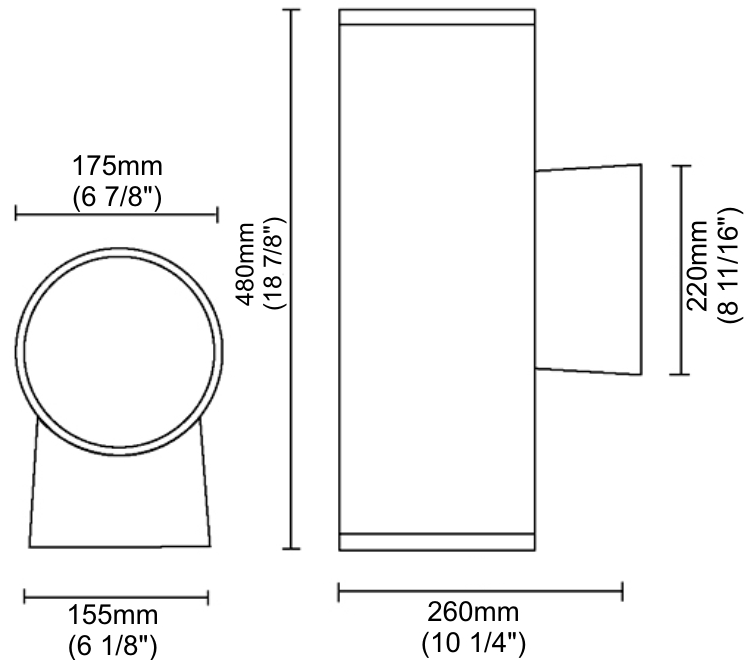

GENERAL

Series: Emme
Brand: Side
Division: Exterior
Mounting Type: Surface
Mounting Location: Wall
Subcategory: Up/Down Light

PHYSICAL

Shape: Cylinder
Diameter (mm): 175
Diameter (in): 6 7/8
Height (mm): 480
Height (in): 18 7/8
Extension (mm): 260
Extension (in): 10 1/8
Light Distribution: Direct / Indirect
Weight (kg): 5.5
Weight (lbs): 12.1
Diffuser: Clear tempered glass
Fixture Finish: WHI / BLK / GRY
Fixture Material: Aluminum Die Cast

ELECTRICAL

Lamp Type: LED (Zhaga Standard)
Input Wattage (W): 64 / 79.2
Total Output Wattage (W): 32 / 39.6
Dimming: Tri-Mode (Non-Dimming and Phase Dimming (120Vac only) and 0-10V Dimming)
Driver Included: Yes
Driver Location: Integrated
Driver Type: Constant Current - Universal
Driver Class: Class 2
Input Voltage (V): 120 - 277
Constant Current (MA): 1050
Upon Request: (Not included - see components [IP65 or higher enclosure to be supplied by others]) Remote 0-10Vdc dimming

LED

Number of LEDs: 2
Color Temperature (°K): 3000 / 4000
Max. Delivered Lumen (lm): 2 x 2990.5 / 2 x 4128.6
Nominal Lumen (lm): 2 x 3300 / 2 x 4560
CRI: >80 CRI
Lamp Life (hrs): 50000

OPTICAL

Reflector: Metacrylate LED lens
Optic: 25 / 40

RATINGS AND CERTIFICATIONS

Certified By: Certified for North American Standards
IP rating: IP65
IK Rating: IK06