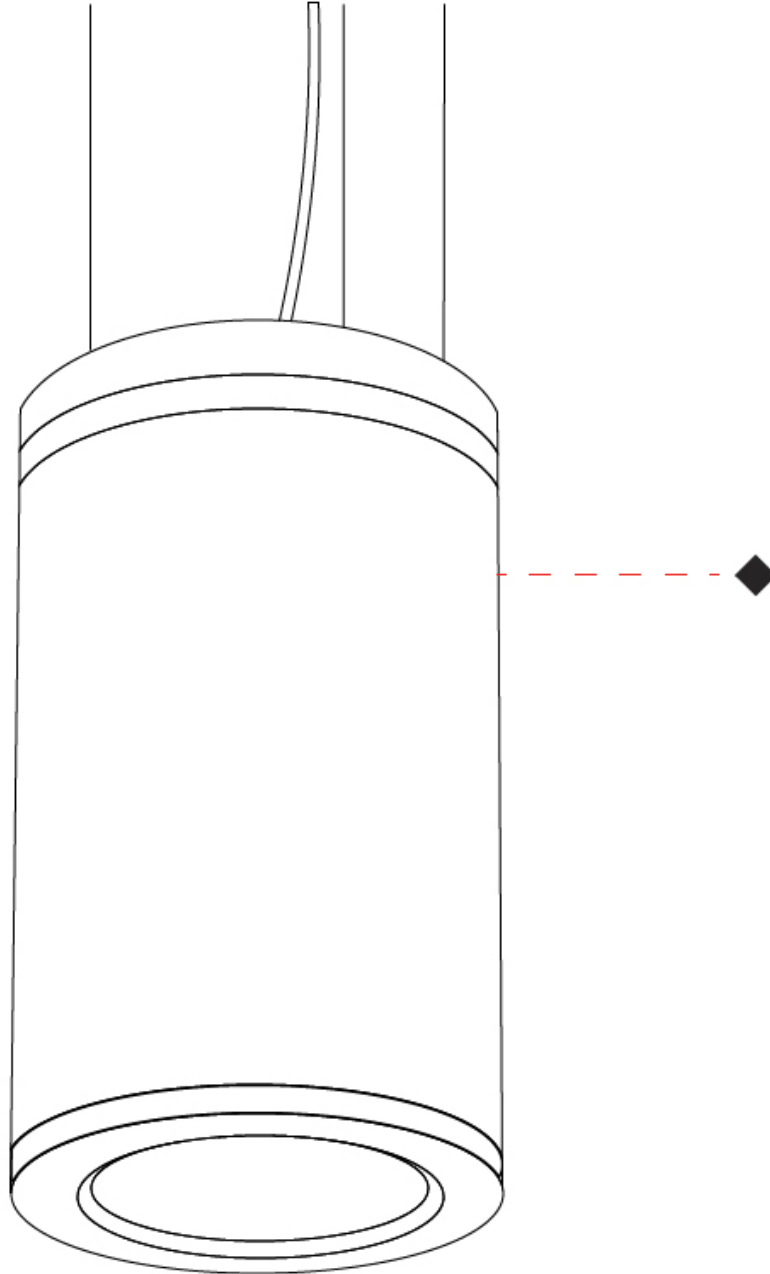

EMME SUSPENSION

E10S0000-

PROJECT

TYPE

SPECIFIER

QUANTITY

DATE

E