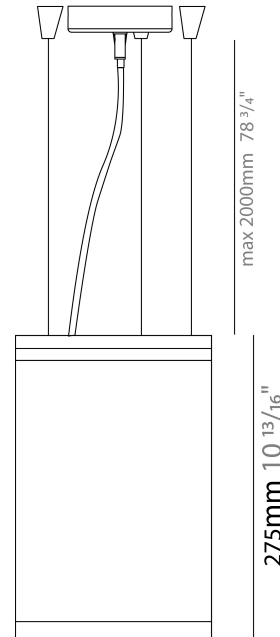

GENERAL

Series: Emme
Brand: Side
Division: Exterior
Mounting Type: Suspension
Mounting Location: Ceiling
Subcategory: High Bay

PHYSICAL

Shape: Cylinder
Diameter (mm): 175
Diameter (in): 6 ⁷/₈
Height (mm): 275
Height (in): 10 ¹³/₁₆
Max. Overall Height (mm): 2275
Max. Overall Height (in): 89 ⁹/₁₆
Light Distribution: Direct
Weight (kg): 4.5
Weight (lbs): 9.92
Diffuser: Clear tempered glass
Fixture Finish: WHI / BLK / GRY
Fixture Material: Aluminum Die Cast

ELECTRICAL

Lamp Type: LED (Zhaga Standard)
Input Wattage (W): 20.7
Total Output Wattage (W): 18
Dimming: Tri-Mode (Non-Dimming and Phase Dimming (120Vac only) and 0-10V Dimming)
Driver Included: Yes
Driver Location: Integrated
Driver Type: Constant Current - Universal
Driver Class: Class 2
Input Voltage (V): 120 - 277
Constant Current (MA): 500
Upon Request: (Not included - see components [IP65 or higher enclosure to be supplied by others]) 0-10Vdc dimming / (Included) Integral: Phase dimming @120Vac only / 277Vac

LED

Number of LEDs: 1
Color Temperature (°K): 3000 / 4000
Max. Delivered Lumen (lm): 1883.9 / 1994.2
CRI: >80 CRI
Lamp Life (hrs): 50000

OPTICAL

Reflector: Pure Aluminum Reflector
Optic: 16 / 25 / 50

RATINGS AND CERTIFICATIONS

Certified By: Certified for North American Standards
IP rating: IP65
IK Rating: IK06
Upon Request: Dark Sky Certification

PROJECT
TYPE
SPECIFIER
QUANTITY
DATE

Ø175mm 6 ⁷/₈"

4.5kg / 9.97 lbs