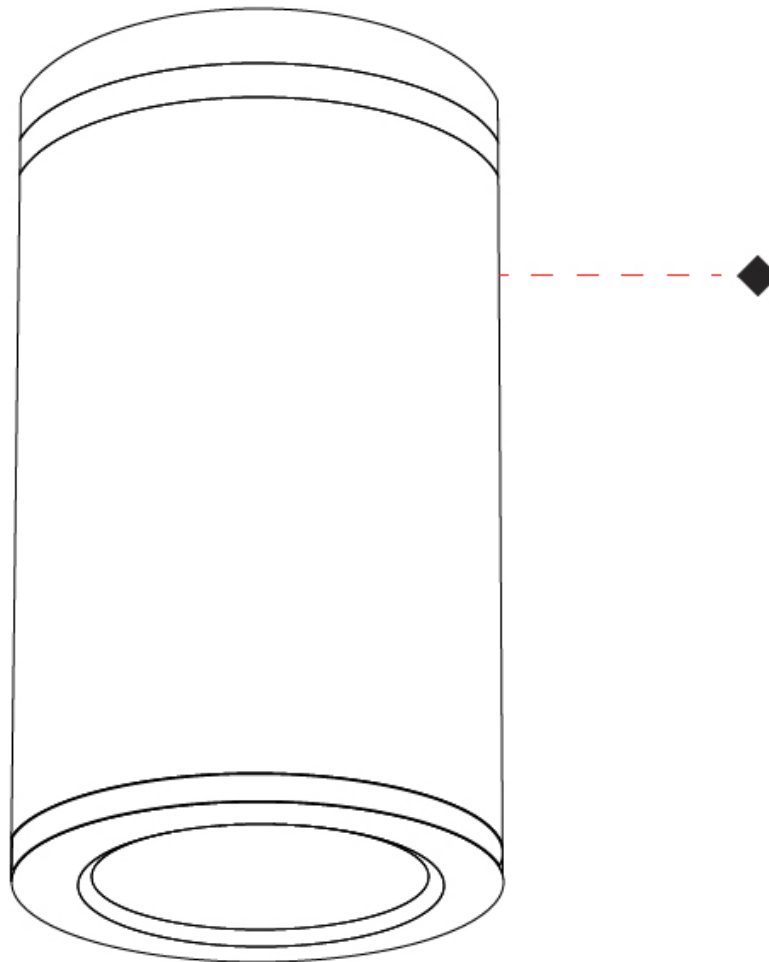

E10C0036-

PROJECT

TYPE

SPECIFIER

QUANTITY

DATE