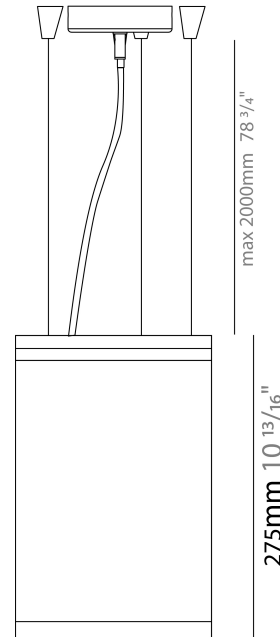

GENERAL

Series: Emme
Brand: Side
Division: Exterior
Mounting Type: Suspension
Mounting Location: Ceiling
Subcategory: High Bay

PHYSICAL

Shape: Cylinder
Diameter (mm): 175
Diameter (in): 6 7/8
Height (mm): 275
Height (in): 10 13/16
Light Distribution: Direct
Weight (kg): 4.3
Weight (lbs): 9.5
Diffuser: Clear tempered glass
Fixture Finish: WHI / BLK / GRY
Fixture Material: Aluminum Die Cast

ELECTRICAL

Lamp Type: LED (Zhaga Standard)
Input Wattage (W): 36 / 41.6
Total Output Wattage (W): 32 / 37.6
Dimming: Tri-Mode (Non-Dimming and Phase Dimming (120Vac only) and 0-10V Dimming)
Driver Included: Yes
Driver Location: Integrated
Driver Type: Constant Current - Universal
Driver Class: Class 2
Input Voltage (V): 120 - 277
Constant Current (MA): 1050
Upon Request: (Not included - see components [IP65 or higher enclosure to be supplied by others]) 0-10Vdc dimming / (Included) Integral: Phase dimming @120Vac only / 277Vac

LED

Color Temperature (°K): 3000 / 4000
Max. Delivered Lumen (lm): 2884.9 / 3147.1
Nominal Lumen (lm): 3300 / 3600
CRI: >80 CRI
Lamp Life (hrs): 50000

OPTICAL

Optic°: 25 / 40

RATINGS AND CERTIFICATIONS

Certified By: Certified for North American Standards
IP rating: IP65
IK Rating: IK06
Upon Request: Dark Sky Certification

Ø175mm 6 7/8"

4.5kg / 9.97 lbs