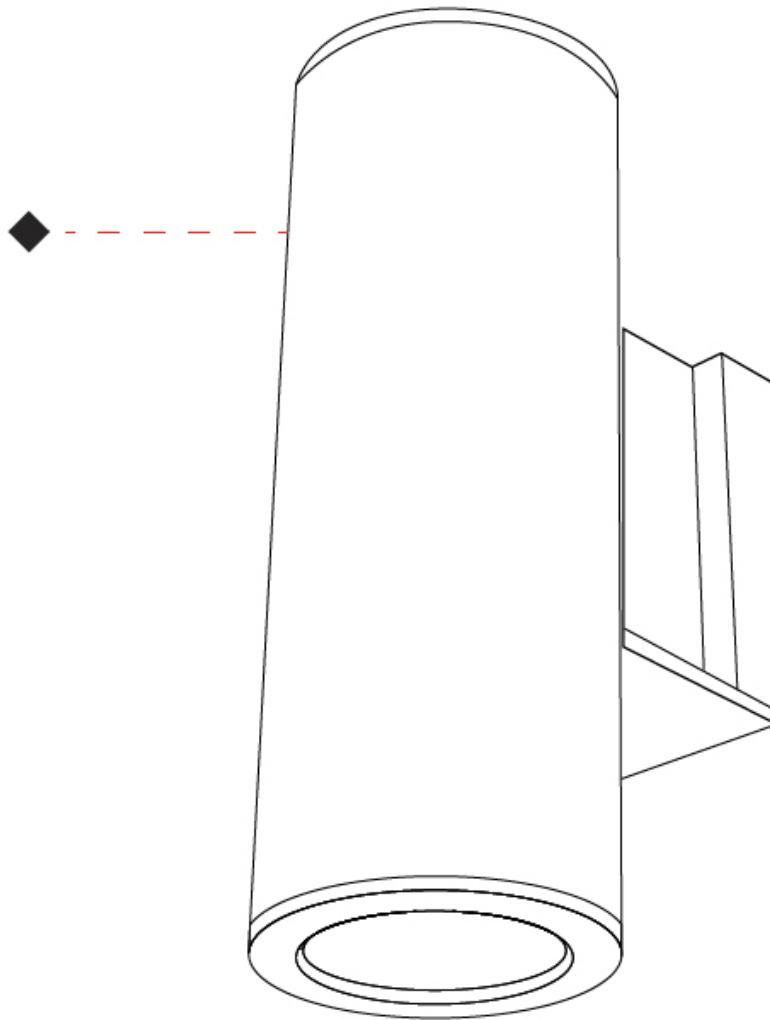

E10W0054-

PROJECT

TYPE

SPECIFIER

QUANTITY

DATE

E