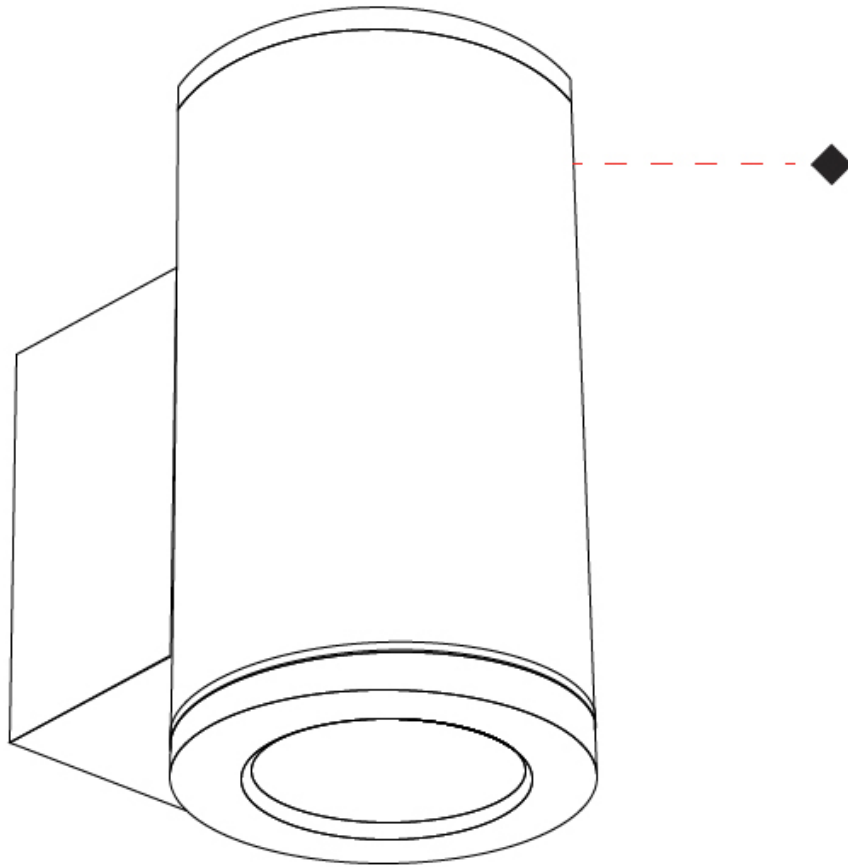

EMME SURFACE

E10W0094-

PROJECT

TYPE

SPECIFIER

QUANTITY

DATE

E