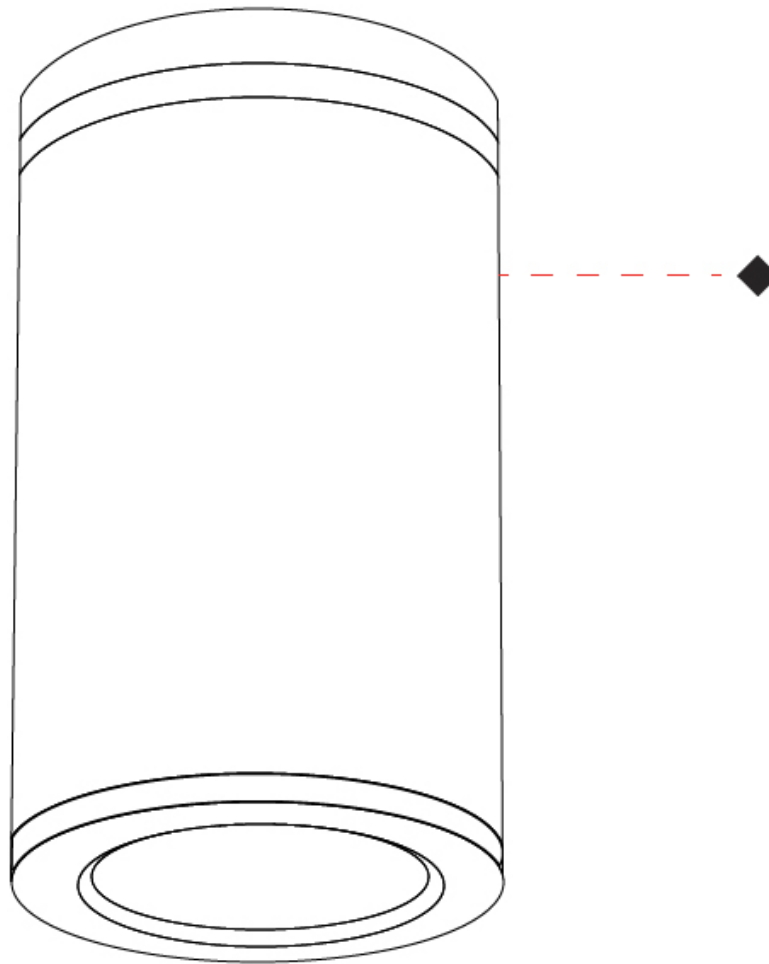

E10C0024-

PROJECT

TYPE

SPECIFIER

QUANTITY

DATE