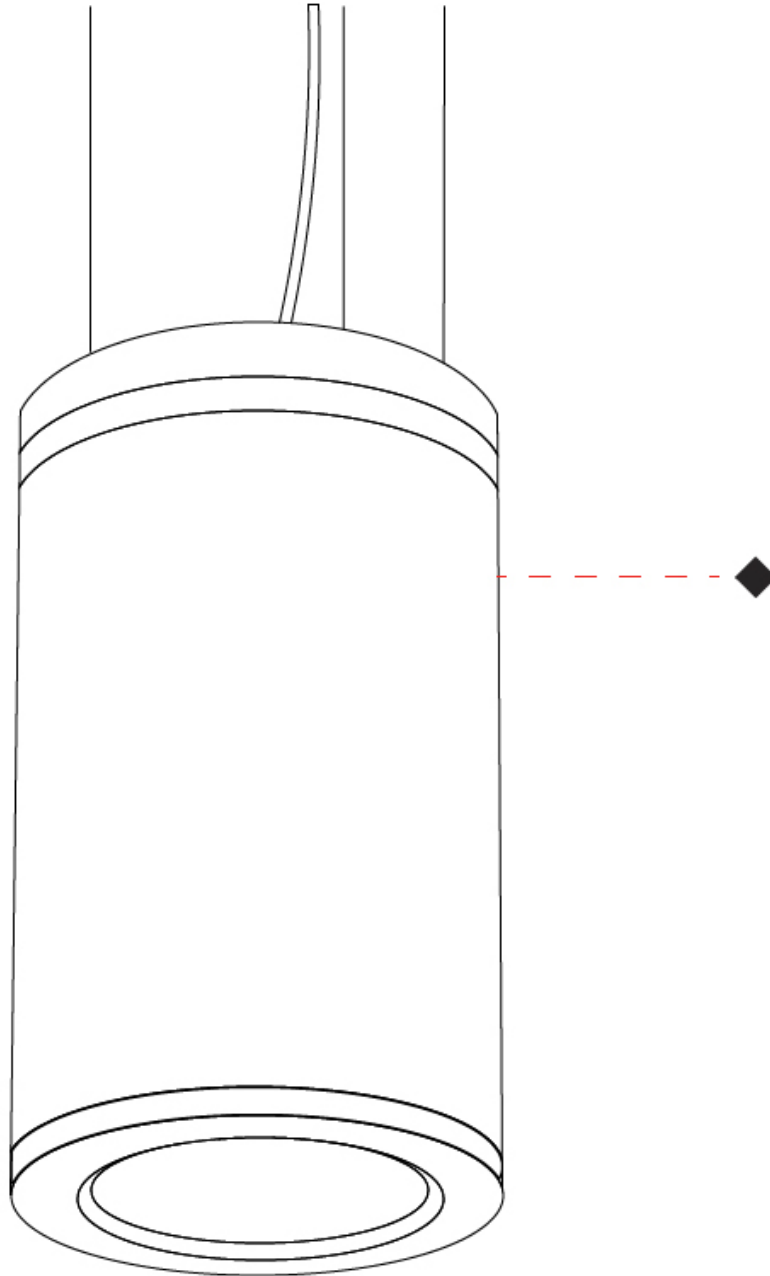

EMME SUSPENSION

E10S0012-

PROJECT	_____
TYPE	_____
SPECIFIER	_____
QUANTITY	_____
DATE	_____

E