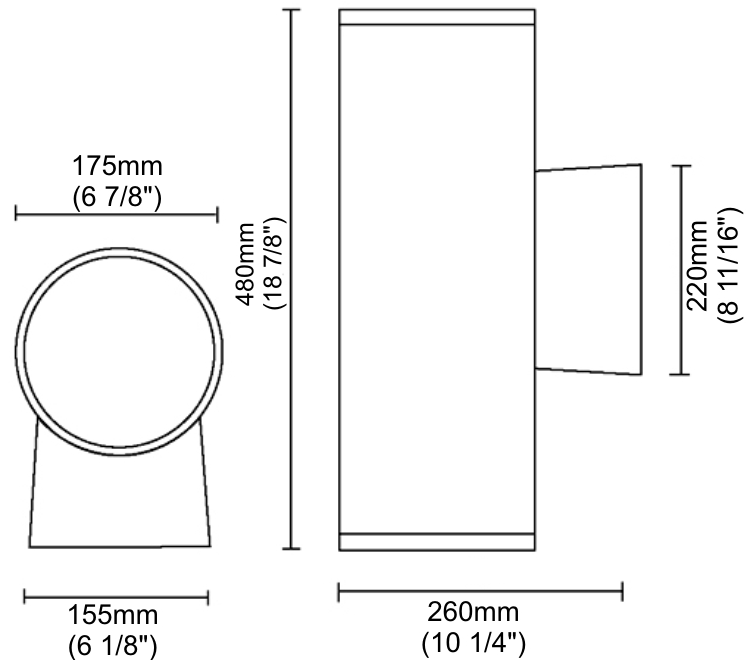

GENERAL

Series: Emme
Brand: Side
Division: Exterior
Mounting Type: Surface
Mounting Location: Wall
Subcategory: Up/Down Light

PHYSICAL

Shape: Cylinder
Diameter (mm): 175
Diameter (in): 6 7/8
Height (mm): 480
Height (in): 18 7/8
Extension (mm): 260
Extension (in): 10 1/4
Light Distribution: Direct / Indirect
Weight (kg): 5.5
Weight (lbs): 12.13
Diffuser: Clear tempered glass
Fixture Finish: [BLK](#) / [RGR](#) / [RWH](#)
Fixture Material: Aluminum Die Cast

ELECTRICAL

Lamp Type: LED (Zhaga Standard)
Input Wattage (W): 39
Total Output Wattage (W): 16
Dimming: Tri-Mode (Non-Dimming and Phase Dimming (120Vac only) and 0-10V Dimming)
Driver Included: Yes
Driver Location: Integrated
Driver Type: Constant Current - Universal
Driver Class: Class 2
Input Voltage (V): 120 - 277
Constant Current (MA): 500
Upon Request: (Not included - see components [IP65 or higher enclosure to be supplied by others]) 0-10Vdc dimming / (Included) Integral: Phase dimming @120Vac only / 277Vac

LED

Number of LEDs: 2
Color Temperature (°K): [3000](#) / [4000](#)
Max. Delivered Lumen (lm): 2 x 1704 / 2 x 1804
Nominal Lumen (lm): 2 x 1880 / 2 x 1990
CRI: >80 CRI
Lamp Life (hrs): 50000

OPTICAL

Reflector: Polycarbonate metallized reflector
Optic: [16](#) / [25](#) / [40](#)

RATINGS AND CERTIFICATIONS

Certified By: Certified for North American Standards
IP rating: IP65
IK Rating: IK06

E