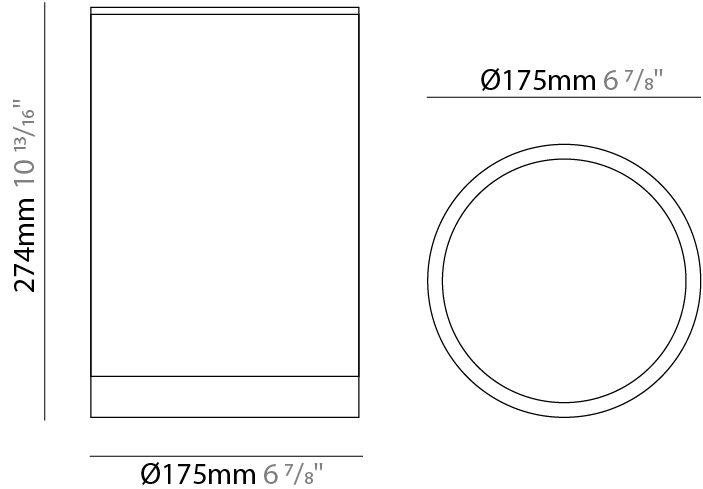

GENERAL

Series: Emme
Brand: Side
Division: Exterior
Mounting Type: Surface
Mounting Location: Ceiling
Subcategory: Downlight

PHYSICAL

Shape: Cylinder
Diameter (mm): 175
Diameter (in): 6 ⁷/₈
Height (mm): 274
Height (in): 10 ¹³/₁₆
Light Distribution: Direct
Weight (kg): 4.25
Weight (lbs): 9.4
Diffuser: Clear tempered glass
Fixture Finish: WHI / BLK / GRY
Fixture Material: Aluminum Die Cast

ELECTRICAL

Lamp Type: LED (Zhaga Standard)
Input Wattage (W): 20.7
Total Output Wattage (W): 18
Dimming: Non-Dimming / Phase Dimming (120vac Only)
Driver Included: Yes
Driver Location: Integrated
Driver Type: Constant Current - Universal
Driver Class: Class 2
Input Voltage (V): 120 - 277
Constant Current (mA): 500
Upon Request: (Not included - see components [IP65 or higher enclosure to be supplied by others]) Remote: 0-10Vdc dimming

LED

Number of LEDs: 1
Color Temperature (°K): 3000 / 4000
Max. Delivered Lumen (lm): 1703.5 / 1803.1
Nominal Lumen (lm): 1880 / 1940
CRI: >80 CRI
Lamp Life (hrs): 50000

OPTICAL

Reflector: Pure Aluminum Reflector
Optic: 16 / 24 / 36

RATINGS AND CERTIFICATIONS

Certified By: Certified for North American Standards
IP rating: IP65
IK Rating: IK06
Upon Request: Dark Sky Certification

4.5kg / 9.97 lbs