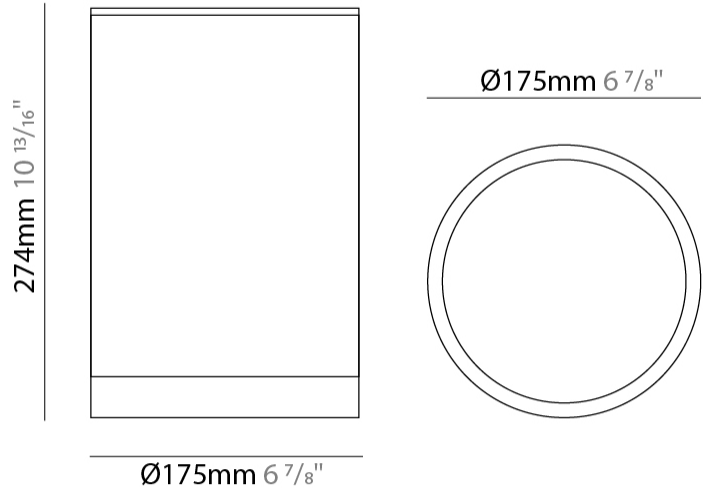

EMME SURFACE

E10C0024-

base number   Color   Finish   Lens
Temperature   Options   Options

1. To build a product code in our configurator select the specify button on the base model # product page
2. To build a manual product code on this datasheet choose from the options listed below in blue font and add the suffix to the base model #

GENERAL

Series: Emme
Brand: Side
Division: Exterior
Mounting Type: Surface
Mounting Location: Ceiling
Subcategory: Downlight

PHYSICAL

Shape: Cylinder
Diameter (mm): 175
Diameter (in): 6 ⁷/₈
Height (mm): 274
Height (in): 10 ¹³/₁₆
Light Distribution: Direct
Weight (kg): 4.25
Weight (lbs): 9.4
Diffuser: Clear tempered glass
Fixture Finish: WHI / BLK / GRY
Fixture Material: Aluminum Die Cast

ELECTRICAL

Lamp Type: LED (Zhaga Standard)
Input Wattage (W): 36 / 41.6
Total Output Wattage (W): 32 / 37.6
Dimming: Non-Dimming / Phase Dimming (120vac Only)
Driver Included: Yes
Driver Location: Integrated
Driver Type: Constant Current- Universal
Driver Class: Class 2
Input Voltage (V): 120 - 277
Constant Current (MA): 1050
Upon Request: Remote: 0-10Vdc dimming

LED

Color Temperature (°K): 3000 / 4000
Max. Delivered Lumen (lm): 2884.9 / 3147.1
Nominal Lumen (lm): 3300 / 3600
CRI: >80 CRI
Lamp Life (hrs): 50000

OPTICAL

Optic°: 25 / 40

RATINGS AND CERTIFICATIONS

Certified By: Certified for North American Standards
IP rating: IP65
IK Rating: IK06
Upon Request: Dark Sky Certification

4.5kg / 9.97 lbs