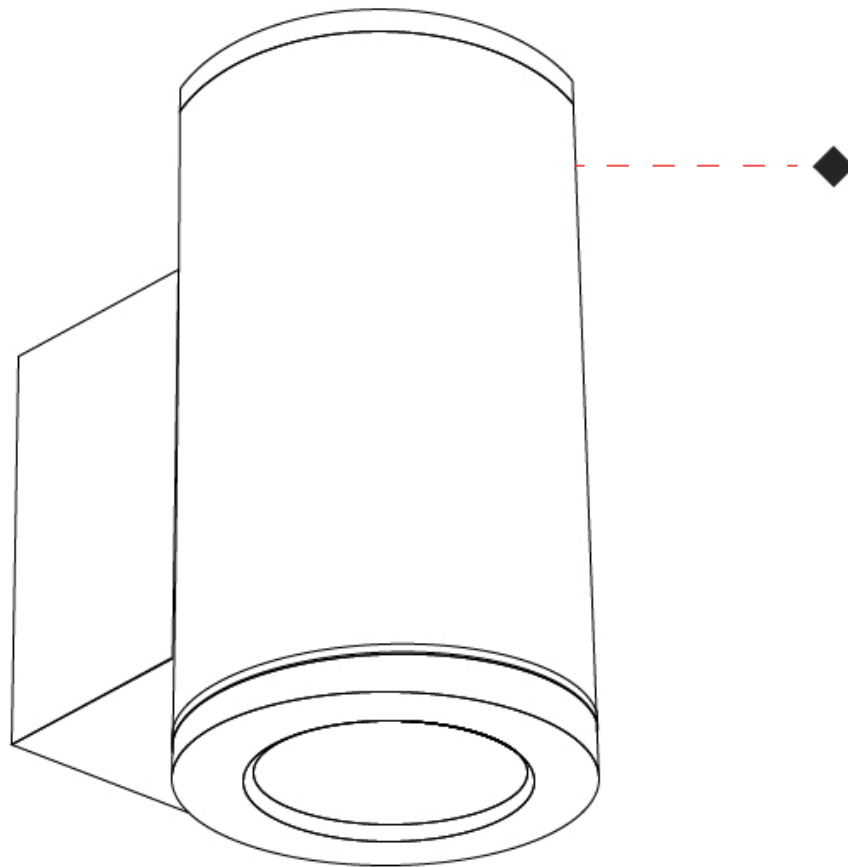

E10W0094-

PROJECT

TYPE

SPECIFIER

QUANTITY

DATE

E