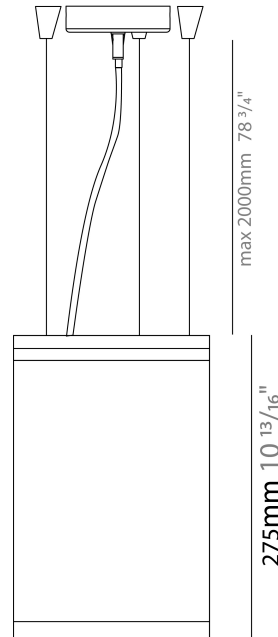

GENERAL

Series: Emme
Brand: Side
Division: Exterior
Mounting Type: Suspension
Mounting Location: Ceiling
Subcategory: High Bay

PHYSICAL

Shape: Cylinder
Diameter (mm): 175
Diameter (in): 6 7/8
Height (mm): 275
Height (in): 10 13/16
Light Distribution: Direct
Weight (kg): 4.3
Weight (lbs): 9.5
Diffuser: Clear tempered glass
Fixture Finish: WHI / BLK / GRY
Fixture Material: Aluminum Die Cast

ELECTRICAL

Lamp Type: LED (Zhaga Standard)
Input Wattage (W): 36 / 41.6
Total Output Wattage (W): 32 / 37.6
Dimming: Tri-Mode (Non-Dimming and Phase Dimming (120Vac only) and 0-10V Dimming)
Driver Included: Yes
Driver Location: Integrated
Driver Type: Constant Current - Universal
Driver Class: Class 2
Input Voltage (V): 120 - 277
Constant Current (MA): 1050
Upon Request: (Not included - see components [IP65 or higher enclosure to be supplied by others]) 0-10Vdc dimming / (Included) Integral: Phase dimming @120Vac only / 277Vac

LED

Color Temperature (°K): 3000 / 4000
Max. Delivered Lumen (lm): 2884.9 / 3147.1
Nominal Lumen (lm): 3300 / 3600
CRI: >80 CRI
Lamp Life (hrs): 50000

OPTICAL

Optic°: 25 / 40

RATINGS AND CERTIFICATIONS

Certified By: Certified for North American Standards
IP rating: IP65
IK Rating: IK06
Upon Request: Dark Sky Certification

Ø175mm 6 7/8"

4.5kg / 9.97 lbs