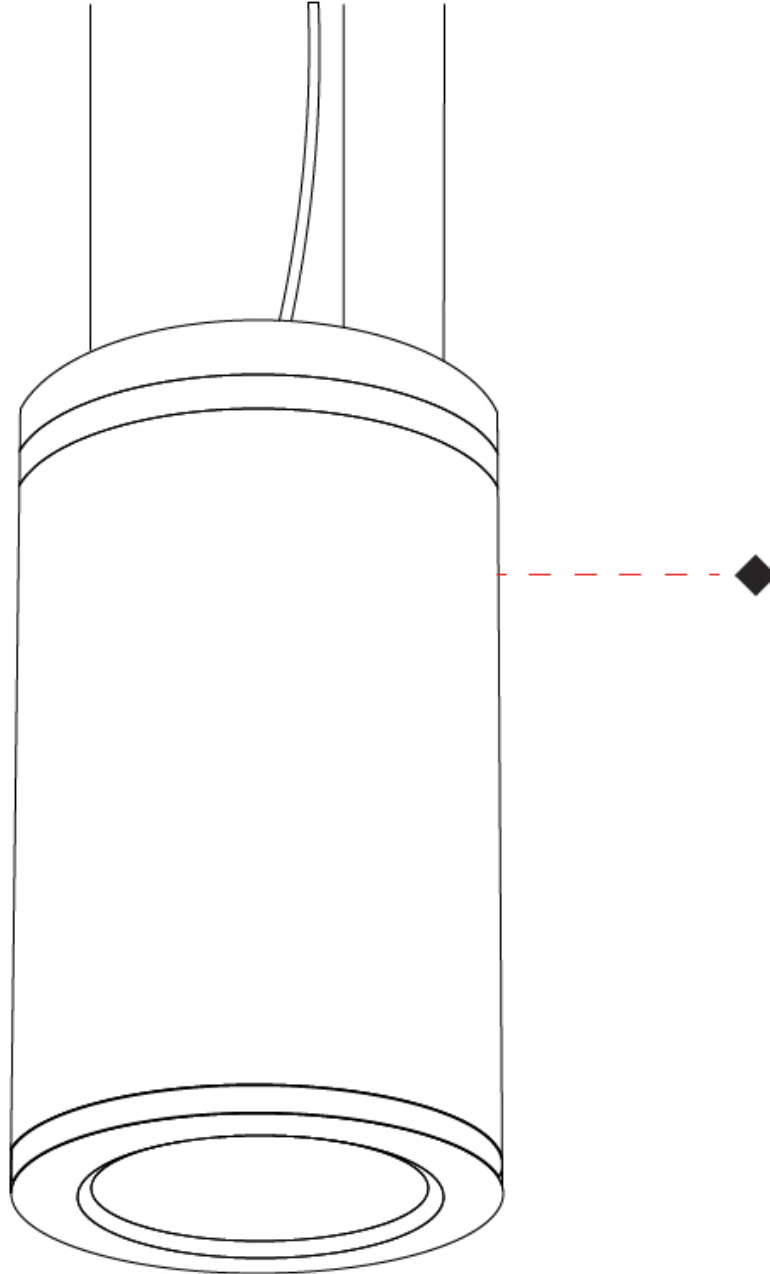

EMME SUSPENSION

E10S0012-

PROJECT _____

TYPE _____

SPECIFIER _____

QUANTITY _____

DATE _____

E