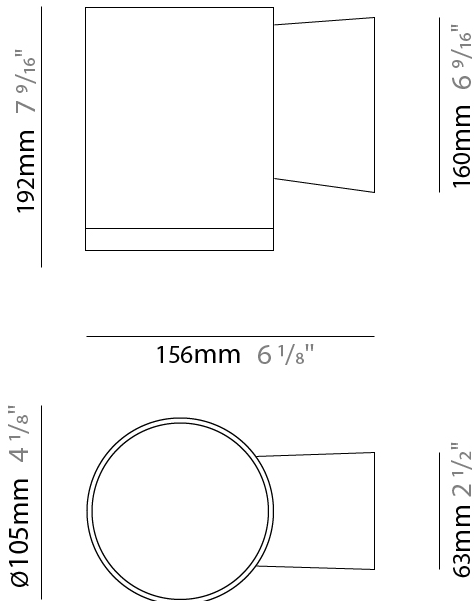

E10W0094-

base number   Color   Finish   Lens
Temperature   Options   Options

1. To build a product code in our configurator select the specify button on the base model # product page
2. To build a manual product code on this datasheet choose from the options listed below in blue font and add the suffix to the base model #

GENERAL

Series: Emme
Brand: Side
Division: Exterior
Mounting Type: Surface
Mounting Location: Wall
Subcategory: Wall Effect

PHYSICAL

Shape: Cylinder
Diameter (mm): 105
Diameter (in): 4 1/8
Height (mm): 192
Height (in): 7 9/16
Extension (mm): 156
Extension (in): 6 1/8
Light Distribution: Direct
Weight (kg): 1.3
Weight (lbs): 2.87
Diffuser: Clear tempered glass
Gasket: Silicon rubber
Fixture Finish: WHI / BLK / GRY
Fixture Material: Aluminum Die Cast

ELECTRICAL

Lamp Type: LED (Zhaga Standard)
Input Wattage (W): 14.3
Total Output Wattage (W): 9.4
Dimming: 0-10V Dimming / Phase Dimming (120Vac Only)
Driver Included: Yes
Driver Location: Integrated
Driver Type: Constant Current - Universal
Driver Class: Class 2
Input Voltage (V): 120 - 277
Constant Current (MA): 350

LED

Number of LEDs: 1
Color Temperature (°K): 3000 / 4000 / 5600
Max. Delivered Lumen (lm): 894 - 1273.5
Nominal Lumen (lm): 1040 - 1510
CRI: >90 CRI
Lamp Life (hrs): 50000

OPTICAL

Optic°: 15 / 24 / 40

RATINGS AND CERTIFICATIONS

Certified By: CSA Certified to UL and CSA Standards
IP rating: IP65
IK Rating: IK06
Upon Request: Dark Sky Certification

1.3kg / 2.87 lbs