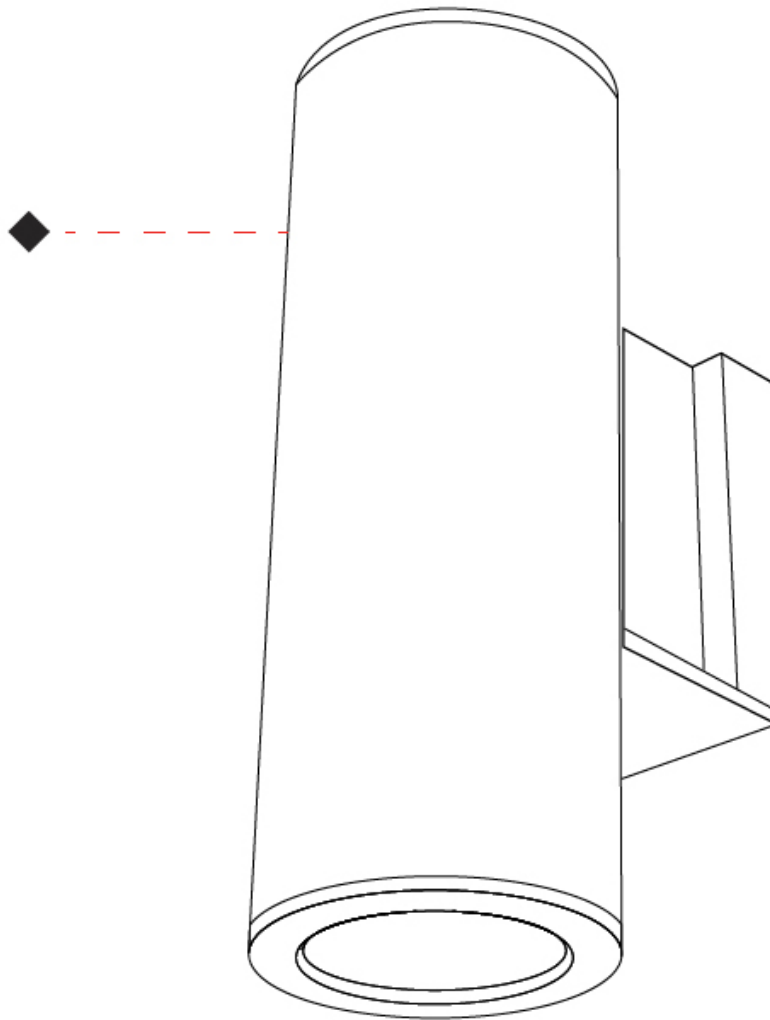

E10W0042-

PROJECT

TYPE

SPECIFIER

QUANTITY

DATE

E