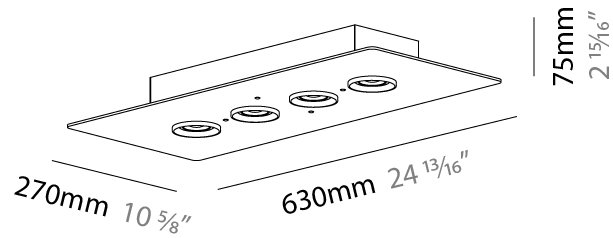

PROJECT
TYPE
SPECIFIER
QUANTITY
DATE

EQUAL SURFACE

D92261

base number

1. To build a product code in our configurator select the specify button on the base model # product page
2. To build a manual product code on this datasheet choose from the options listed below in blue font and add the suffix to the base model #

GENERAL

Series: Equal
Brand: Milan
Division: Design
Mounting Type: Surface
Mounting Location: Ceiling
Subcategory: Downlight

PHYSICAL

Shape: Rectangle
Length (mm): 630
Length (in): 24 ¹³/₁₆
Width (mm): 270
Width (in): 10 ⁵/₈
Height (mm): 75
Height (in): 2 ¹⁵/₁₆
Light Distribution: Omnidirectional
Weight (kg): 4.5
Weight (lbs): 9.999
Diffuser: Glass - Opal
Fixture Finish: Ash
Holder Finish: MWL
Fixture Material: Metal / Wood

ELECTRICAL

Number of Lamps: 4
Lamp Type: LED Retrofit
Lamp Shape: MR16
Bulb Included: Bulb Not Included
Total Output Wattage (W): 32
Max. Wattage Per Lamp (W): 8
Lamp Base: GU10
Input Voltage (V): 120

LED

OPTICAL

RATINGS AND CERTIFICATIONS

Certified By: CSA Certified to UL and CSA Standards
IP rating: IP20