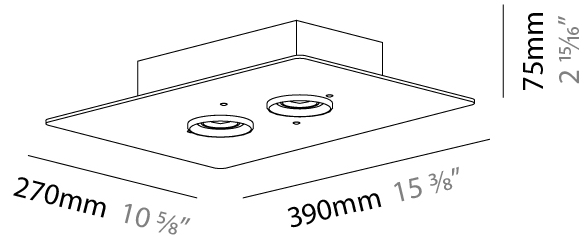

EQUAL SURFACE

D92260

base number

1. To build a product code in our configurator select the specify button on the base model # product page
2. To build a manual product code on this datasheet choose from the options listed below in blue font and add the suffix to the base model #

GENERAL

Series: Equal
Brand: Milan
Division: Design
Mounting Type: Surface
Mounting Location: Ceiling
Subcategory: Downlight

PHYSICAL

Shape: Rectangle
Length (mm): 390
Length (in): 15 ³/₈
Width (mm): 270
Width (in): 10 ⁵/₈
Height (mm): 75
Height (in): 2 ¹⁵/₁₆
Light Distribution: Omnidirectional
Weight (kg): 2.3
Weight (lbs): 4.999
Diffuser: Glass - Opal
Fixture Finish: Ash
Holder Finish: MWL
Fixture Material: Metal / Wood

ELECTRICAL

Number of Lamps: 2
Lamp Type: LED Retrofit
Lamp Shape: MR16
Bulb Included: Bulb Not Included
Total Output Wattage (W): 16
Max. Wattage Per Lamp (W): 8
Lamp Base: GU10
Input Voltage (V): 120

LED

OPTICAL

RATINGS AND CERTIFICATIONS

Certified By: CSA Certified to UL and CSA Standards
IP rating: IP20

PROJECT

TYPE

SPECIFIER

QUANTITY

DATE