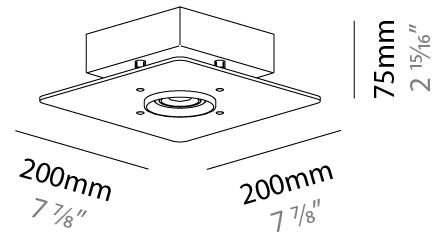

EQUAL SURFACE

D92259

base number

1. To build a product code in our configurator select the specify button on the base model # product page
2. To build a manual product code on this datasheet choose from the options listed below in blue font and add the suffix to the base model #

GENERAL

Series: Equal
Brand: Milan
Division: Design
Mounting Type: Surface
Mounting Location: Ceiling
Subcategory: Downlight

PHYSICAL

Shape: Square
Length (mm): 200
Length (in): 7 ⁷/₈
Width (mm): 200
Width (in): 7 ⁷/₈
Height (mm): 75
Height (in): 2 ¹⁵/₁₆
Light Distribution: Omnidirectional
Weight (kg): 1.6
Weight (lbs): 3.499
Diffuser: Glass - Opal
Fixture Finish: Ash
Holder Finish: MWL
Fixture Material: Metal / Wood

ELECTRICAL

Number of Lamps: 1
Lamp Type: LED Retrofit
Lamp Shape: MR16
Bulb Included: Bulb Not Included
Total Output Wattage (W): 8
Max. Wattage Per Lamp (W): 8
Lamp Base: GU10
Input Voltage (V): 120

LED

OPTICAL

RATINGS AND CERTIFICATIONS

Certified By: CSA Certified to UL and CSA Standards
IP rating: IP20