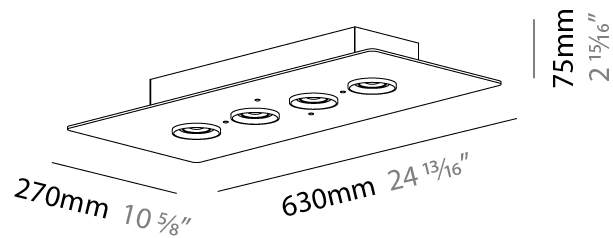

PROJECT	_____
TYPE	_____
SPECIFIER	_____
QUANTITY	_____
DATE	_____

EQUAL SURFACE

D92261

base number

1. To build a product code in our configurator select the specify button on the base model # product page
2. To build a manual product code on this datasheet choose from the options listed below in blue font and add the suffix to the base model #

GENERAL

Series: Equal
Brand: Milan
Division: Design
Mounting Type: Surface
Mounting Location: Ceiling
Subcategory: Downlight

PHYSICAL

Shape: Rectangle
Length (mm): 630
Length (in): 24 ¹³/₁₆
Width (mm): 270
Width (in): 10 ⁵/₈
Height (mm): 75
Height (in): 2 ¹⁵/₁₆
Light Distribution: Omnidirectional
Weight (kg): 4.5
Weight (lbs): 9.999
Diffuser: Glass - Opal
Fixture Finish: Ash
Holder Finish: MWL
Fixture Material: Metal / Wood

ELECTRICAL

Number of Lamps: 4
Lamp Type: LED Retrofit
Lamp Shape: MR16
Bulb Included: Bulb Not Included
Total Output Wattage (W): 32
Max. Wattage Per Lamp (W): 8
Lamp Base: GU10
Input Voltage (V): 120

LED

OPTICAL

RATINGS AND CERTIFICATIONS

Certified By: CSA Certified to UL and CSA Standards
IP rating: IP20