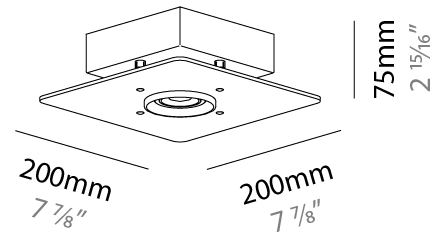

EQUAL SURFACE

D92259

base number

1. To build a product code in our configurator select the specify button on the base model # product page
2. To build a manual product code on this datasheet choose from the options listed below in blue font and add the suffix to the base model #

GENERAL

Series: Equal
Brand: Milan
Division: Design
Mounting Type: Surface
Mounting Location: Ceiling
Subcategory: Downlight

PHYSICAL

Shape: Square
Length (mm): 200
Length (in): 7 7/8
Width (mm): 200
Width (in): 7 7/8
Height (mm): 75
Height (in): 2 15/16
Light Distribution: Omnidirectional
Weight (kg): 1.6
Weight (lbs): 3.499
Diffuser: Glass - Opal
Fixture Finish: Ash
Holder Finish: MWL
Fixture Material: Metal / Wood

ELECTRICAL

Number of Lamps: 1
Lamp Type: LED Retrofit
Lamp Shape: MR16
Bulb Included: Bulb Not Included
Total Output Wattage (W): 8
Max. Wattage Per Lamp (W): 8
Lamp Base: GU10
Input Voltage (V): 120

LED

OPTICAL

RATINGS AND CERTIFICATIONS

Certified By: CSA Certified to UL and CSA Standards
IP rating: IP20