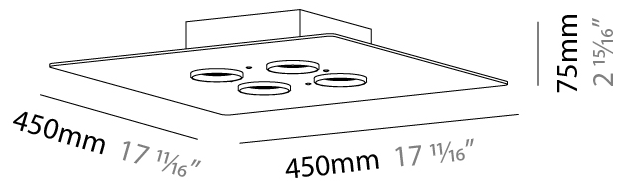

PROJECT	
TYPE	
SPECIFIER	
QUANTITY	
DATE	

EQUAL SURFACE

D92262

base number

1. To build a product code in our configurator select the specify button on the base model # product page
2. To build a manual product code on this datasheet choose from the options listed below in blue font and add the suffix to the base model #

GENERAL

Series: Equal
Brand: Milan
Division: Design
Mounting Type: Surface
Mounting Location: Ceiling
Subcategory: Downlight

PHYSICAL

Shape: Square
Length (mm): 450
Length (in): 17 ¹¹/₁₆
Width (mm): 450
Width (in): 17 ¹¹/₁₆
Height (mm): 75
Height (in): 2 ¹⁵/₁₆
Light Distribution: Omnidirectional
Weight (kg): 4.5
Weight (lbs): 9.999
Diffuser: Glass - Opal
Fixture Finish: Ash
Holder Finish: MWL
Fixture Material: Metal / Wood

ELECTRICAL

Number of Lamps: 4
Lamp Type: LED Retrofit
Lamp Shape: MR16
Bulb Included: Bulb Not Included
Total Output Wattage (W): 32
Max. Wattage Per Lamp (W): 8
Lamp Base: GU10
Input Voltage (V): 120

LED

OPTICAL

RATINGS AND CERTIFICATIONS

Certified By: CSA Certified to UL and CSA Standards
IP rating: IP20