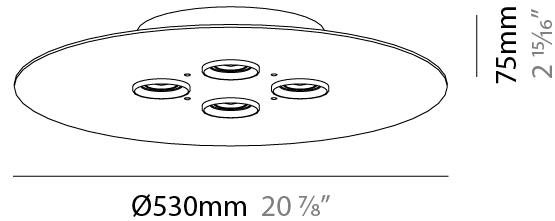

PROJECT	_____
TYPE	_____
SPECIFIER	_____
QUANTITY	_____
DATE	_____

EQUAL SURFACE

D92263

base number

1. To build a product code in our configurator select the specify button on the base model # product page
2. To build a manual product code on this datasheet choose from the options listed below in blue font and add the suffix to the base model #

GENERAL

Series: Equal
Brand: Milan
Division: Design
Mounting Type: Surface
Mounting Location: Ceiling
Subcategory: Downlight

PHYSICAL

Shape: Round
Diameter (mm): 530
Diameter (in): 20 ⁷/₈
Height (mm): 75
Height (in): 2 ¹⁵/₁₆
Light Distribution: Omnidirectional
Weight (kg): 4.5
Weight (lbs): 9.999
Diffuser: Glass - Opal
Fixture Finish: Ash
Holder Finish: MWL
Fixture Material: Metal / Wood

ELECTRICAL

Number of Lamps: 4
Lamp Type: LED Retrofit
Lamp Shape: MR16
Bulb Included: Bulb Not Included
Total Output Wattage (W): 32
Max. Wattage Per Lamp (W): 8
Lamp Base: GU10
Input Voltage (V): 120

LED

OPTICAL

RATINGS AND CERTIFICATIONS

Certified By: CSA Certified to UL and CSA Standards
IP rating: IP20