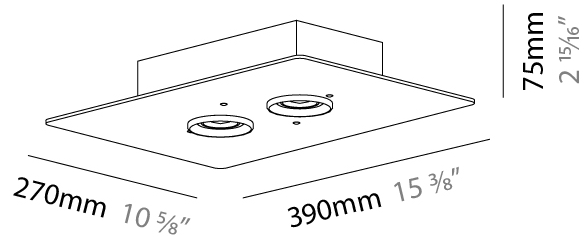

PROJECT	
TYPE	
SPECIFIER	
QUANTITY	
DATE	

EQUAL SURFACE

D92260

base number

1. To build a product code in our configurator select the specify button on the base model # product page
2. To build a manual product code on this datasheet choose from the options listed below in blue font and add the suffix to the base model #

GENERAL

Series: Equal
Brand: Milan
Division: Design
Mounting Type: Surface
Mounting Location: Ceiling
Subcategory: Downlight

PHYSICAL

Shape: Rectangle
Length (mm): 390
Length (in): 15 ³/₈
Width (mm): 270
Width (in): 10 ⁵/₈
Height (mm): 75
Height (in): 2 ¹⁵/₁₆
Light Distribution: Omnidirectional
Weight (kg): 2.3
Weight (lbs): 4.999
Diffuser: Glass - Opal
Fixture Finish: Ash
Holder Finish: MWL
Fixture Material: Metal / Wood

ELECTRICAL

Number of Lamps: 2
Lamp Type: LED Retrofit
Lamp Shape: MR16
Bulb Included: Bulb Not Included
Total Output Wattage (W): 16
Max. Wattage Per Lamp (W): 8
Lamp Base: GU10
Input Voltage (V): 120

LED

OPTICAL

RATINGS AND CERTIFICATIONS

Certified By: CSA Certified to UL and CSA Standards
IP rating: IP20