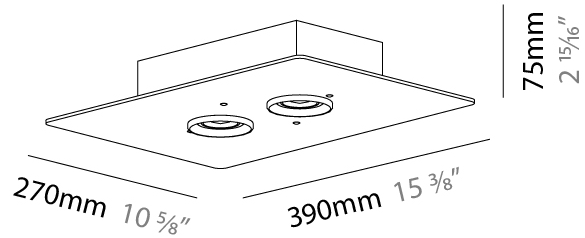

PROJECT	_____
TYPE	_____
SPECIFIER	_____
QUANTITY	_____
DATE	_____

EQUAL SURFACE

D92260

base number

1. To build a product code in our configurator select the specify button on the base model # product page
2. To build a manual product code on this datasheet choose from the options listed below in blue font and add the suffix to the base model #

GENERAL

Series: Equal
Brand: Milan
Division: Design
Mounting Type: Surface
Mounting Location: Ceiling
Subcategory: Downlight

PHYSICAL

Shape: Rectangle
Length (mm): 390
Length (in): 15 ³/₈"
Width (mm): 270
Width (in): 10 ⁵/₈"
Height (mm): 75
Height (in): 2 ¹⁵/₁₆"
Light Distribution: Omnidirectional
Weight (kg): 2.3
Weight (lbs): 4.999
Diffuser: Glass - Opal
Fixture Finish: Ash
Holder Finish: MWL
Fixture Material: Metal / Wood

ELECTRICAL

Number of Lamps: 2
Lamp Type: LED Retrofit
Lamp Shape: MR16
Bulb Included: Bulb Not Included
Total Output Wattage (W): 16
Max. Wattage Per Lamp (W): 8
Lamp Base: GU10
Input Voltage (V): 120

LED

OPTICAL

RATINGS AND CERTIFICATIONS

Certified By: CSA Certified to UL and CSA Standards
IP rating: IP20