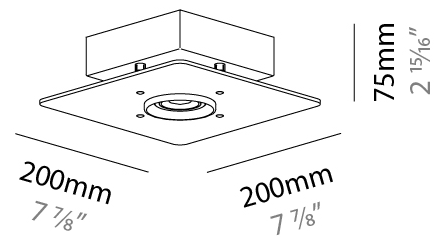

PROJECT	
TYPE	
SPECIFIER	
QUANTITY	
DATE	

EQUAL SURFACE

D92259

base number

1. To build a product code in our configurator select the specify button on the base model # product page
2. To build a manual product code on this datasheet choose from the options listed below in blue font and add the suffix to the base model #

GENERAL

Series: Equal
Brand: Milan
Division: Design
Mounting Type: Surface
Mounting Location: Ceiling
Subcategory: Downlight

PHYSICAL

Shape: Square
Length (mm): 200
Length (in): 7 7/8
Width (mm): 200
Width (in): 7 7/8
Height (mm): 75
Height (in): 2 15/16
Light Distribution: Omnidirectional
Weight (kg): 1.6
Weight (lbs): 3.499
Diffuser: Glass - Opal
Fixture Finish: Ash
Holder Finish: MWL
Fixture Material: Metal / Wood

ELECTRICAL

Number of Lamps: 1
Lamp Type: LED Retrofit
Lamp Shape: MR16
Bulb Included: Bulb Not Included
Total Output Wattage (W): 8
Max. Wattage Per Lamp (W): 8
Lamp Base: GU10
Input Voltage (V): 120

LED

OPTICAL

RATINGS AND CERTIFICATIONS

Certified By: CSA Certified to UL and CSA Standards
IP rating: IP20