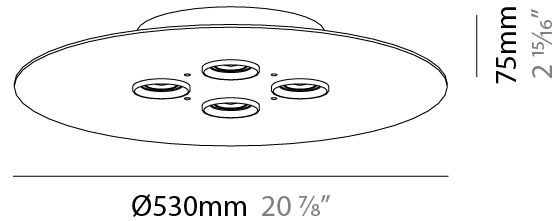

EQUAL SURFACE

D92263

base number

1. To build a product code in our configurator select the specify button on the base model # product page
2. To build a manual product code on this datasheet choose from the options listed below in blue font and add the suffix to the base model #

GENERAL

Series: Equal
Brand: Milan
Division: Design
Mounting Type: Surface
Mounting Location: Ceiling
Subcategory: Downlight

PHYSICAL

Shape: Round
Diameter (mm): 530
Diameter (in): 20 7/8
Height (mm): 75
Height (in): 2 15/16
Light Distribution: Omnidirectional
Weight (kg): 4.5
Weight (lbs): 9.999
Diffuser: Glass - Opal
Fixture Finish: Ash
Holder Finish: MWL
Fixture Material: Metal / Wood

ELECTRICAL

Number of Lamps: 4
Lamp Type: LED Retrofit
Lamp Shape: MR16
Bulb Included: Bulb Not Included
Total Output Wattage (W): 32
Max. Wattage Per Lamp (W): 8
Lamp Base: GU10
Input Voltage (V): 120

LED

OPTICAL

RATINGS AND CERTIFICATIONS

Certified By: CSA Certified to UL and CSA Standards
IP rating: IP20

PROJECT	_____
TYPE	_____
SPECIFIER	_____
QUANTITY	_____
DATE	_____