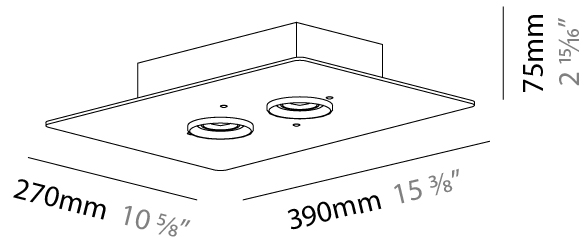

EQUAL SURFACE

D92260

base number

1. To build a product code in our configurator select the specify button on the base model # product page
2. To build a manual product code on this datasheet choose from the options listed below in blue font and add the suffix to the base model #

GENERAL

Series: Equal _____

Brand: Milan _____

Division: Design _____

Mounting Type: Surface _____

Mounting Location: Ceiling _____

Subcategory: Downlight _____

PHYSICAL

Shape: Rectangle _____

Length (mm): 390 _____

Length (in): 15 ³/₈ _____

Width (mm): 270 _____

Width (in): 10 ⁵/₈ _____

Height (mm): 75 _____

Height (in): 2 ¹⁵/₁₆ _____

Light Distribution: Omnidirectional _____

Weight (kg): 2.3 _____

Weight (lbs): 4.999 _____

Diffuser: Glass - Opal _____

Fixture Finish: Ash _____

Holder Finish: MWL _____

Fixture Material: Metal / Wood _____

ELECTRICAL

Number of Lamps: 2 _____

Lamp Type: LED Retrofit _____

Lamp Shape: MR16 _____

Bulb Included: Bulb Not Included _____

Total Output Wattage (W): 16 _____

Max. Wattage Per Lamp (W): 8 _____

Lamp Base: GU10 _____

Input Voltage (V): 120 _____

LED

OPTICAL

RATINGS AND CERTIFICATIONS

Certified By: CSA Certified to UL and CSA Standards _____

IP rating: IP20 _____