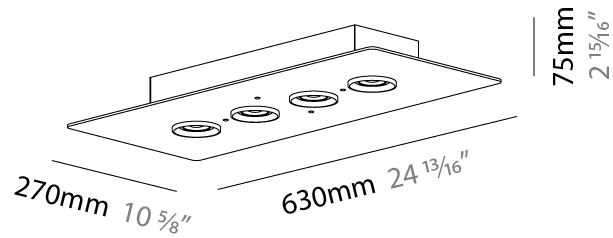

EQUAL SURFACE

D92261

base number

1. To build a product code in our configurator select the specify button on the base model # product page
2. To build a manual product code on this datasheet choose from the options listed below in blue font and add the suffix to the base model #

GENERAL

Series: Equal
Brand: Milan
Division: Design
Mounting Type: Surface
Mounting Location: Ceiling
Subcategory: Downlight

PHYSICAL

Shape: Rectangle
Length (mm): 630
Length (in): 24 ¹³/₁₆"
Width (mm): 270
Width (in): 10 ⁵/₈"
Height (mm): 75
Height (in): 2 ¹⁵/₁₆"
Light Distribution: Omnidirectional
Weight (kg): 4.5
Weight (lbs): 9.999
Diffuser: Glass - Opal
Fixture Finish: Ash
Holder Finish: MWL
Fixture Material: Metal / Wood

ELECTRICAL

Number of Lamps: 4
Lamp Type: LED Retrofit
Lamp Shape: MR16
Bulb Included: Bulb Not Included
Total Output Wattage (W): 32
Max. Wattage Per Lamp (W): 8
Lamp Base: GU10
Input Voltage (V): 120

LED

OPTICAL

RATINGS AND CERTIFICATIONS

Certified By: CSA Certified to UL and CSA Standards
IP rating: IP20

PROJECT	_____
TYPE	_____
SPECIFIER	_____
QUANTITY	_____
DATE	_____